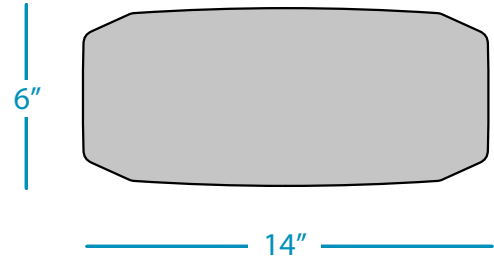

### SPECIFICATIONS

WEIGHT: 1 LB

FRONT VIEW

TOP VIEW

VELCRO ATTACHMENT STRAPS