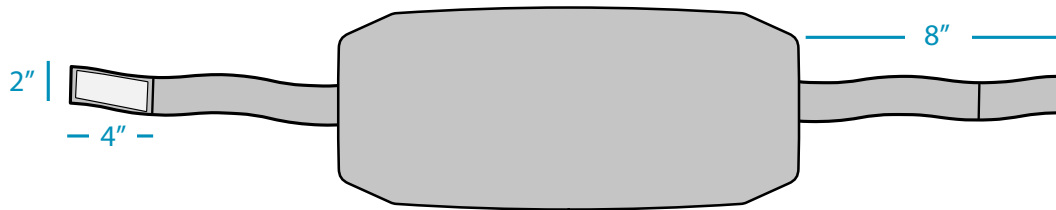

### SPECIFICATIONS

WEIGHT: 1 LB

FRONT VIEW

TOP VIEW

VELCRO ATTACHMENT STRAPS