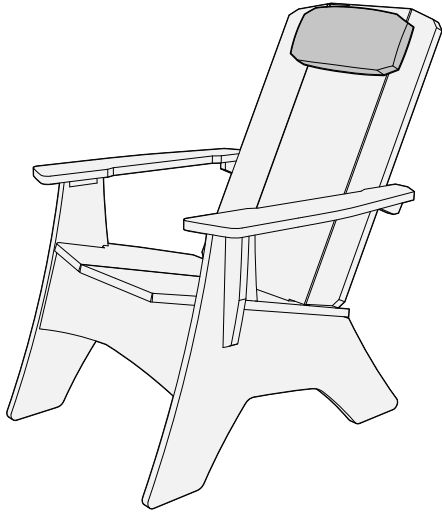

# MAINSTAY

## ADIRONDACK HEADREST PILLOW

### SPECIFICATIONS

WEIGHT: 1 LB

FRONT VIEW

TOP VIEW

VELCRO ATTACHMENT STRAPS

### FEATURES

- Designed for any Ledge Lounger Mainstay Adirondack
- Perfect for residential or commercial settings
- Built to withstand the harsh outdoor environment
- Crafted of high quality, outdoor Sunbrella fabrics and EZ-Dri foam core
- Secure in place using easy to adjust, Velcro attachment
- Adds comfort, style, and convenience