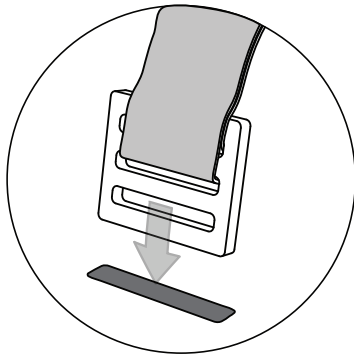

MAINSTAY

DINING ARMCHAIR CUSHION

SPECIFICATIONS

WEIGHT: 1 LB

Strap and buckle system for easy attachment to the Dining Armchair. Located on bottom of cushion.

FEATURES

- Designed for the Mainstay Dining Armchair
- Perfect for residential or commercial settings
- Built to withstand the harsh outdoor environment
- Crafted of high quality, outdoor fabrics
- EZ-Dri foam interior allows fast water drainage and air circulation
- Secure in place with easy strap and buckle system
- Adds comfort, style, and convenience