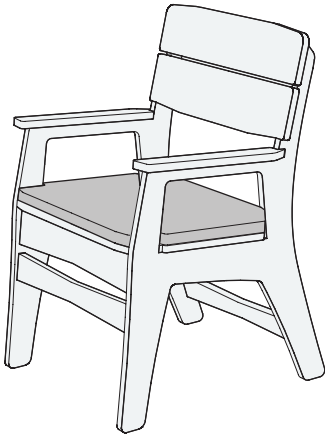

MAINSTAY

DINING ARMCHAIR CUSHION

SPECIFICATIONS

WEIGHT: 1 LB

Strap and buckle system for easy attachment to the Dining Armchair. Located on bottom of cushion.

FEATURES

- Designed for the Mainstay Dining Armchair
- Perfect for residential or commercial settings
- Built to withstand the harsh outdoor environment
- Crafted of high quality, outdoor fabrics
- EZ-Dri foam interior allows fast water drainage and air circulation
- Secure in place with easy strap and buckle system
- Adds comfort, style, and convenience