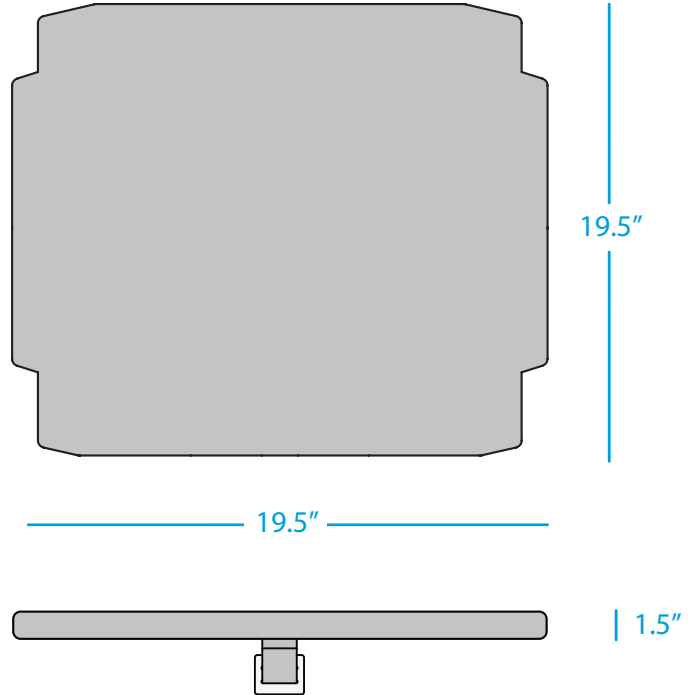

MAINSTAY

DINING ARMCHAIR CUSHION

SPECIFICATIONS

WEIGHT: 1 LB

Strap and buckle system for easy attachment to the Dining Armchair. Located on bottom of cushion.

FEATURES

- Designed for the Mainstay Dining Armchair
- Perfect for residential or commercial settings
- Built to withstand the harsh outdoor environment
- Crafted of high quality, outdoor fabrics
- EZ-Dri foam interior allows fast water drainage and air circulation
- Secure in place with easy strap and buckle system
- Adds comfort, style, and convenience