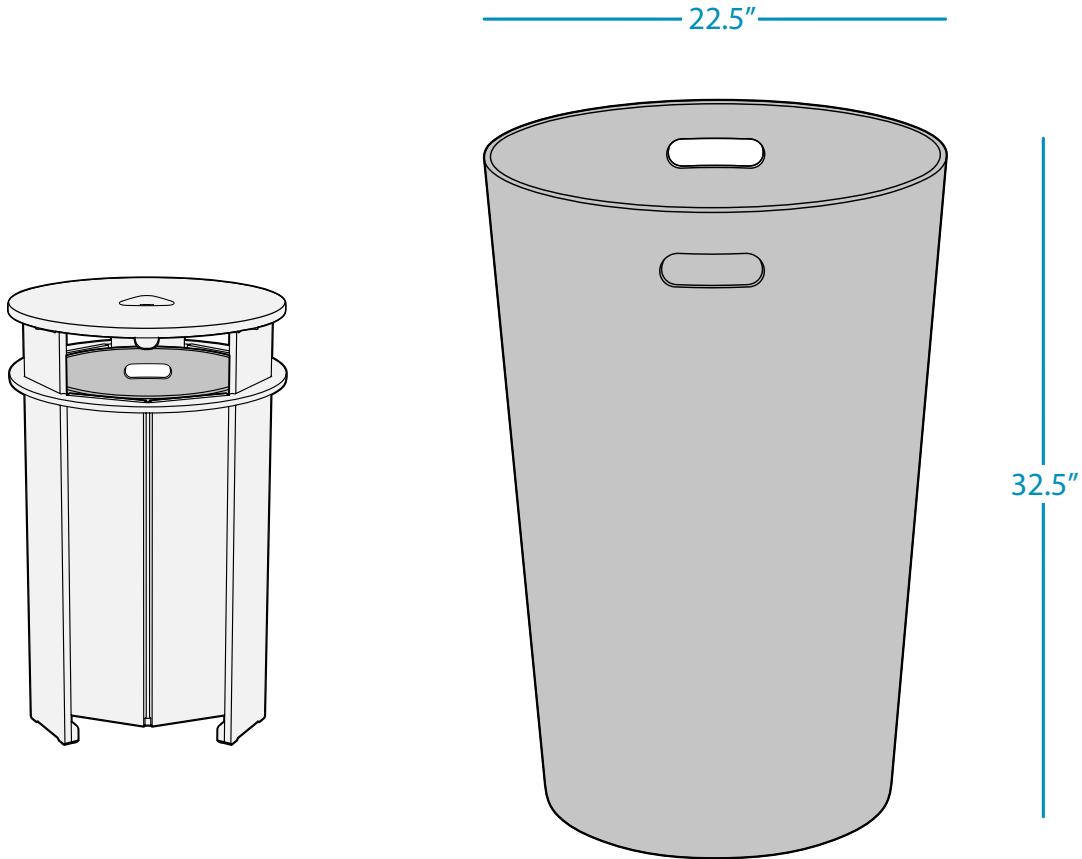

MAINSTAY

ROUND TRASH BIN

SPECIFICATIONS

WEIGHT: 155 LBS

FEATURES

- Designed for on-deck use
- Perfect for residential or commercial settings
- Crafted of an extruded, high density polyethylene
- UV stable, moisture and mildew resistant
- Withstands outdoor environment without swelling, splintering, fading, or warping
- Stainless steel hardware
- 40 gallon capacity

AVAILABLE COLORS

MAINSTAY

ROUND TRASH BIN

SPECIFICATIONS

WEIGHT: 17 LBS

TRASH BIN LINER