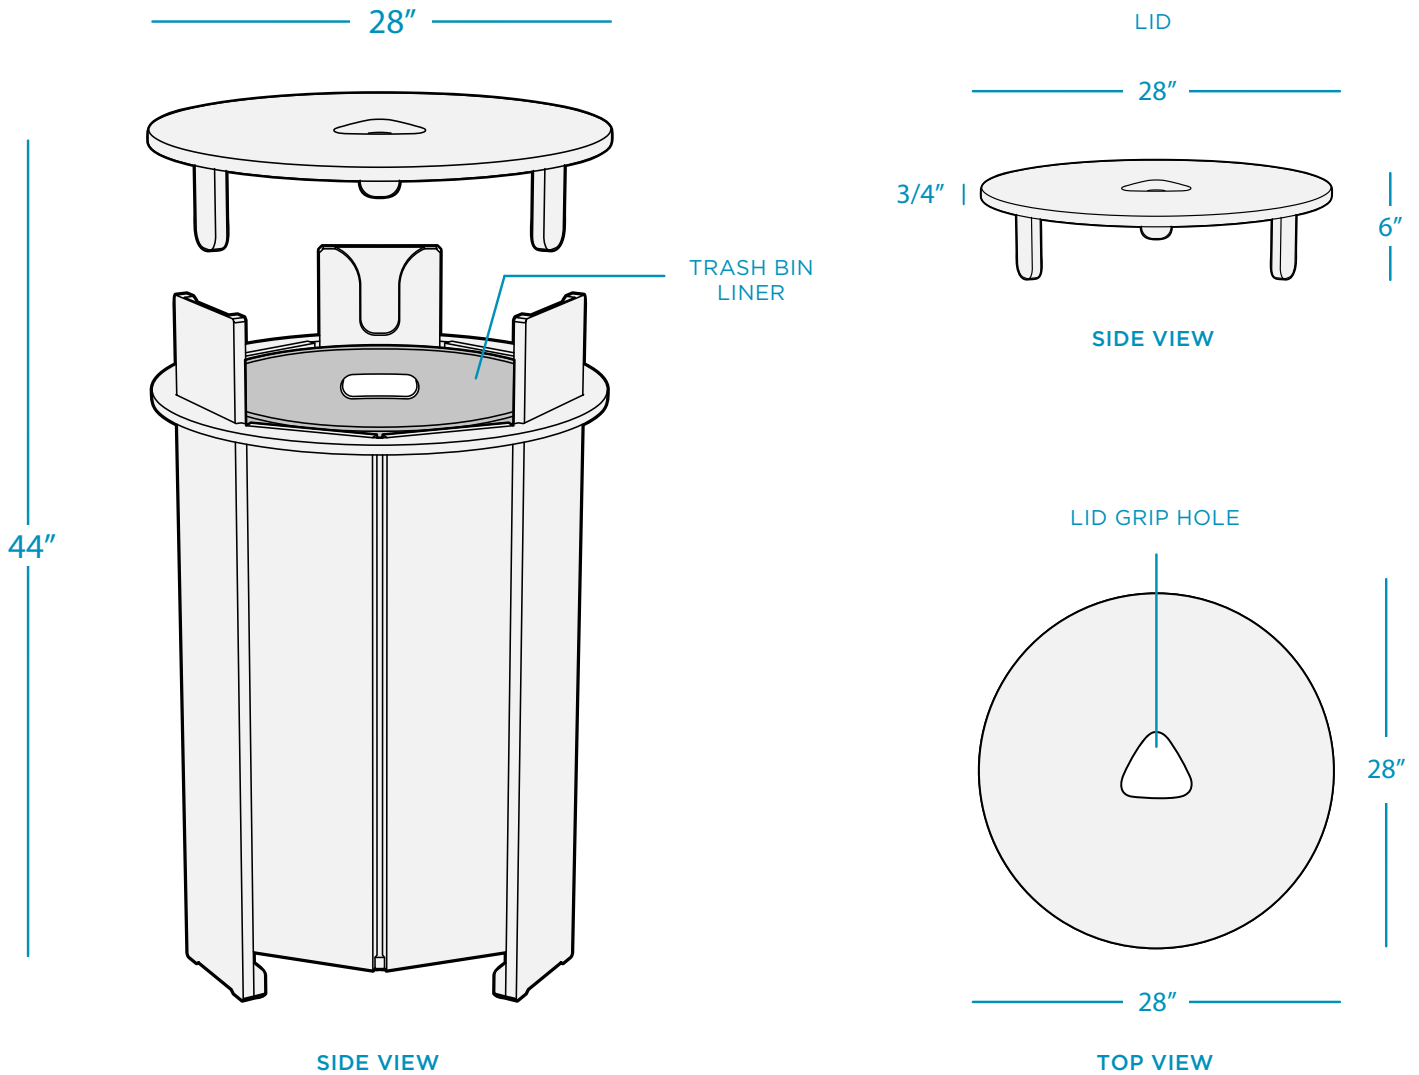

MAINSTAY

ROUND TRASH BIN

SPECIFICATIONS

WEIGHT: 155 LBS

FEATURES

- Designed for on-deck use
- Perfect for residential or commercial settings
- Crafted of an extruded, high density polyethylene
- UV stable, moisture and mildew resistant
- Withstands outdoor environment without swelling, splintering, fading, or warping
- Stainless steel hardware
- 40 gallon capacity

AVAILABLE COLORS

MAINSTAY

ROUND TRASH BIN

SPECIFICATIONS

WEIGHT: 17 LBS

TRASH BIN LINER