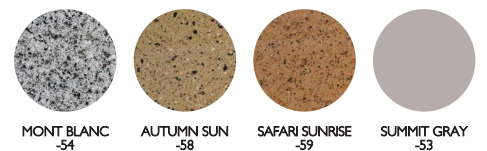

* Not recommended for use with Sun Shelf or Spa Tables.

** When inserted into the available 6" (1.90) bronze anchors.

DESTINATION SERIES IN-POOL FURNITURE DESIGNS FROM S.R.SMITH

STANDARD COLORS

SPECIAL ORDER COLORS*