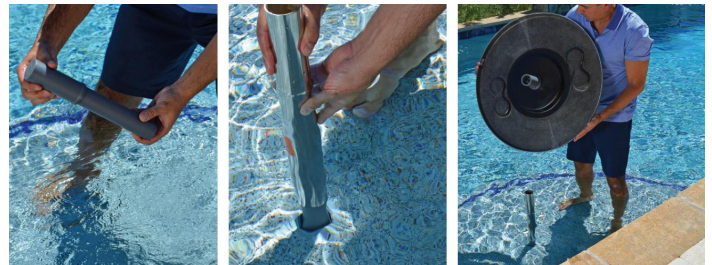

*Retrofit Umbrella Anchor Upgrade Installation Notes: Most common umbrella anchors are typically 1.5" diameter and either 6" or 4" depth. Sun shelf depth typically range from 8" – 14" depth. Confirm the depth of the sun shelf and umbrella anchor and cut support pole as required for specific application.

VINYL NEW CONSTRUCTION

PART #	DESCRIPTION
POOL TABLES	
VL-POOLTABLE-XX-C	30" Round Pool / Spa Table w/ umbrella hole w/ clear cap and 1.90 Vinyl Liner Anchor
VL-PT NO ANC-XX-C	30" Round Pool / Spa Table w/ umbrella hole w/ clear cap and No Anchor
VL-POOLTABLE-CH-XX-C	30" Round Pool / Spa Table featuring cup holders w/ umbrella hole w/ clear cap and 1.90 Vinyl Liner Anchor
VL-PT- NO ANC-CH-XX-C	30" Round Pool / Spa Table featuring cup holders w/ umbrella hole w/ clear cap and no Anchor
VL-16 TABLE-XX-C	16" Round Sun Shelf Table w/ umbrella hole w/ clear cap and 1.90 Vinyl Liner Anchor
VL-16 NOANC-XX-C	16" Round Sun Shelf Table w/ umbrella hole w/ clear cap and no Anchor

POOL SEATING	
VL-POOLSEAT-XX-C	16" Pool / Spa Seat incl. Anchor
VL-PS NOANC-XX-C	16" Pool / Spa Seat no Anchor

REPLACE THE **XX** IN THE PART NUMBERS TO INDICATE COLOR CODE WHEN ORDERING.

ANCHOR FOR GUNITE POOLS
Tables and seats install in pools w/6" bronze anchor
WS-POOL-ANCHOR

MINIMUM CONCRETE POUR DIMENSIONS

ANCHOR FOR VINYL POOL LINER
Tables and seats install in vinyl liner pools
VL-ANCHOR 1.90

ANCHORS

PART #	DESCRIPTION
WS-POOL-ANCHOR	6" (1.90) Bronze Anchor w/ Cap
VL-ANCHOR 1.90	6" Vinyl Liner Anchor w/ Cap