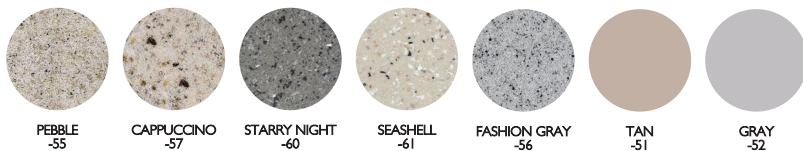

	Surface Diameter	Height from Pool Floor**	Cup Holders	Pool Type
Pool Seat*	16"	36"	No	Gunite, Vinyl
Sun Shelf Table	16"	12"-18"	No	Gunite, Vinyl
	30"		Yes	
Pool or Spa Table	30"	48"	Yes	Gunite, Vinyl

* Not recommended for use with Sun Shelf or Spa Tables.

** When inserted into the available 6" (1.90) bronze anchors.

DESTINATION SERIES IN-POOL FURNITURE DESIGNS FROM S.R.SMITH

STANDARD COLORS

SPECIAL ORDER COLORS*