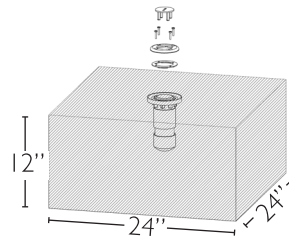

*Retrofit Umbrella Anchor Upgrade Installation Notes: Most common umbrella anchors are typically 1.5" diameter and either 6" or 4" depth. Sun shelf depth typically range from 8" – 14" depth. Confirm the depth of the sun shelf and umbrella anchor and cut support pole as required for specific application.

VINYL NEW CONSTRUCTION

PART #	DESCRIPTION
POOL TABLES	
VL-POOLTABLE-XX-C	30" Round Pool / Spa Table w/ umbrella hole w/ clear cap and 1.90 Vinyl Liner Anchor
VL-PT NO ANC-XX-C	30" Round Pool / Spa Table w/ umbrella hole w/ clear cap and No Anchor
VL-POOLTABLE-CH-XX-C	30" Round Pool / Spa Table featuring cup holders w/ umbrella hole w/ clear cap and 1.90 Vinyl Liner Anchor
VL-PT- NO ANC-CH-XX-C	30" Round Pool / Spa Table featuring cup holders w/ umbrella hole w/ clear cap and no Anchor
VL-16 TABLE-XX-C	16" Round Sun Shelf Table w/ umbrella hole w/ clear cap and 1.90 Vinyl Liner Anchor
VL-16 NOANC-XX-C	16" Round Sun Shelf Table w/ umbrella hole w/ clear cap and no Anchor

POOL SEATING	
VL-POOLSEAT-XX-C	16" Pool / Spa Seat incl. Anchor
VL-PS NOANC-XX-C	16" Pool / Spa Seat no Anchor

REPLACE THE **XX** IN THE PART NUMBERS TO INDICATE COLOR CODE WHEN ORDERING.

ANCHOR FOR GUNITE POOLS
Tables and seats install in pools w/6" bronze anchor
WS-POOL-ANCHOR

MINIMUM CONCRETE POUR DIMENSIONS

ANCHOR FOR VINYL POOL LINER
Tables and seats install in vinyl liner pools
VL-ANCHOR 1.90

ANCHORS

PART #	DESCRIPTION
WS-POOL-ANCHOR	6" (1.90) Bronze Anchor w/ Cap
VL-ANCHOR 1.90	6" Vinyl Liner Anchor w/ Cap