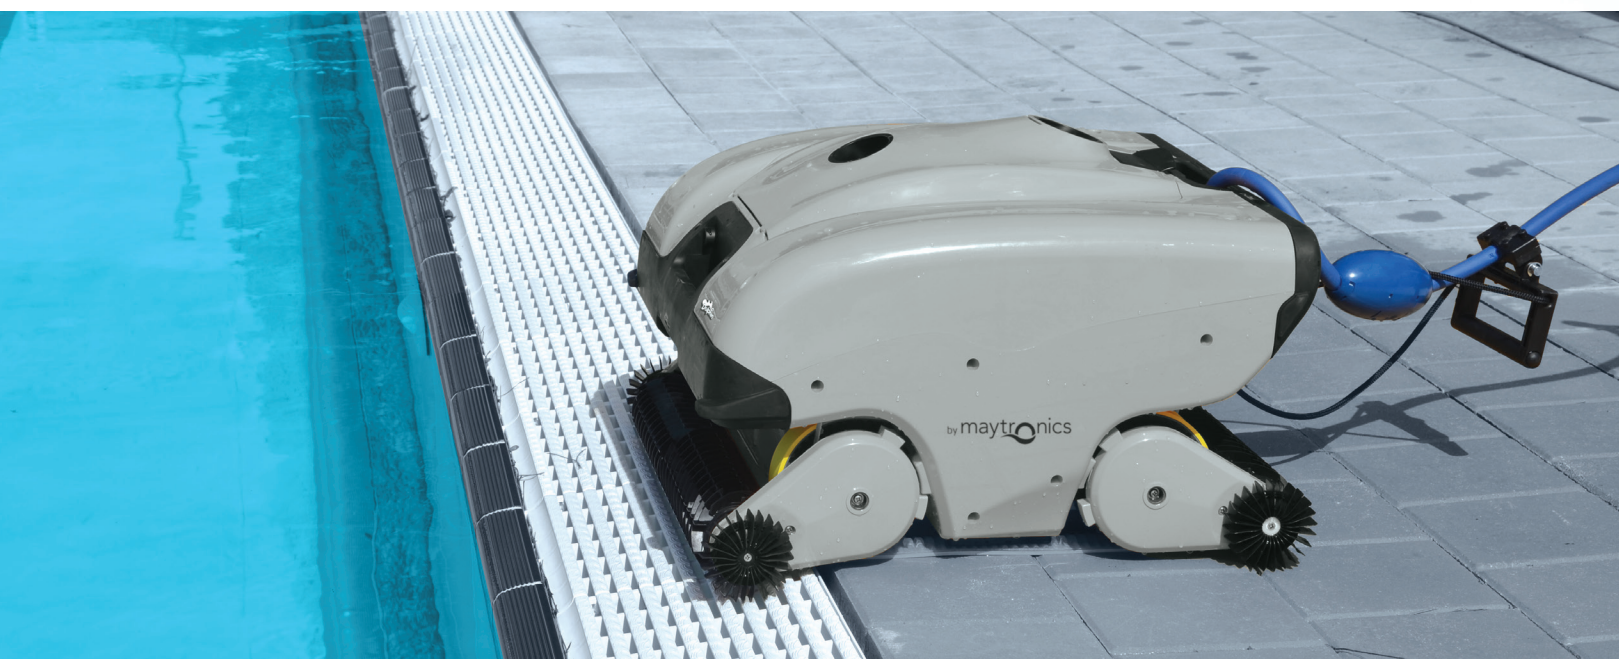

C7

EASY-TO-USE. EASY-TO-MAINTAIN.

Dolphin commercial robots make maintaining your pool facility a breeze. Just plug-in, press power and go. When finished, just open, remove and rinse filters clean.

ULTIMATE CLEANING TECHNOLOGY

There's a reason why Dolphin is the #1 selling robotic pool cleaner. Unlike competitor cleaners that use random patterns to clean the pool floor, Dolphins use CleverClean Smart Navigation to ensure complete pool coverage.

Remote Control Included

Dirty pools are no match for a Dolphin. The Dolphin C7 robotic pool cleaners come with a remote control to spot clean any potential problem areas in your pool facility.

Durable Tracks and Dual Scrubbing Brushes

Durable tracks and dual scrubbing brushes create the friction needed to remove leaves, dirt and debris on the floor - leaving your pool sparkling clean.