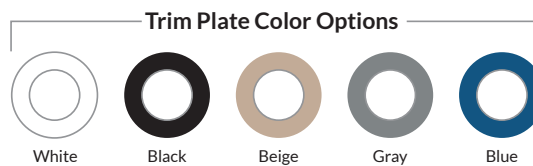

Model No.	Description
MLED-C-80	(1) Mod-Lite 7 Watt RGB LED, 80' Cord
MLED-C-150	(1) Mod-Lite 7 Watt RGB LED, 150' Cord
MLED-C-80-PK10	(10) Mod-Lite 7 Watt RGB LED, 80' Cord Bulk Pack
MLED-C-150-PK8	(8) Mod-Lite 7 Watt RGB LED, 150' Cord Bulk Pack
MLED-LM-C	Mod-Lite 7 Watt RGB LED Replacement Lamp