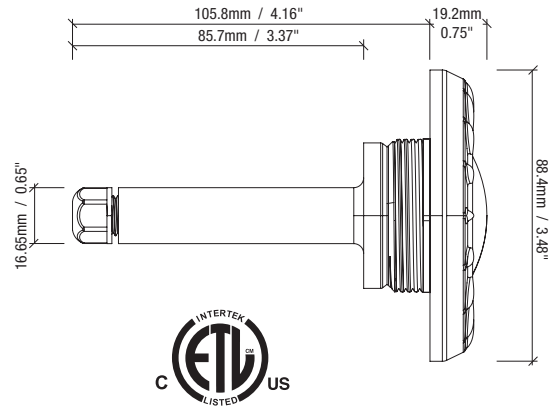

- 12VAC 7 Watt LED light for gunite, vinyl liner, and fiberglass pools and spas
- Low profile wireless lamp
- Designed for use with standard 1.5" wall fittings and conduit down to 0.75"
- Available in lengths of 80' or 150', as single units or in bulk packs
- Color functions:
 - Advanced color functionality with poolLUX Premier: (49) color variations and 4 levels of dimming via wireless remote
 - 12V controls: (6) colors (white, blue, green, red, amber, magenta), and (2) light shows (fast/slow)
- (5) colored trim plates in (2) different shapes (square and round) for a total of (10) options for maximum customization
- 3-year warranty
- ETL Listed – Conforms to UL676, certified to CSA C22.2 #89