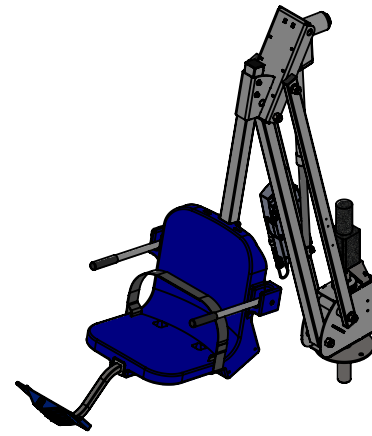

MIGHTY 400 POOL LIFT

PRODUCT WEIGHT: 150lbs [68kg]
MAX WEIGHT CAPACITY: 400lbs [181kg]
MIN ANCHOR SETBACK: 24"
MAX ANCHOR SETBACK: 44"
MAX WATER DRAFT: 12"
SEAT HEIGHT ADJUSTMENT: 4" IN 2" INCREMENTS
VERTICLE TRAVEL DISTANCE: 48"

***MEASUREMENT
 TAKEN WITH
 THE LIFT AT
 FULL LOAD**

UPRIGHT

EXTENDED

**CONTINUOUS
 360° ROTATION**

9889 GARRYMORE LANE
MISSOULA, MT 59808
(406) 549-0769
FAX (406) 549-2602

NOTE:
 *SPECIFICATIONS ARE SUBJECT TO CHANGE WITHOUT NOTICE

PRODUCT:		MIGHTY 400	
PART #:		F-MTY400	
SCALE:	1:28	DATE:	12/23/2019
DRAWN BY:	KR	REVISION:	03