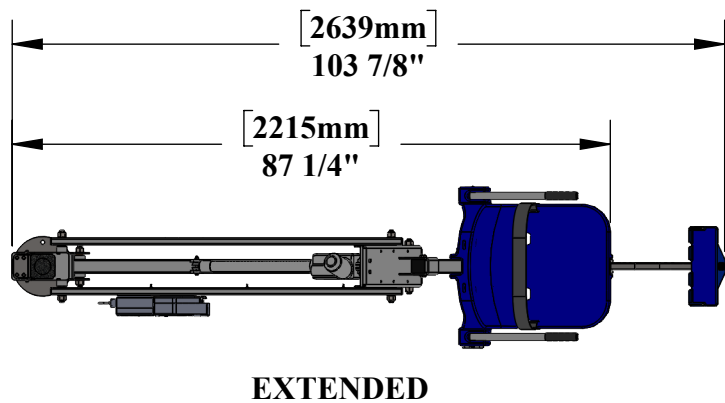

MIGHTY 400 POOL LIFT

PRODUCT WEIGHT: 150lbs [68kg]
MAX WEIGHT CAPACITY: 400lbs [181kg]
MIN ANCHOR SETBACK: 24"
MAX ANCHOR SETBACK: 44"
MAX WATER DRAFT: 12"
SEAT HEIGHT ADJUSTMENT: 4" IN 2" INCREMENTS
VERTICLE TRAVEL DISTANCE: 48"

***MEASUREMENT
 TAKEN WITH
 THE LIFT AT
 FULL LOAD**

UPRIGHT

EXTENDED

**CONTINUOUS
 360° ROTATION**

9889 GARRYMORE LANE
MISSOULA, MT 59808
(406) 549-0769
FAX (406) 549-2602

NOTE:
 *SPECIFICATIONS ARE SUBJECT TO CHANGE WITHOUT NOTICE

PRODUCT:		MIGHTY 400	
PART #:		F-MTY400	
SCALE:	1:28	DATE:	12/23/2019
DRAWN BY:	KR	REVISION:	03