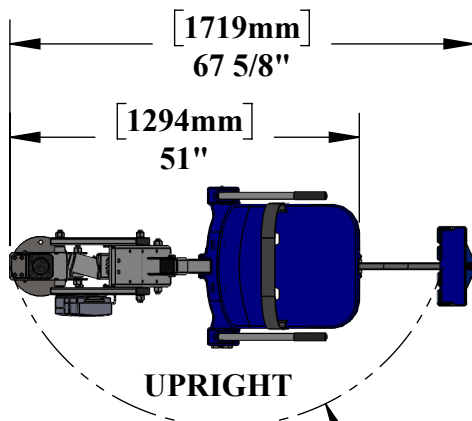

MIGHTY 400 POOL LIFT

PRODUCT WEIGHT: 150lbs [68kg]
MAX WEIGHT CAPACITY: 400lbs [181kg]
MIN ANCHOR SETBACK: 24"
MAX ANCHOR SETBACK: 44"
MAX WATER DRAFT: 12"
SEAT HEIGHT ADJUSTMENT: 4" IN 2" INCREMENTS
VERTICLE TRAVEL DISTANCE: 48"

***MEASUREMENT
 TAKEN WITH
 THE LIFT AT
 FULL LOAD**

UPRIGHT

EXTENDED

**CONTINUOUS
 360° ROTATION**

9889 GARRYMORE LANE
MISSOULA, MT 59808
(406) 549-0769
FAX (406) 549-2602

NOTE:
 *SPECIFICATIONS ARE SUBJECT TO CHANGE WITHOUT NOTICE

PRODUCT:		MIGHTY 400	
PART #:		F-MTY400	
SCALE:	1:28	DATE:	12/23/2019
DRAWN BY:	KR	REVISION:	03