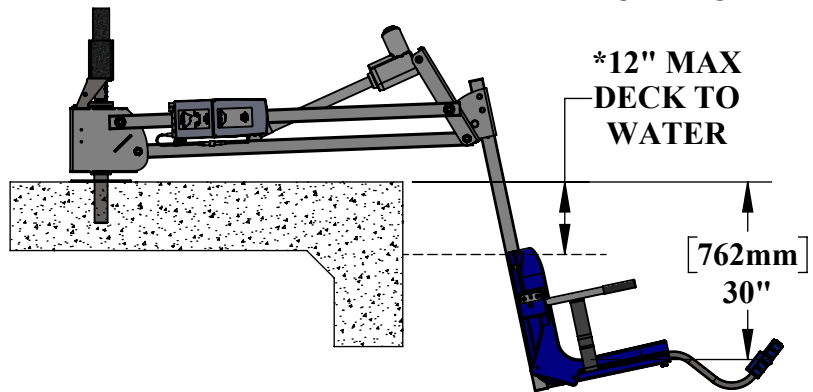

MIGHTY 400 POOL LIFT

PRODUCT WEIGHT: 150lbs [68kg]
MAX WEIGHT CAPACITY: 400lbs [181kg]
MIN ANCHOR SETBACK: 24"
MAX ANCHOR SETBACK: 44"
MAX WATER DRAFT: 12"
SEAT HEIGHT ADJUSTMENT: 4" IN 2" INCREMENTS
VERTICLE TRAVEL DISTANCE: 48"

***MEASUREMENT
 TAKEN WITH
 THE LIFT AT
 FULL LOAD**

UPRIGHT

EXTENDED

**CONTINUOUS
 360° ROTATION**

9889 GARRYMORE LANE
MISSOULA, MT 59808
(406) 549-0769
FAX (406) 549-2602

NOTE:
 *SPECIFICATIONS ARE SUBJECT TO CHANGE WITHOUT NOTICE

PRODUCT:		MIGHTY 400	
PART #:		F-MTY400	
SCALE:	1:28	DATE:	12/23/2019
DRAWN BY:	KR	REVISION:	03