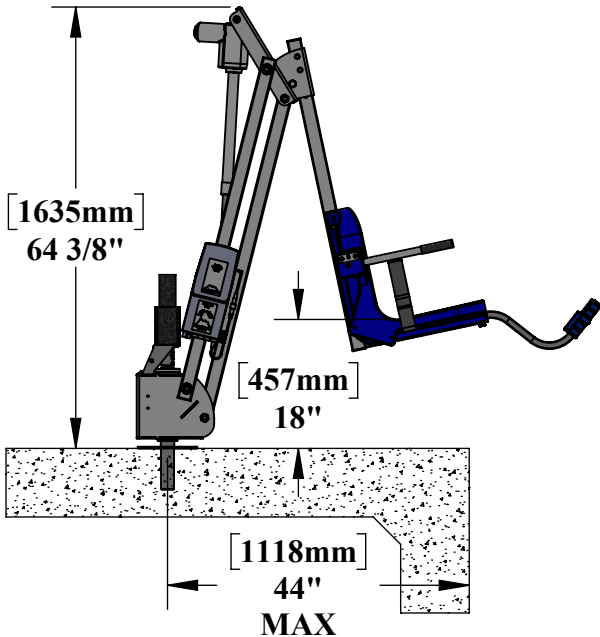

MIGHTY 400 POOL LIFT

PRODUCT WEIGHT: 150lbs [68kg]
MAX WEIGHT CAPACITY: 400lbs [181kg]
MIN ANCHOR SETBACK: 24"
MAX ANCHOR SETBACK: 44"
MAX WATER DRAFT: 12"
SEAT HEIGHT ADJUSTMENT: 4" IN 2" INCREMENTS
VERTICLE TRAVEL DISTANCE: 48"

***MEASUREMENT
 TAKEN WITH
 THE LIFT AT
 FULL LOAD**

UPRIGHT

EXTENDED

**CONTINUOUS
 360° ROTATION**

9889 GARRYMORE LANE
MISSOULA, MT 59808
(406) 549-0769
FAX (406) 549-2602

NOTE:
 *SPECIFICATIONS ARE SUBJECT TO CHANGE WITHOUT NOTICE

PRODUCT:		MIGHTY 400	
PART #:		F-MTY400	
SCALE:	1:28	DATE:	12/23/2019
DRAWN BY:	KR	REVISION:	03