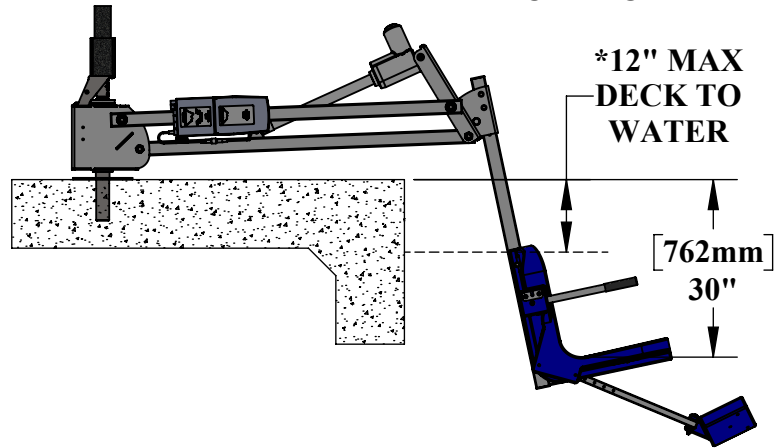

MIGHTY 400 POOL LIFT

PRODUCT WEIGHT: 150lbs [68kg]
MAX WEIGHT CAPACITY: 400lbs [181kg]
MIN ANCHOR SETBACK: 24"
MAX ANCHOR SETBACK: 44"
MAX WATER DRAFT: 12"
SEAT HEIGHT ADJUSTMENT: 6" IN 2" INCREMENTS
VERTICLE TRAVEL DISTANCE: 48"

***MEASUREMENT
 TAKEN WITH
 THE LIFT AT
 FULL LOAD**

**CONTINUOUS
 360° ROTATION**

EXTENDED

9889 GARRYMORE LANE
MISSOULA, MT 59808
(406) 549-0769
FAX (406) 549-2602

NOTE:
 *SPECIFICATIONS ARE SUBJECT TO CHANGE WITHOUT NOTICE

PRODUCT: MIGHTY 400	
PART #: F-MTY400	
SCALE: 1:28	DATE: 4/23/2019
DRAWN BY: KR	REVISION: A