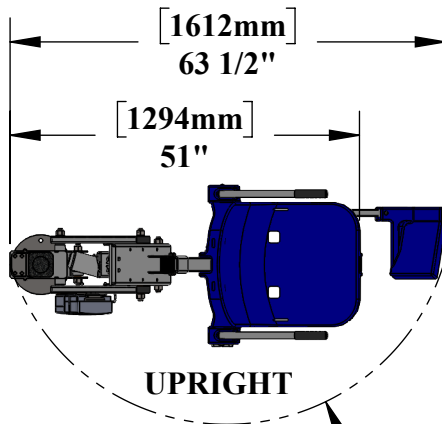

MIGHTY 400 POOL LIFT

PRODUCT WEIGHT: 150lbs [68kg]
MAX WEIGHT CAPACITY: 400lbs [181kg]
MIN ANCHOR SETBACK: 24"
MAX ANCHOR SETBACK: 44"
MAX WATER DRAFT: 12"
SEAT HEIGHT ADJUSTMENT: 6" IN 2" INCREMENTS
VERTICLE TRAVEL DISTANCE: 48"

***MEASUREMENT
 TAKEN WITH
 THE LIFT AT
 FULL LOAD**

**CONTINUOUS
 360° ROTATION**

EXTENDED

9889 GARRYMORE LANE
MISSOULA, MT 59808
(406) 549-0769
FAX (406) 549-2602

NOTE:
 *SPECIFICATIONS ARE SUBJECT TO CHANGE WITHOUT NOTICE

PRODUCT: MIGHTY 400	
PART #: F-MTY400	
SCALE: 1:28	DATE: 4/23/2019
DRAWN BY: KR	REVISION: A