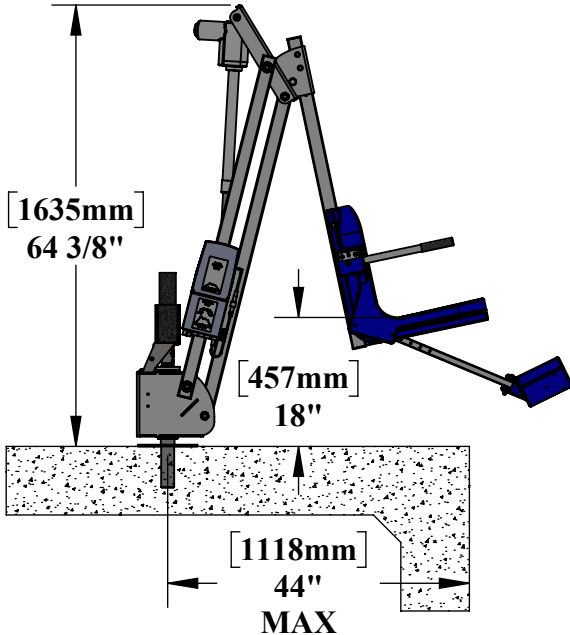

MIGHTY 400 POOL LIFT

PRODUCT WEIGHT: 150lbs [68kg]
MAX WEIGHT CAPACITY: 400lbs [181kg]
MIN ANCHOR SETBACK: 24"
MAX ANCHOR SETBACK: 44"
MAX WATER DRAFT: 12"
SEAT HEIGHT ADJUSTMENT: 6" IN 2" INCREMENTS
VERTICLE TRAVEL DISTANCE: 48"

***MEASUREMENT
 TAKEN WITH
 THE LIFT AT
 FULL LOAD**

**CONTINUOUS
 360° ROTATION**

EXTENDED

9889 GARRYMORE LANE
MISSOULA, MT 59808
(406) 549-0769
FAX (406) 549-2602

NOTE:
 *SPECIFICATIONS ARE SUBJECT TO CHANGE WITHOUT NOTICE

PRODUCT: MIGHTY 400	
PART #: F-MTY400	
SCALE: 1:28	DATE: 4/23/2019
DRAWN BY: KR	REVISION: A