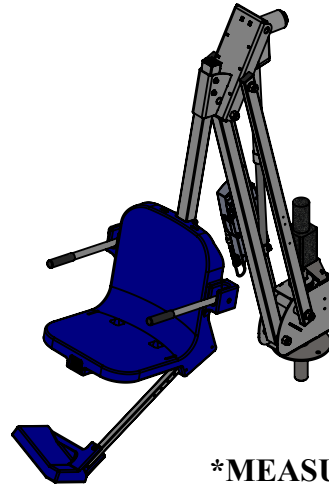

MIGHTY 400 POOL LIFT

PRODUCT WEIGHT: 150lbs [68kg]
MAX WEIGHT CAPACITY: 400lbs [181kg]
MIN ANCHOR SETBACK: 24"
MAX ANCHOR SETBACK: 44"
MAX WATER DRAFT: 12"
SEAT HEIGHT ADJUSTMENT: 6" IN 2" INCREMENTS
VERTICLE TRAVEL DISTANCE: 48"

***MEASUREMENT
 TAKEN WITH
 THE LIFT AT
 FULL LOAD**

**CONTINUOUS
 360° ROTATION**

EXTENDED

9889 GARRYMORE LANE
MISSOULA, MT 59808
(406) 549-0769
FAX (406) 549-2602

NOTE:
 *SPECIFICATIONS ARE SUBJECT TO CHANGE WITHOUT NOTICE

PRODUCT: MIGHTY 400	
PART #: F-MTY400	
SCALE: 1:28	DATE: 4/23/2019
DRAWN BY: KR	REVISION: A