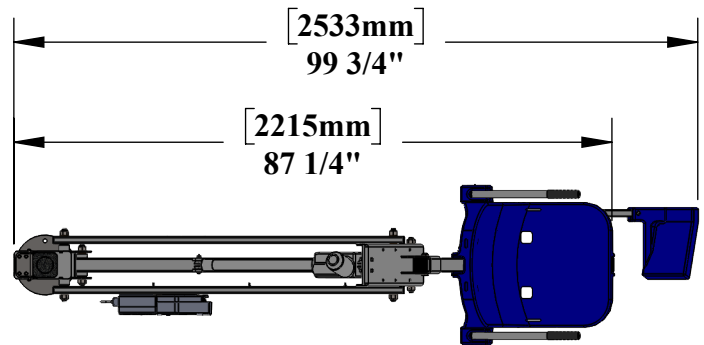

MIGHTY 400 POOL LIFT

PRODUCT WEIGHT: 150lbs [68kg]
MAX WEIGHT CAPACITY: 400lbs [181kg]
MIN ANCHOR SETBACK: 24"
MAX ANCHOR SETBACK: 44"
MAX WATER DRAFT: 12"
SEAT HEIGHT ADJUSTMENT: 6" IN 2" INCREMENTS
VERTICLE TRAVEL DISTANCE: 48"

***MEASUREMENT
 TAKEN WITH
 THE LIFT AT
 FULL LOAD**

**CONTINUOUS
 360° ROTATION**

EXTENDED

9889 GARRYMORE LANE
MISSOULA, MT 59808
(406) 549-0769
FAX (406) 549-2602

NOTE:
 *SPECIFICATIONS ARE SUBJECT TO CHANGE WITHOUT NOTICE

PRODUCT: MIGHTY 400	
PART #: F-MTY400	
SCALE: 1:28	DATE: 4/23/2019
DRAWN BY: KR	REVISION: A