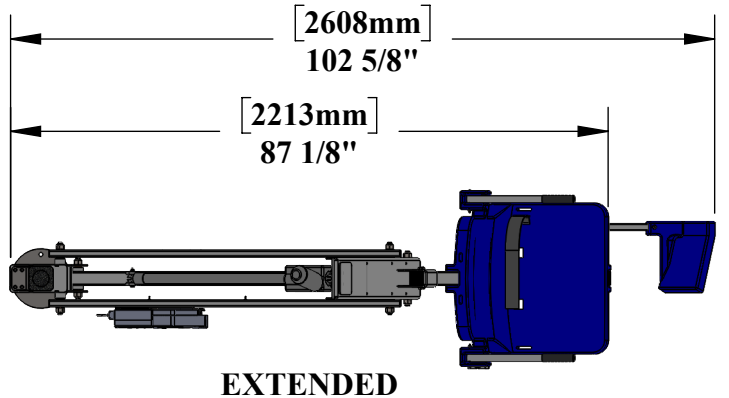

MIGHTY 600 POOL LIFT

PRODUCT WEIGHT: 170lbs [77kg]
MAX WEIGHT CAPACITY: 600lbs [272kg]
MIN ANCHOR SETBACK: 24"
MAX ANCHOR SETBACK: 44"
MAX WATER DRAFT: 14"
SEAT HEIGHT ADJUSTMENT: 6" IN 2" INCREMENTS
VERTICLE TRAVEL DISTANCE: 50"

*MEASUREMENT
 TAKEN WITH
 THE LIFT AT
 FULL LOAD

UPRIGHT

EXTENDED

CONTINUOUS
360° ROTATION

9889 GARRYMORE LANE
 MISSOULA, MT 59808
 (406) 549-0769
 FAX (406) 549-2602

NOTE:
 *SPECIFICATIONS ARE SUBJECT TO CHANGE WITHOUT NOTICE

PRODUCT:	MIGHTY 600	
PART #:	F-MTY600	
SCALE:	1:28	DATE: 4/23/2019
DRAWN BY:	KR	REVISION: A