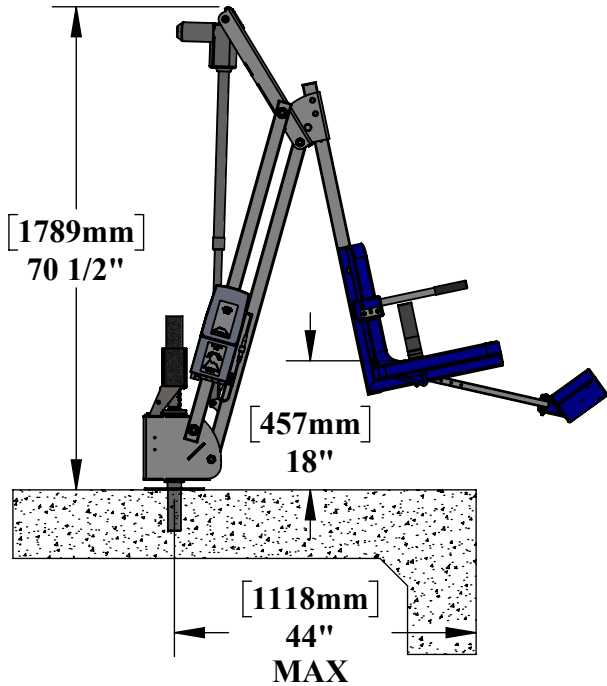

MIGHTY 600 POOL LIFT

PRODUCT WEIGHT: 170lbs [77kg]
MAX WEIGHT CAPACITY: 600lbs [272kg]
MIN ANCHOR SETBACK: 24"
MAX ANCHOR SETBACK: 44"
MAX WATER DRAFT: 14"
SEAT HEIGHT ADJUSTMENT: 6" IN 2" INCREMENTS
VERTICLE TRAVEL DISTANCE: 50"

*MEASUREMENT
 TAKEN WITH
 THE LIFT AT
 FULL LOAD

UPRIGHT

EXTENDED

CONTINUOUS
360° ROTATION

9889 GARRYMORE LANE
 MISSOULA, MT 59808
 (406) 549-0769
 FAX (406) 549-2602

NOTE:
 *SPECIFICATIONS ARE SUBJECT TO CHANGE WITHOUT NOTICE

PRODUCT:	MIGHTY 600	
PART #:	F-MTY600	
SCALE:	1:28	DATE: 4/23/2019
DRAWN BY:	KR	REVISION: A