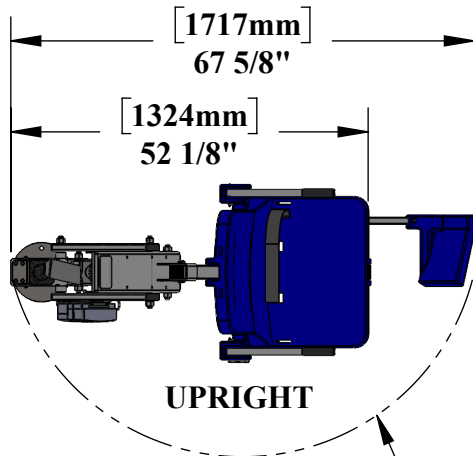

MIGHTY 600 POOL LIFT

PRODUCT WEIGHT: 170lbs [77kg]
MAX WEIGHT CAPACITY: 600lbs [272kg]
MIN ANCHOR SETBACK: 24"
MAX ANCHOR SETBACK: 44"
MAX WATER DRAFT: 14"
SEAT HEIGHT ADJUSTMENT: 6" IN 2" INCREMENTS
VERTICLE TRAVEL DISTANCE: 50"

*MEASUREMENT
 TAKEN WITH
 THE LIFT AT
 FULL LOAD

UPRIGHT

EXTENDED

CONTINUOUS
360° ROTATION

9889 GARRYMORE LANE
 MISSOULA, MT 59808
 (406) 549-0769
 FAX (406) 549-2602

NOTE:
 *SPECIFICATIONS ARE SUBJECT TO CHANGE WITHOUT NOTICE

PRODUCT:	MIGHTY 600	
PART #:	F-MTY600	
SCALE:	1:28	DATE: 4/23/2019
DRAWN BY:	KR	REVISION: A