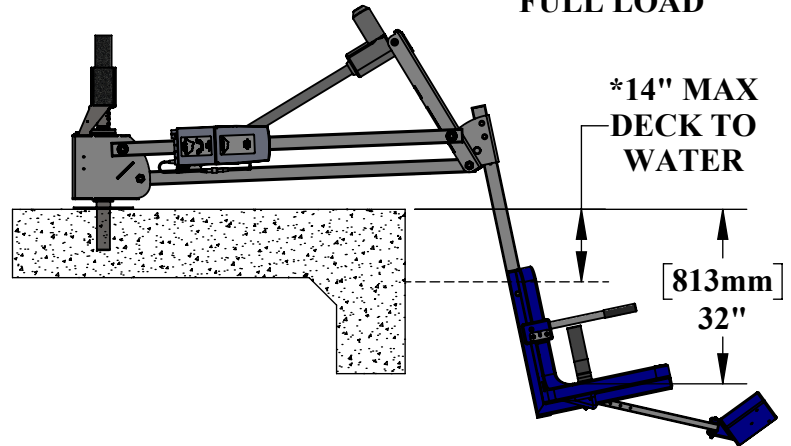

MIGHTY 600 POOL LIFT

PRODUCT WEIGHT: 170lbs [77kg]
MAX WEIGHT CAPACITY: 600lbs [272kg]
MIN ANCHOR SETBACK: 24"
MAX ANCHOR SETBACK: 44"
MAX WATER DRAFT: 14"
SEAT HEIGHT ADJUSTMENT: 6" IN 2" INCREMENTS
VERTICLE TRAVEL DISTANCE: 50"

*MEASUREMENT
 TAKEN WITH
 THE LIFT AT
 FULL LOAD

UPRIGHT

EXTENDED

CONTINUOUS
360° ROTATION

9889 GARRYMORE LANE
 MISSOULA, MT 59808
 (406) 549-0769
 FAX (406) 549-2602

NOTE:
 *SPECIFICATIONS ARE SUBJECT TO CHANGE WITHOUT NOTICE

PRODUCT:	MIGHTY 600	
PART #:	F-MTY600	
SCALE:	1:28	DATE: 4/23/2019
DRAWN BY:	KR	REVISION: A