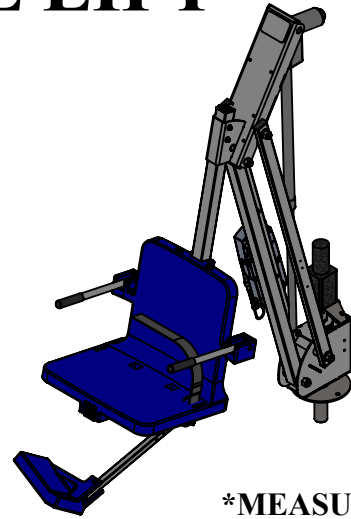

MIGHTY 600 POOL LIFT

PRODUCT WEIGHT: 170lbs [77kg]
MAX WEIGHT CAPACITY: 600lbs [272kg]
MIN ANCHOR SETBACK: 24"
MAX ANCHOR SETBACK: 44"
MAX WATER DRAFT: 14"
SEAT HEIGHT ADJUSTMENT: 6" IN 2" INCREMENTS
VERTICLE TRAVEL DISTANCE: 50"

*MEASUREMENT
 TAKEN WITH
 THE LIFT AT
 FULL LOAD

UPRIGHT

EXTENDED

CONTINUOUS
360° ROTATION

9889 GARRYMORE LANE
 MISSOULA, MT 59808
 (406) 549-0769
 FAX (406) 549-2602

NOTE:
 *SPECIFICATIONS ARE SUBJECT TO CHANGE WITHOUT NOTICE

PRODUCT:	MIGHTY 600	
PART #:	F-MTY600	
SCALE:	1:28	DATE: 4/23/2019
DRAWN BY:	KR	REVISION: A