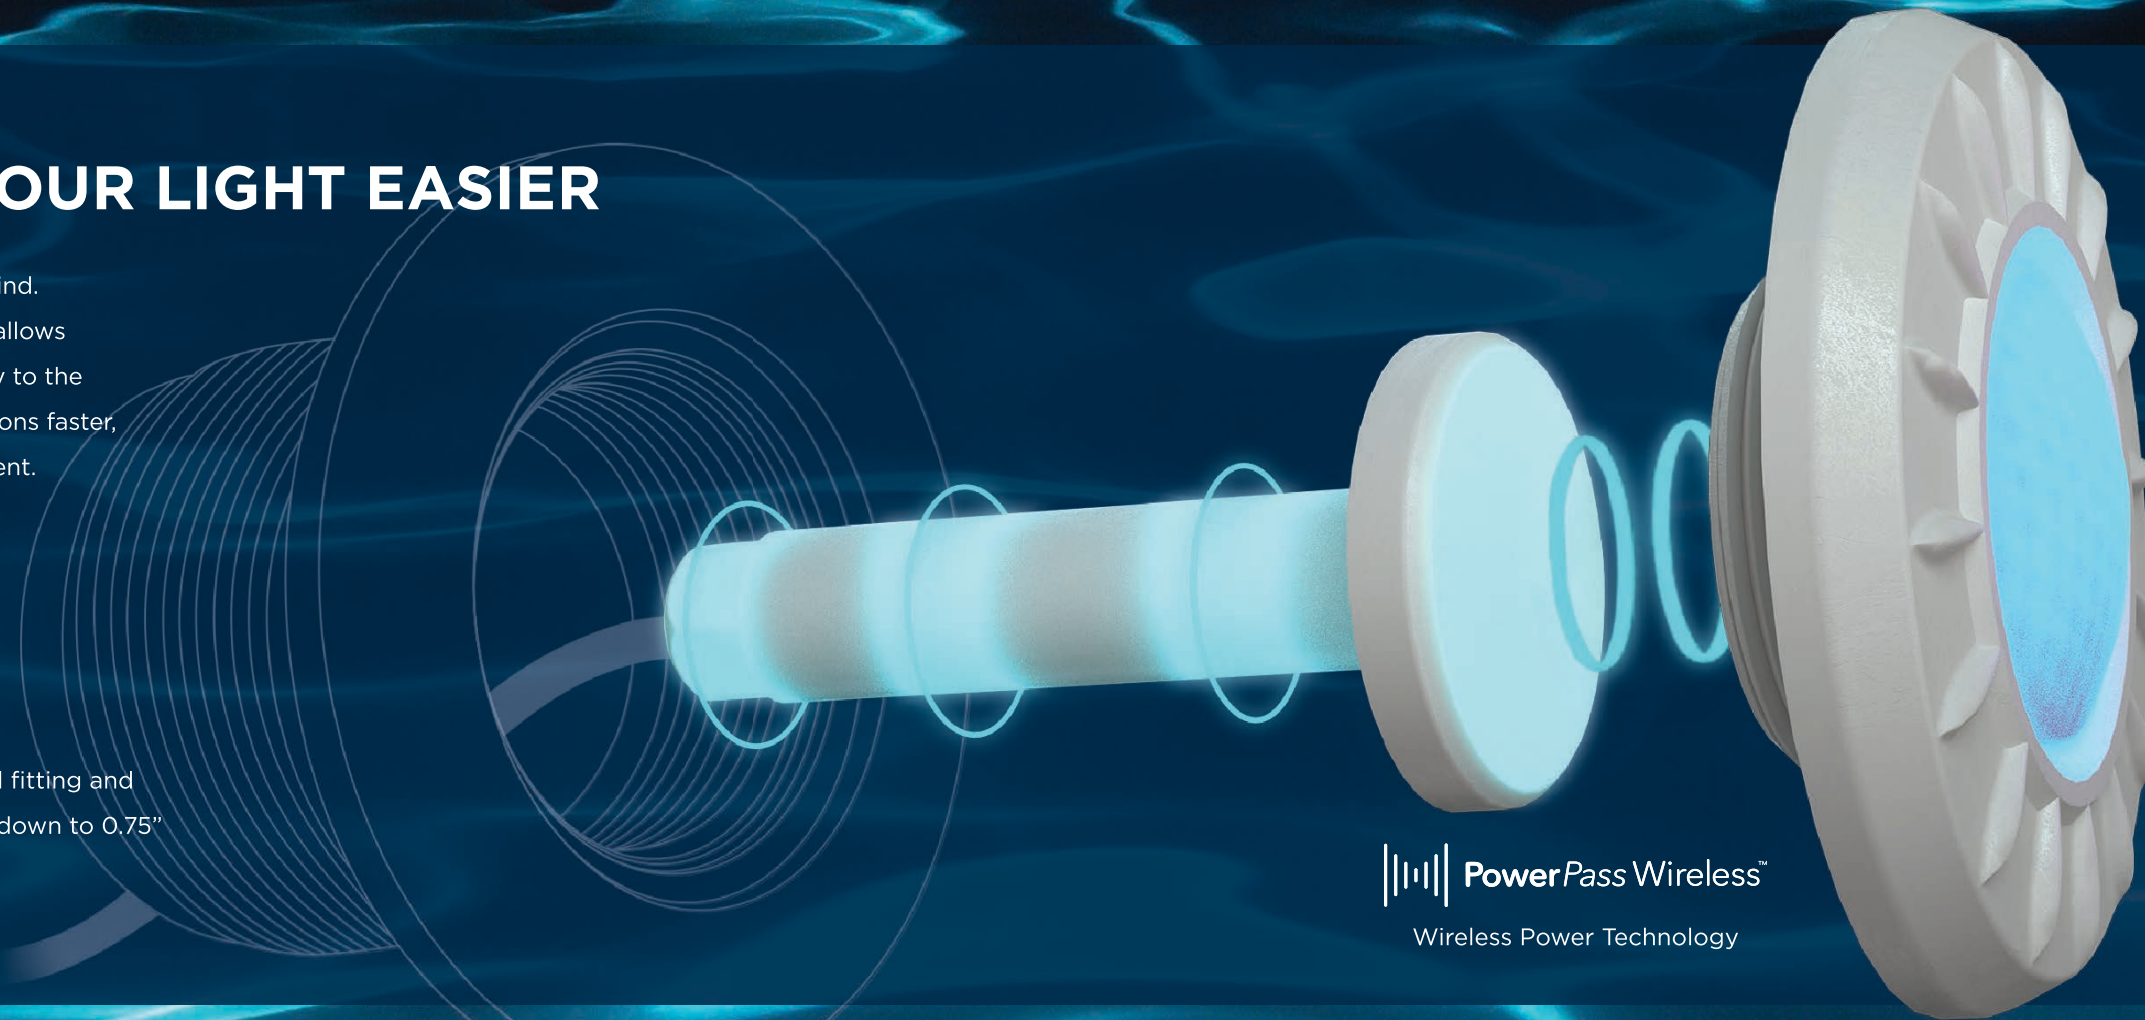

 **MOD-LITE**

Learn more at Mod-Lite.com

Mod-Lite is a transformational LED lighting product that seamlessly blends modular design with wireless power to deliver unmatched flexibility, convenience, safety and savings. Discreet wireless power and lighting elements enable plug and play capabilities not found in any other lighting product.

SRSmith.

WIRELESS ILLUMINATION HAS ARRIVED

INTRODUCING

MOD-LITE

FROM S.R.SMITH

MAKE YOUR LIGHT EASIER

Leave your wires behind.
Wireless technology allows
power to flow directly to the
light making installations faster,
safer, and more efficient.

Fits standard 1.5" wall fitting and
conduit connections down to 0.75"

 **PowerPass Wireless™**
Wireless Power Technology

 **MOD-LITE**

KEY ADVANTAGES

- Simple installation and service
- Sealed for maximum safety and reliability
- Application flexible design
- Energy efficient 7W LED

The new Mod-Lite from
S.R. Smith with
PowerPass Wireless™
technology offers a
revolutionary new twist on
LED pool lighting.

Mod-Lite.com