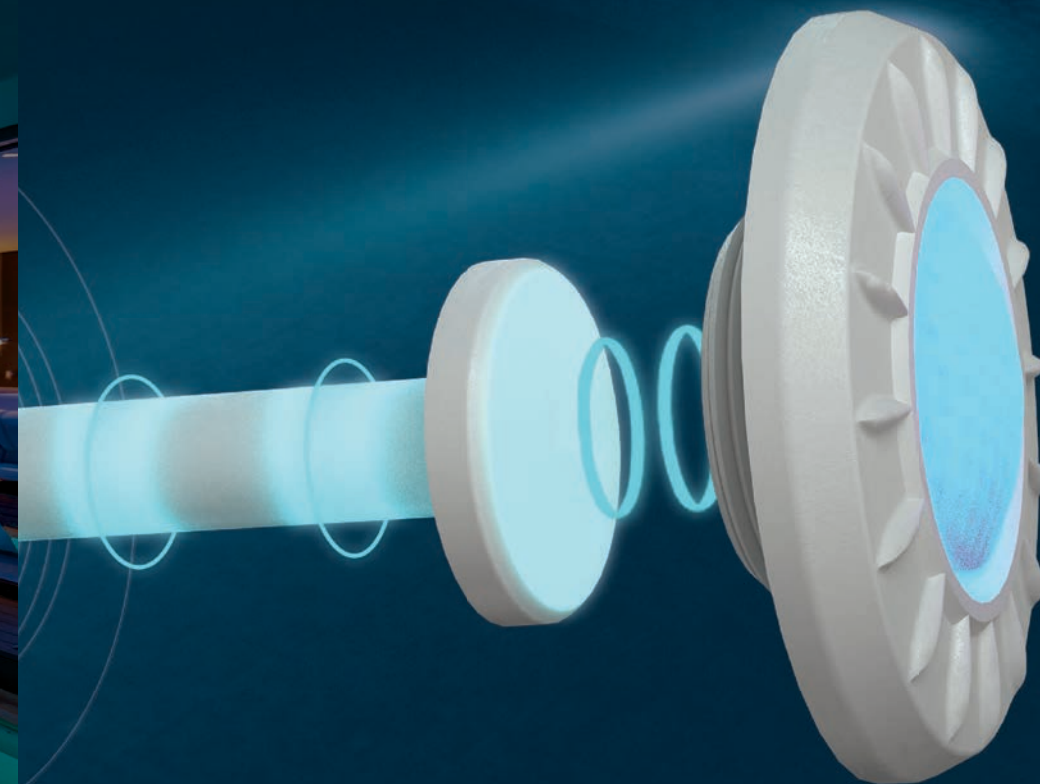

 **MOD-LITE**

Learn more at Mod-Lite.com

Mod-Lite is a transformational LED lighting product that seamlessly blends modular design with wireless power to deliver unmatched flexibility, convenience, safety and savings. Discreet wireless power and lighting elements enable plug and play capabilities not found in any other lighting product.

SRSmith.

WIRELESS ILLUMINATION HAS ARRIVED

INTRODUCING

MOD-LITE

FROM S.R.SMITH

MAKE YOUR LIGHT EASIER

Leave your wires behind.
Wireless technology allows
power to flow directly to the
light making installations faster,
safer, and more efficient.

Fits standard 1.5" wall fitting and
conduit connections down to 0.75"

 **PowerPass Wireless™**
Wireless Power Technology

 **MOD-LITE**

KEY ADVANTAGES

- Simple installation and service
- Sealed for maximum safety and reliability
- Application flexible design
- Energy efficient 7W LED

The new Mod-Lite from
S.R. Smith with
PowerPass Wireless™
technology offers a
revolutionary new twist on
LED pool lighting.

Mod-Lite.com