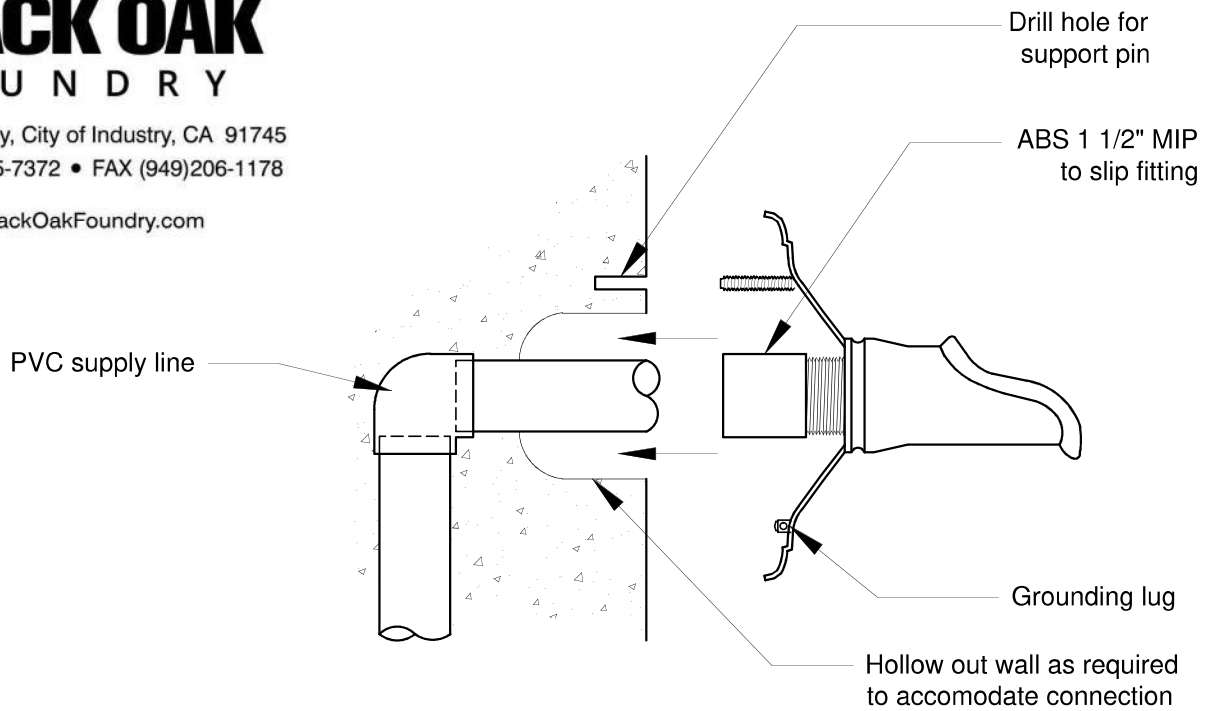

16205 Ward Way, City of Industry, CA 91745
 Phone (949)305-7372 • FAX (949)206-1178

www.BlackOakFoundry.com

NOTE:

This drawing is only a guide to be used in planning the placement and layout of the spout. When laying out the final location of the plumbing and mounting studs, use the exact piece that will be installed.