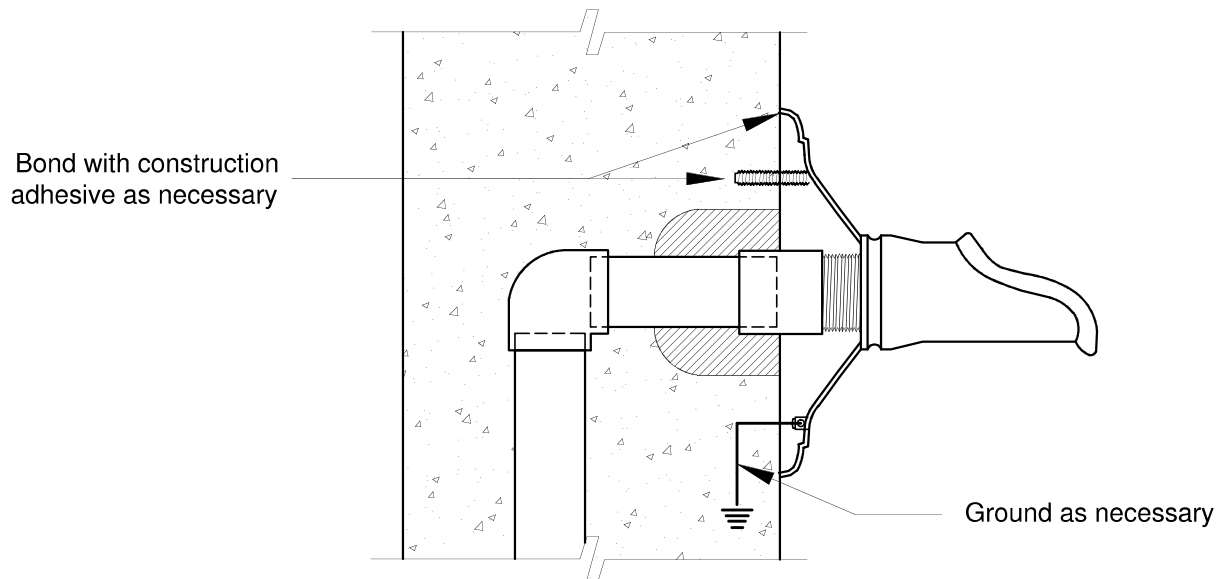

16205 Ward Way, City of Industry, CA 91745
 Phone (949)305-7372 • FAX (949)206-1178

www.BlackOakFoundry.com

NOTE:

This drawing is only a guide to be used in planning the placement and layout of the spout. When laying out the final location of the plumbing and mounting studs, use the exact piece that will be installed.