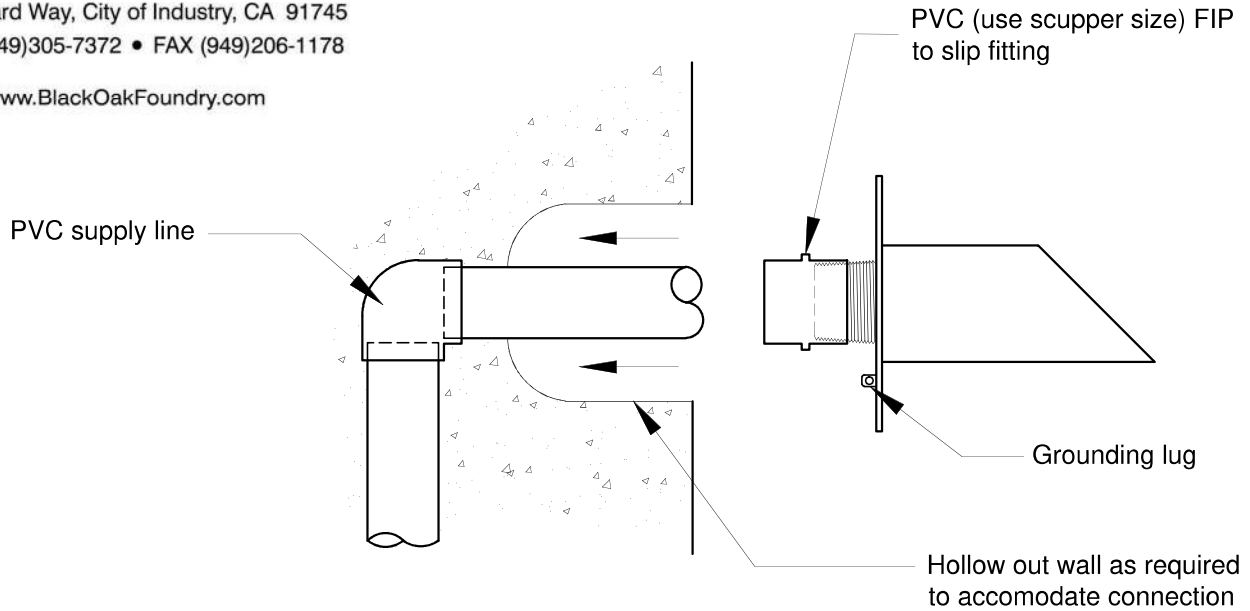

16205 Ward Way, City of Industry, CA 91745
Phone (949)305-7372 • FAX (949)206-1178

www.BlackOakFoundry.com

NOTE:

This drawing is only a guide to be used in planning the placement and layout of the spout. When laying out the final location of the plumbing and mounting studs, use the exact piece that will be installed.