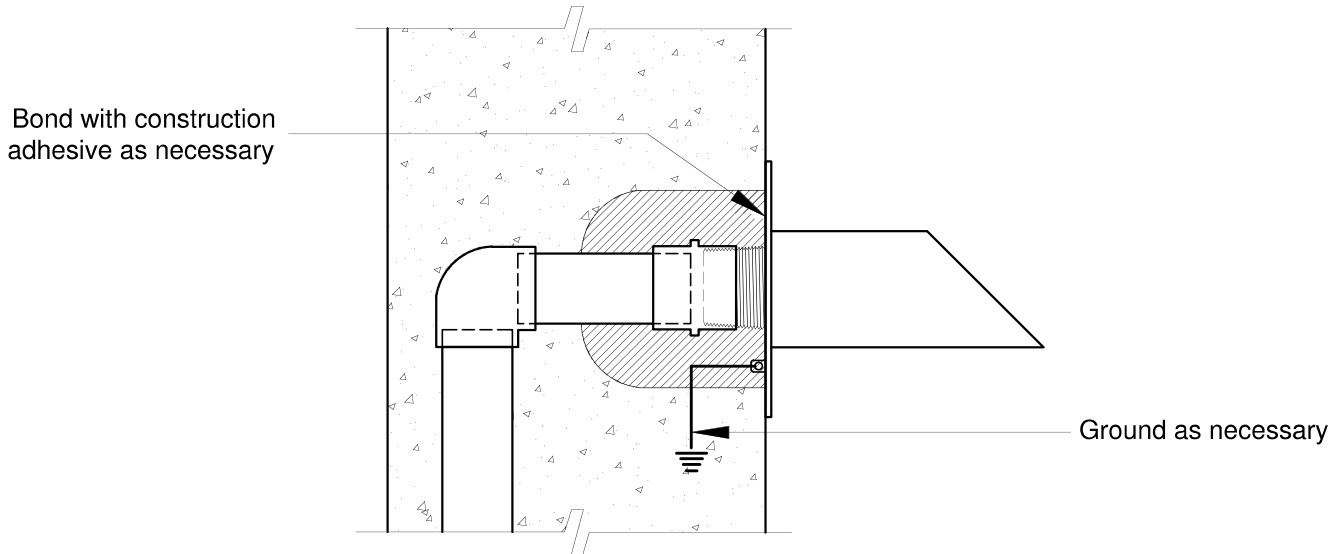

16205 Ward Way, City of Industry, CA 91745
Phone (949)305-7372 • FAX (949)206-1178

www.BlackOakFoundry.com

NOTE:

This drawing is only a guide to be used in planning the placement and layout of the spout. When laying out the final location of the plumbing and mounting studs, use the exact piece that will be installed.