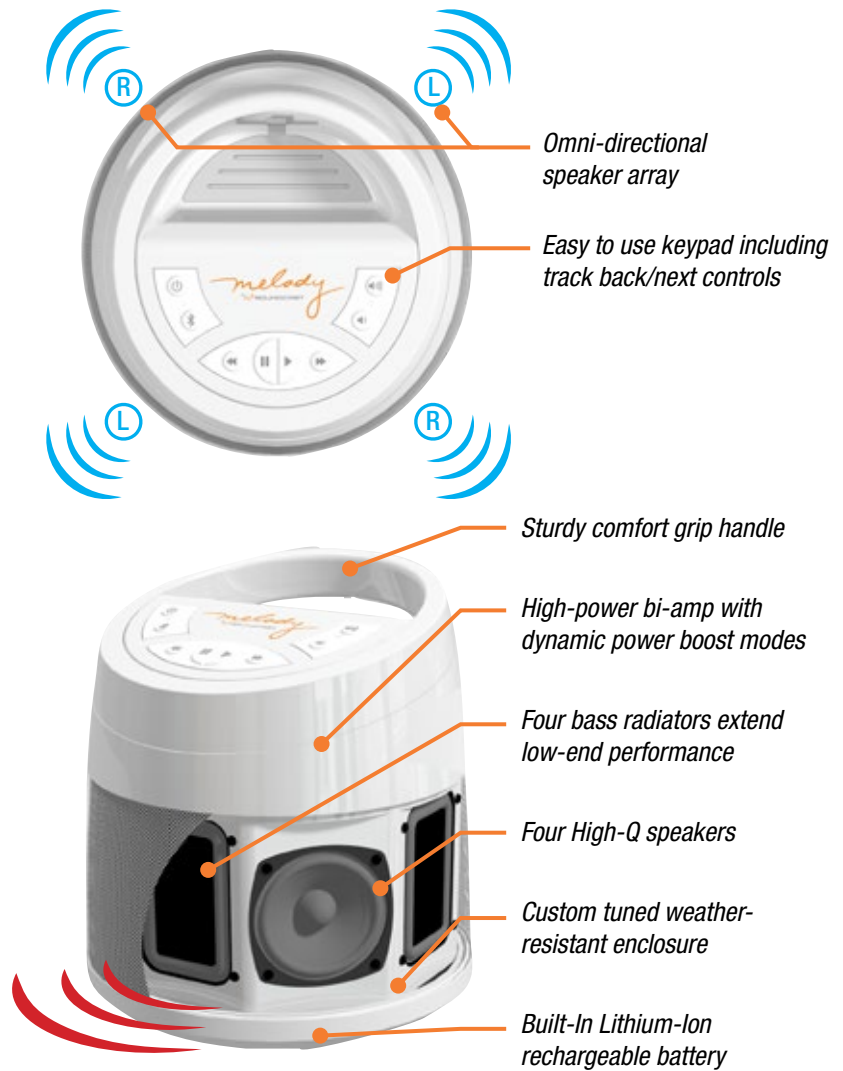

Features

- Robust weather resistant enclosure designed to operate indoors and outdoors, in cold and heat, in moderate snow and rain
- Built-in high-capacity lithium-ion battery pack provides up to 20 hours of playtime on a single charge
- Highly portable design. Built in sturdy carrying handle makes it quick and easy to take anywhere and enjoy hours of uninterrupted play time
- Convenient volume and remote functions including; Play, Pause, Track Next, Back commands using keypad on Melody without having to access your Smartphone or mobile device
- Controls music Apps such as Rhapsody®, Pandora®, iTunes® and more
- Rapid Battery Charging circuit supports flexible USB charging from many sources (A/C, Car, Boat, RV, Computer, etc)
- 12-volt automotive adapter and USB charging cable included
- AUX input allows for use with any audio source
- AAC / aptX Lossless Quality codecs for superior Bluetooth audio performance with compatible devices
- Bluetooth standard up to 33ft broadcast range depending on location/environment

¹ Depending upon volume level and source material
² AVRCP v1.4 support required

Melody is one of the first products of its type to support both aptX and AAC lossless quality codecs. This means that if you use a compatible device, you will experience superior audio fidelity and quality over most other A2DP only compatible products. Capable Apple IOS devices use AAC for high quality Bluetooth playback while most other brands/devices utilize aptX for high-quality Bluetooth.