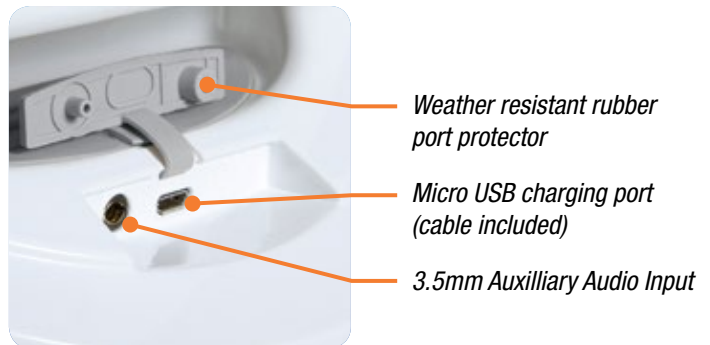

Specifications

DRIVERS:	Four full-range Hi-Q 3" drivers + four highly tuned bass radiators operating in a stereo 360° array using IMPP cones and rubber surrounds.	BLUETOOTH:	Bluetooth v3.0 with (A2DP v1.2/AVRCP v1.4 profiles, aptX and AAC lossless codec support). Keypad track controls via Bluetooth for convenient control from speaker
AMPLIFIER:	Proprietary Soundcast DPAT (Dynamic Power Amplification Technology) with burst power, provides maximum power and battery efficiency to delivery high volume, distortion free audio to the 8 speaker system.	DSP:	Proprietary high-performance DSP for EQ and audio optimization
BATTERY:	Rechargeable Lithium Ion internal battery with Micro-USB port for convenient USB charging	DIMENSIONS:	Diameter 9.0" (22.9 cm) Height 9.5" (24.1 cm)
		WEIGHT:	Unit only 9 lbs (4.1kg)
		I/O PORTS:	(x1) 3.5mm Aux audio input, (x1) Micro-USB for charging .5mA to 2.1A capable for rapid charge (if charging device supports)