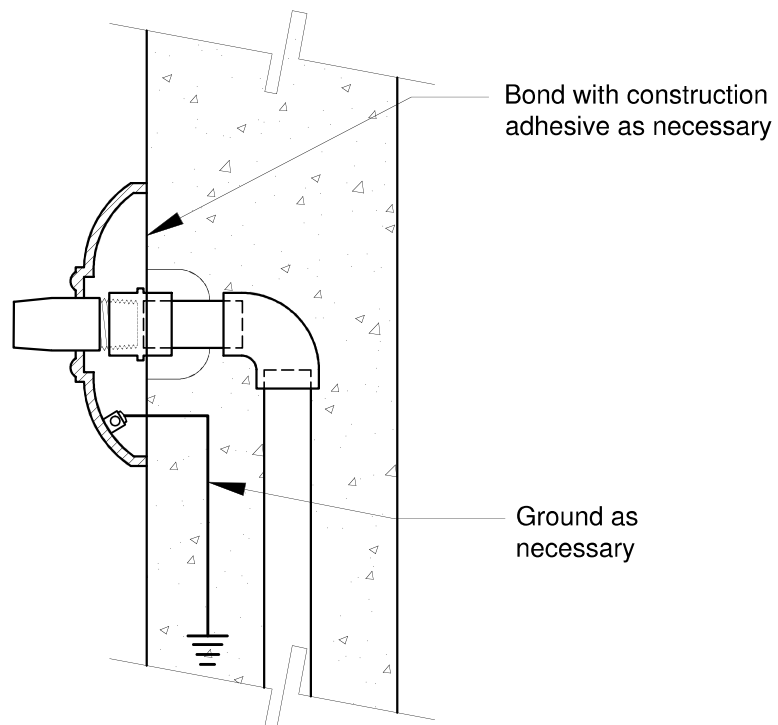

BLACK OAK FOUNDRY

16205 Ward Way, City of Industry, CA 91745
Phone (949)305-7372 • FAX (949)206-1178

www.BlackOakFoundry.com

NOTE:

This drawing is only a guide to be used in planning the placement and layout of the spout. When laying out the final location of the plumbing and mounting studs, use the exact piece that will be installed.