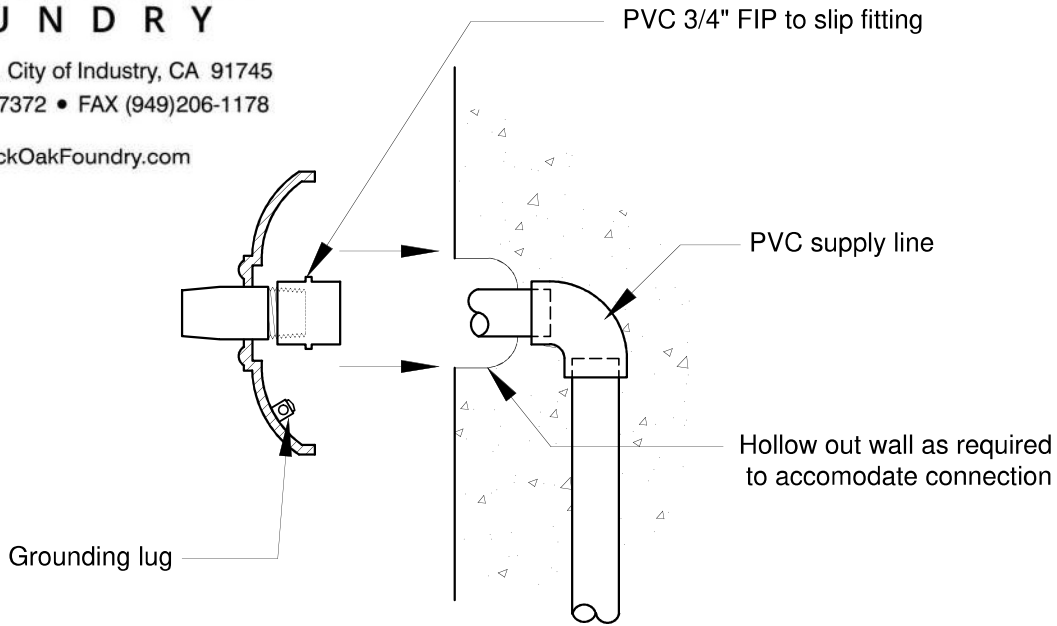

BLACK OAK FOUNDRY

16205 Ward Way, City of Industry, CA 91745
Phone (949)305-7372 • FAX (949)206-1178

www.BlackOakFoundry.com

NOTE:

This drawing is only a guide to be used in planning the placement and layout of the spout. When laying out the final location of the plumbing and mounting studs, use the exact piece that will be installed.