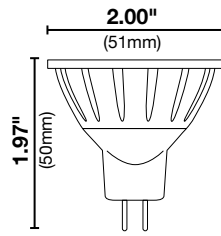

2.5W / 4W / 4.5W / 8W

This lamp can be used in Sollos[®] Fixtures.

www.solloslighting.com

Ordering Information

Watt	Base	Product #	Product Code	Description	Volts	Color Temp.	CRI	Lumens	CBCP	Useful Life*	Beam Spread	Pkg. Qty.	MOL	Equivalent Wattage
2.5	GU5.3	81055	MR16NFL10/827/LED	Narrow Flood ++	10-18	2700K	82	200	800	40,000	20°	1/10	1.97"	10
2.5	GU5.3	81079	MR16NFL10/830/LED	Narrow Flood ++	10-18	3000K	82	210	830	40,000	20°	1/10	1.97"	10
2.5	GU5.3	81056	MR16FL10/827/LED	Flood ++	10-18	2700K	82	200	300	40,000	40°	1/10	1.97"	10
2.5	GU5.3	81077	MR16FL10/830/LED	Flood ++	10-18	3000K	82	210	320	40,000	40°	1/10	1.97"	10
2.5	GU5.3	81058	MR16FL10/850/LED	Flood ++	10-18	5000K	82	230	350	40,000	40°	1/10	1.97"	10
2.5	GU5.3	81057	MR16WFL10/827/LED	Wide Flood ++	10-18	2700K	82	200	200	40,000	60°	1/10	1.97"	10
2.5	GU5.3	81080	MR16WFL10/830/LED	Wide Flood ++	10-18	3000K	82	210	220	40,000	60°	1/10	1.97"	10
4	GU5.3	81059	MR16BBF/827/LED	Narrow Flood ++	10-18	2700K	82	300	900	40,000	20°	1/10	1.97"	20
4	GU5.3	81081	MR16BBF/830/LED	Narrow Flood ++	10-18	3000K	82	310	1100	40,000	20°	1/10	1.97"	20
4	GU5.3	81060	MR16BAB/827/LED	Flood ++	10-18	2700K	82	300	440	40,000	40°	1/10	1.97"	20
4	GU5.3	81062	MR16BAB/830/LED	Flood ++	10-18	3000K	82	310	500	40,000	40°	1/10	1.97"	20
4	GU5.3	81063	MR16BAB/850/LED	Flood ++	10-18	5000K	82	340	530	40,000	40°	1/10	1.97"	20
4	GU5.3	81061	MR16WFL20/827/LED	Wide Flood ++	10-18	2700K	82	300	210	40,000	60°	1/10	1.97"	20
4	GU5.3	81082	MR16WFL20/830/LED	Wide Flood ++	10-18	3000K	82	310	230	40,000	60°	1/10	1.97"	20
4.5	GU5.3	81064	MR16FRA/827/LED	Narrow Flood ++	10-15	2700K	82	380	1700	40,000	20°	1/10	1.97"	35
4.5	GU5.3	81083	MR16FRA/830/LED	Narrow Flood ++	10-15	3000K	82	390	1800	40,000	20°	1/10	1.97"	35
4.5	GU5.3	81065	MR16FMW/827/LED	Flood ++	10-15	2700K	82	380	600	40,000	40°	1/10	1.97"	35
4.5	GU5.3	81067	MR16FMW/830/LED	Flood ++	10-15	3000K	82	390	650	40,000	40°	1/10	1.97"	35
4.5	GU5.3	81068	MR16FMW/850/LED	Flood ++	10-15	5000K	82	430	700	40,000	40°	1/10	1.97"	35
4.5	GU5.3	81066	MR16WFL35/827/LED	Wide Flood ++	10-15	2700K	82	380	300	40,000	60°	1/10	1.97"	35
4.5	GU5.3	81084	MR16WFL35/830/LED	Wide Flood ++	10-15	3000K	82	390	320	40,000	60°	1/10	1.97"	35
8	GU5.3	81069	MR16EXZ/827/LED	Narrow Flood ++	10-18	2700K	82	590	2700	40,000	20°	1/10	1.97"	50
8	GU5.3	81085	MR16EXZ/830/LED	Narrow Flood ++	10-18	3000K	82	600	2800	40,000	20°	1/10	1.97"	50
8	GU5.3	81070	MR16EXN/827/LED	Flood ++	10-18	2700K	82	590	1100	40,000	40°	1/10	1.97"	50
8	GU5.3	81072	MR16EXN/830/LED	Flood ++	10-18	3000K	82	600	1200	40,000	40°	1/10	1.97"	50
8	GU5.3	81073	MR16EXN/850/LED	Flood ++	10-18	5000K	82	660	1400	40,000	40°	1/10	1.97"	50
8	GU5.3	81071	MR16FNV/827/LED	Wide Flood ++	10-18	2700K	82	590	500	40,000	60°	1/10	1.97"	50
8	GU5.3	81086	MR16FNV/830/LED	Wide Flood ++	10-18	3000K	82	600	520	40,000	60°	1/10	1.97"	50