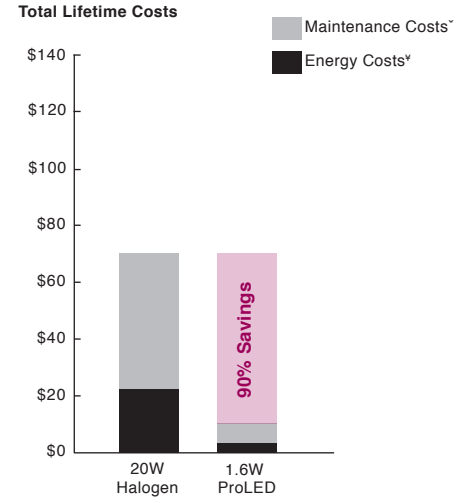

ProLED[®]

Omnidirectional IP65 JC Lamps

Product #: _____ Type: _____

Project: _____ Date: _____

Comments: _____ Initials: _____

Specifications

- Shell allows for smooth even illumination while adding a durable level of protection to the LEDs
- 15,000 hour life results in lower maintenance costs over time
- IP65 Rated for use where exposed directly to water from rain or irrigation
- 10-15V input range
- Universal operating position, fits most landscape fixtures
- RoHS Compliant

Savings Comparison

* Maintenance costs based on 15 minutes at \$40 per/hr
 † Energy costs based on \$0.11 kWh

Ordering Information

	Watt	Base	Product #	Product Code	Description	Volts	Color Temp.	CRI	Lumens	Useful Life*	Pkg. Qty.	Diameter	MOL	Equivalent Wattage
☼	1.2	G4	81998	JC1/830/OMNI/IP65/LED	IP65 Rated	10-15	3000K	82	110	15,000	1/10	0.37"	1.18"	10
☼	2.0	G4	81999	JC2/830/OMNI/IP65/LED	IP65 Rated	10-15	3000K	82	200	15,000	1/10	0.39"	1.46"	20
☼	2.5	G4	81996	JC3/830/OMNI/IP65/LED	IP65 Rated	10-15	3000K	80	300	15,000	1/10	0.52"	1.61"	20