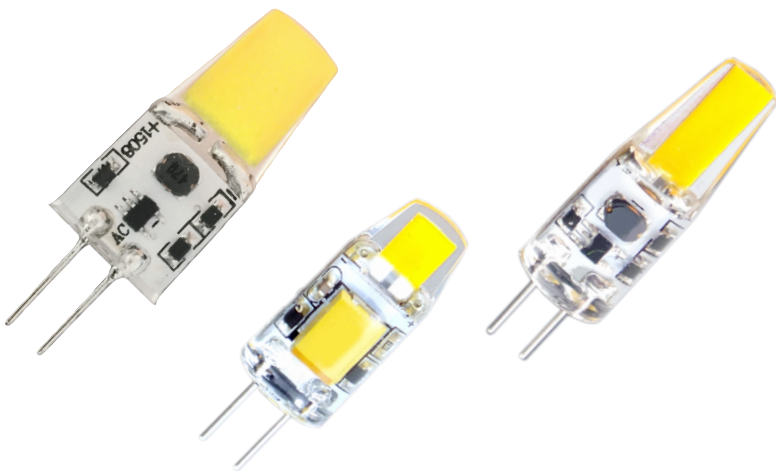

LED LAMPS

ProLED[®] **Omnidirectional IP65 JC Lamps**

Energy Saver

Low Maintenance

ProLED[®] Omnidirectional JC lamps offer the perfect combination of uniform distribution and durability

Omnidirectional for Smooth, Even Light Distribution

ProLED[®]

Omnidirectional IP65 JC Lamps

Product #: _____ Type: _____

Project: _____ Date: _____

Comments: _____ Initials: _____

Specifications

- Shell allows for smooth even illumination while adding a durable level of protection to the LEDs
- 15,000 hour life results in lower maintenance costs over time
- IP65 Rated for use where exposed directly to water from rain or irrigation
- 10-15V input range
- Universal operating position, fits most landscape fixtures
- RoHS Compliant

☼ NEW ITEM

* Useful Life is defined as the point in time at which the lamp will maintain at least 70% of its initial lumens. The lamp will continue to burn past this point, but at decreased light levels.