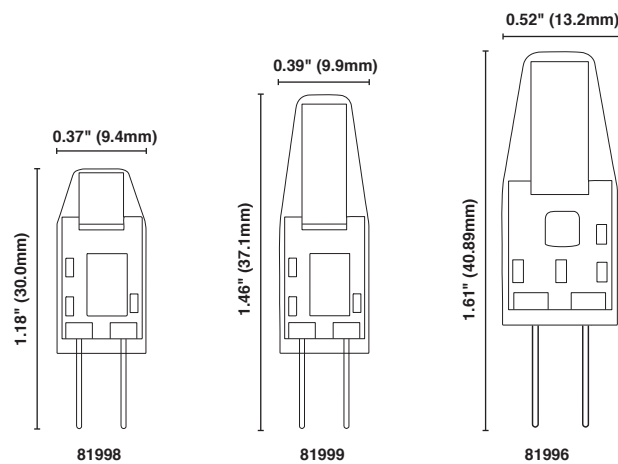

ProLED[®]

Omnidirectional IP65 JC Lamps

Product #: _____ Type: _____

Project: _____ Date: _____

Comments: _____ Initials: _____

Specifications

- Shell allows for smooth even illumination while adding a durable level of protection to the LEDs
- 15,000 hour life results in lower maintenance costs over time
- IP65 Rated for use where exposed directly to water from rain or irrigation
- 10-15V input range
- Universal operating position, fits most landscape fixtures
- RoHS Compliant

Savings Comparison

* Maintenance costs based on 15 minutes at \$40 per/hr
 † Energy costs based on \$0.11 kWh

Ordering Information

	Watt	Base	Product #	Product Code	Description	Volts	Color Temp.	CRI	Lumens	Useful Life*	Pkg. Qty.	Diameter	MOL	Equivalent Wattage
☼	1.2	G4	81998	JC1/830/OMNI/IP65/LED	IP65 Rated	10-15	3000K	82	110	15,000	1/10	0.37"	1.18"	10
☼	2.0	G4	81999	JC2/830/OMNI/IP65/LED	IP65 Rated	10-15	3000K	82	200	15,000	1/10	0.39"	1.46"	20
☼	2.5	G4	81996	JC3/830/OMNI/IP65/LED	IP65 Rated	10-15	3000K	80	300	15,000	1/10	0.52"	1.61"	20