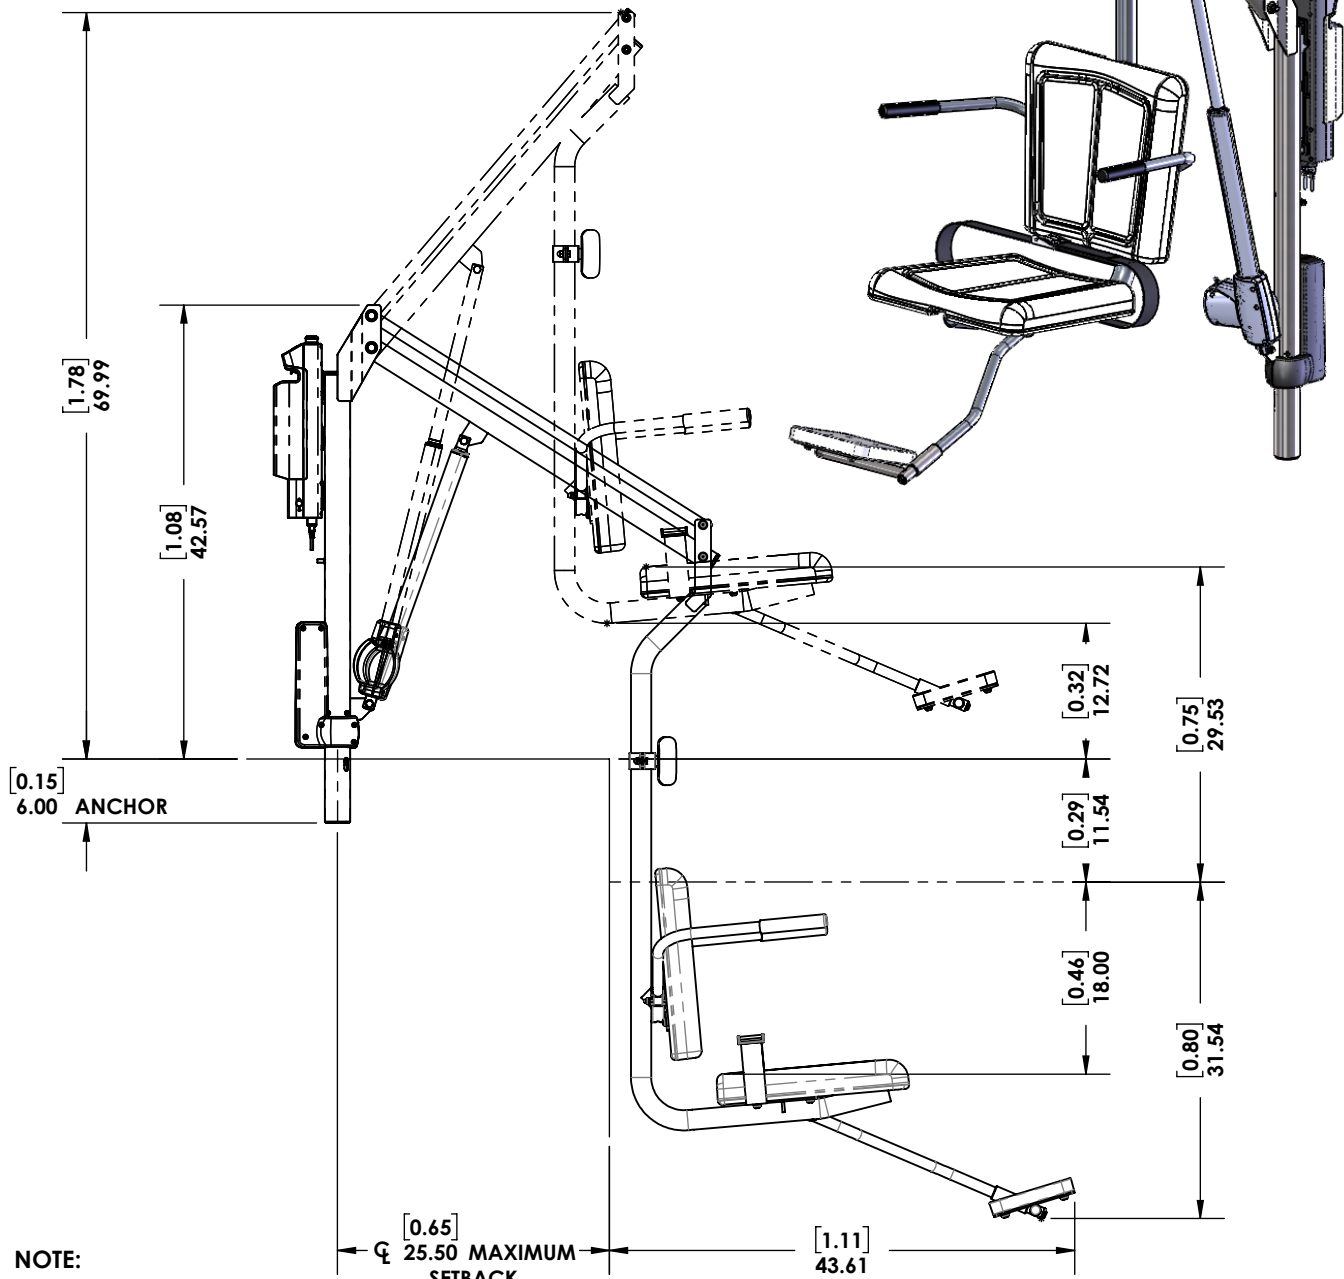

CONTINUOUS
360° ROTATION

NOTE:

1 DIMENSIONS VARY WITH SPECIFIC APPLICATIONS. SPECIFICATIONS ARE NOMINAL AND ARE SUBJECT TO CHANGE. PLEASE CONTACT SPECTRUM AQUATICS FOR CUSTOM APPLICATIONS.

ENGINEERING DATA

PRODUCT: MOTION TREK 400 DLX

PRODUCT #: 163145-DLX

MATERIAL: 304L STAINLESS STEEL

REVISION: A Wednesday, July 13, 2016 12:01:16 PM