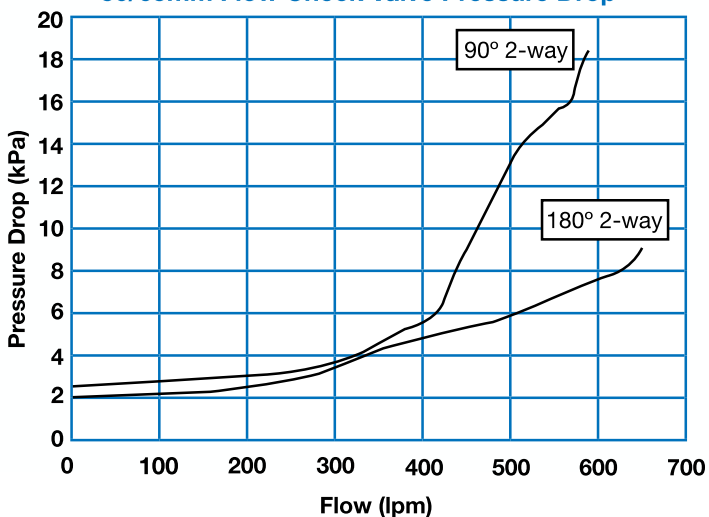

The Flow Check valve's pressure rating of 400 kPa (58 psi) and its 316 stainless steel fasteners make it suitable for domestic and commercial applications.

14641	Flow Check Valve 180°	40/50mm	1 ½" / 2"
146419	Flow Check Valve 90°	40/50mm	1 ½" / 2"
14651	Flow Check Valve 180°	50/65mm	2" / 2 ½"
146519	Flow Check Valve 90°	50/65mm	2" / 2 ½"

50/65mm Flow Check Valve Pressure Drop