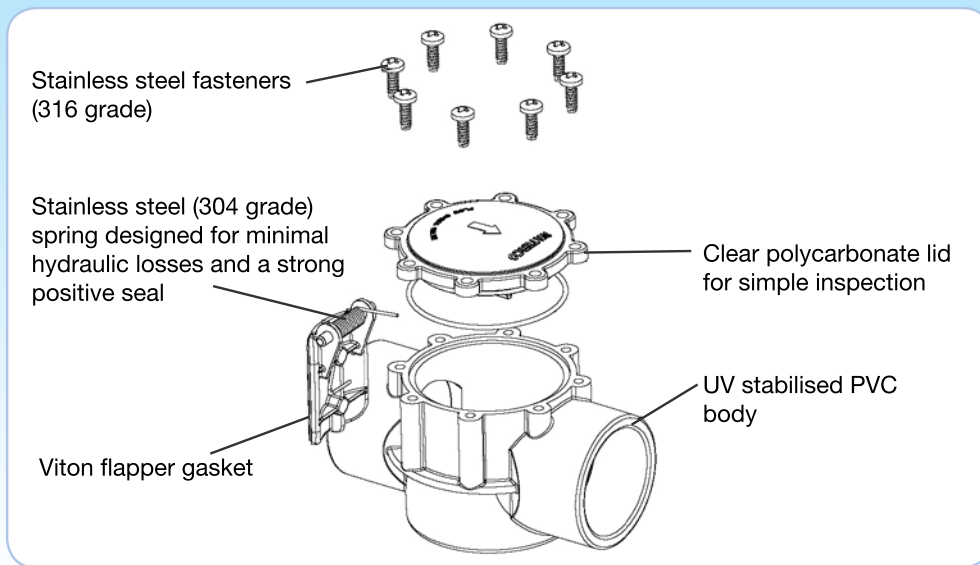

WATERCO

CHECK VALVES

Simple to install, inspect and service

Waterco's Flow Check valves have been designed to be simple to install, inspect and service. With a 304 grade stainless steel spring designed for minimal hydraulic losses and a stronger positive seal, it is ideal for both inlet and return lines.

- Eliminate the loss of prime on the suction side of a pump.
- Prevent the drain down of water towards pumps and filters.
- Prevent water flow in an unwanted direction.
- Viton flapper seal for improve compatibility or resistance to oils.

Waterco 90 degree and 180 degree Flow Check Valve

Waterco's Check Valve has been designed to be simple to install, inspect and service. With a 304 grade stainless steel spring designed for minimal hydraulic losses and a stronger positive seal, it is ideal for both inlet and return lines. Equipped with a Viton flapper gasket for improve compatibility or resistance to oils.

The Flow Check valve's pressure rating of 400 kPa (58 psi) and its 316 stainless steel fasteners make it suitable for domestic and commercial applications.

14641	Flow Check Valve 180°	40/50mm	1 ½" / 2"
146419	Flow Check Valve 90°	40/50mm	1 ½" / 2"
14651	Flow Check Valve 180°	50/65mm	2" / 2 ½"
146519	Flow Check Valve 90°	50/65mm	2" / 2 ½"