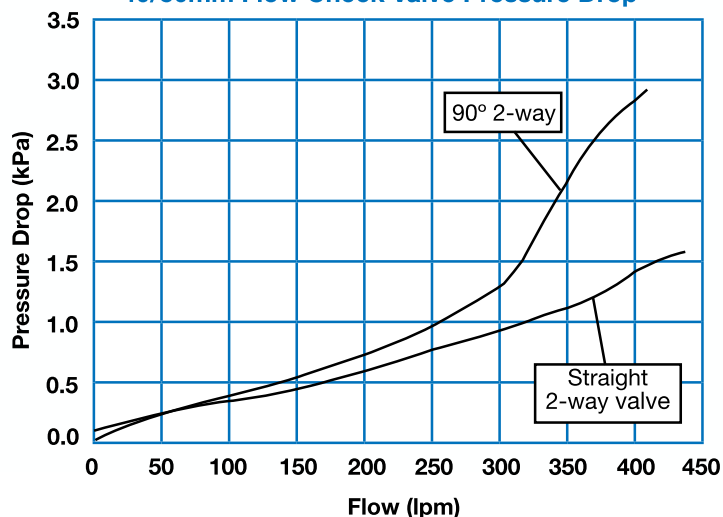

40/50mm Flow Check Valve Pressure Drop