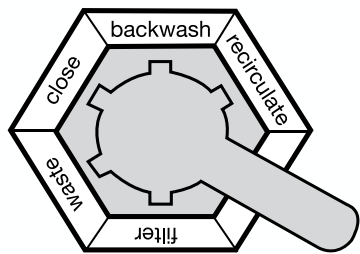

# MULTIPOINT VALVES

## Heavy duty construction

Constructed from heavy duty ABS and GFPP, Waterco Multipoint valves are designed for maximum performance and working pressures.

- 6-position multiple valve positions
- Top and Side Mount configurations
- Rated at 400 kPa

Waterco's entire range of Multiport valves are engineered to withstand a working pressure of up to 400 kPa (58 psi) with a test pressure of 600 kPa (87 psi).

	Max flow rate	Body	Lid	Handle	Rotor	Hardware	Union Nut	Union Tail
40mm MPV	320	ABS	ABS	ABS	GF Noryl	SS304	ABS	PVC
50mm MPV	510	ABS	ABS	ABS	GF Noryl	SS304	ABS	PVC
65mm MPV	780	ABS	GFPP	ABS	GF Noryl	SS304	ABS	PVC
80mm MPV	1080	GFPP	GFPP	ABS	GF Noryl	SS304	ABS	PVC

### MULTIPORT VALVE MAIN FUNCTIONS

- Filter - downward flow through the filter bed to outlet
- Backwash - upward flow through the filter bed to waste
- Rinse - downward flow through the filter bed to waste
- Waste - bypass the filter bed to waste
- Re-circulate - bypass the filter bed to outlet
- Closed - no flow to the filter