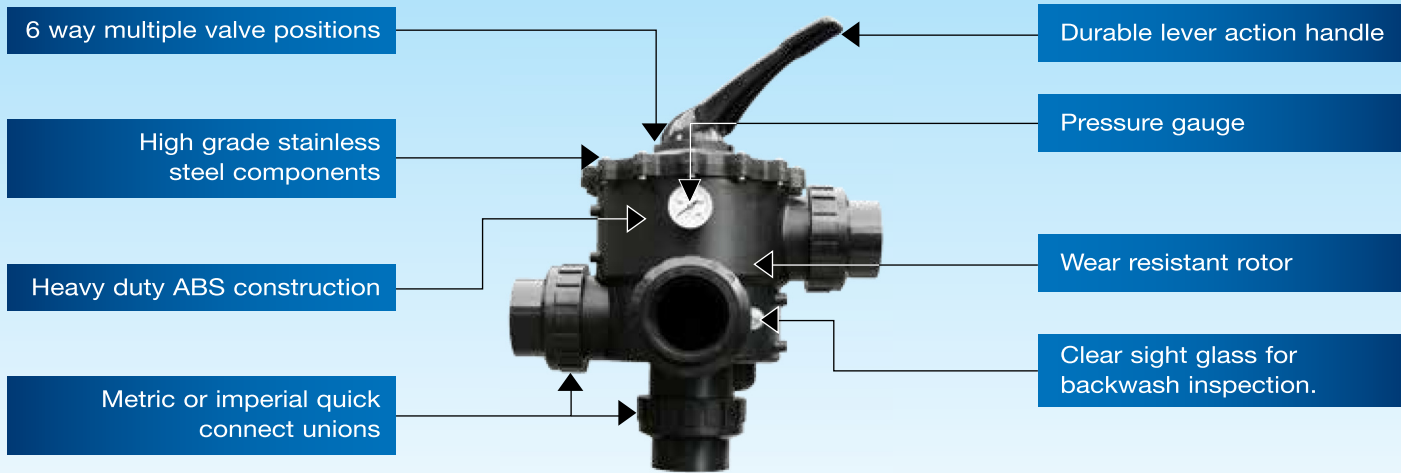

# MULTIPOINT VALVES

## Heavy duty construction

Constructed from heavy duty ABS and GFPP, Waterco Multipoint valves are designed for maximum performance and working pressures.

- 6-position multiple valve positions
- Top and Side Mount configurations
- Rated at 400 kPa

Waterco's entire range of Multiport valves are engineered to withstand a working pressure of up to 400 kPa (58 psi) with a test pressure of 600 kPa (87 psi).

	Max flow rate	Body	Lid	Handle	Rotor	Hardware	Union Nut	Union Tail
40mm MPV	320	ABS	ABS	ABS	GF Noryl	SS304	ABS	PVC
50mm MPV	510	ABS	ABS	ABS	GF Noryl	SS304	ABS	PVC
65mm MPV	780	ABS	GFPP	ABS	GF Noryl	SS304	ABS	PVC
80mm MPV	1080	GFPP	GFPP	ABS	GF Noryl	SS304	ABS	PVC