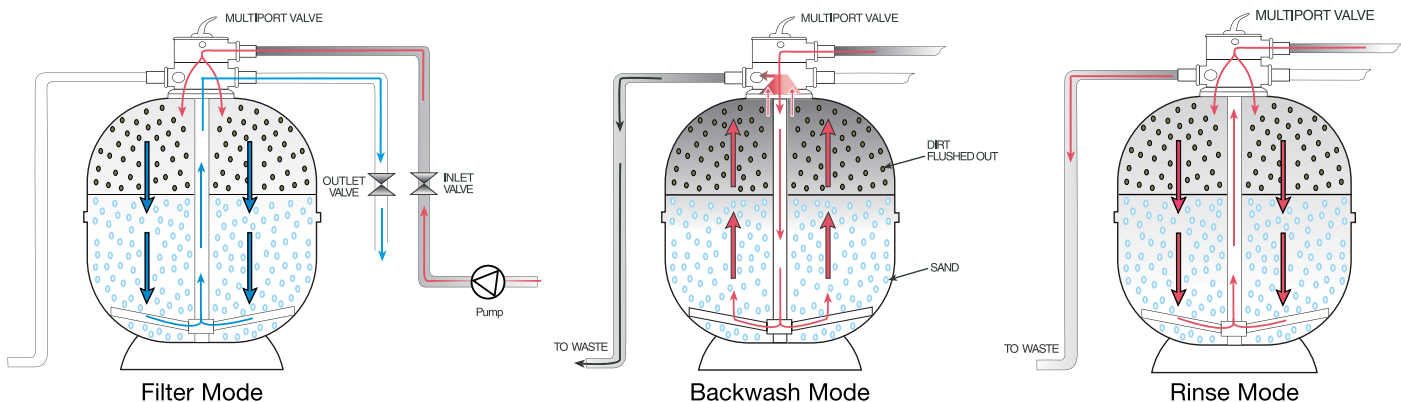

## Heavy duty construction

Constructed from heavy duty ABS and GFPP, Waterco Multipoint valves are designed for maximum performance and working pressures.

- 6-position multiple valve positions
- Top and Side Mount configurations
- Rated at 400 kPa

Waterco's entire range of Multiport valves are engineered to withstand a working pressure of up to 400 kPa (58 psi) with a test pressure of 600 kPa (87 psi).

	Max flow rate	Body	Lid	Handle	Rotor	Hardware	Union Nut	Union Tail
40mm MPV	320	ABS	ABS	ABS	GF Noryl	SS304	ABS	PVC
50mm MPV	510	ABS	ABS	ABS	GF Noryl	SS304	ABS	PVC
65mm MPV	780	ABS	GFPP	ABS	GF Noryl	SS304	ABS	PVC
80mm MPV	1080	GFPP	GFPP	ABS	GF Noryl	SS304	ABS	PVC

### MULTIPORT VALVE MAIN FUNCTIONS

- Filter - downward flow through the filter bed to outlet
- Backwash - upward flow through the filter bed to waste
- Rinse - downward flow through the filter bed to waste
- Waste - bypass the filter bed to waste
- Re-circulate - bypass the filter bed to outlet
- Closed - no flow to the filter

Cleansing a filter simply requires shifting the Multiport lever from the "filter" position to the "backwash" position, which reverses the flow of water in the filter, flushing the filter bed.