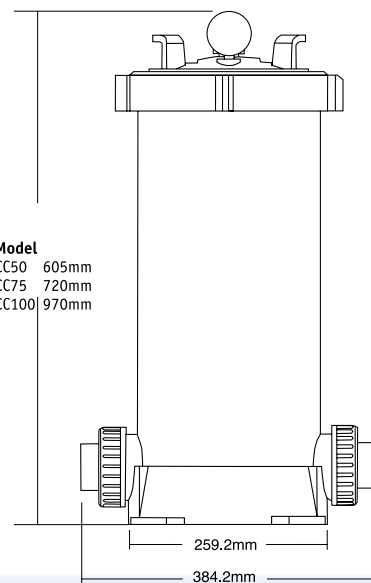

Warranty

Waterco is proud to show its absolute confidence in its range of Trimline cartridge filters by offering a 10 (5+5) tank warranty and 1 year warranty on all other components.

Commercial applications attract a 1 year tank warranty.