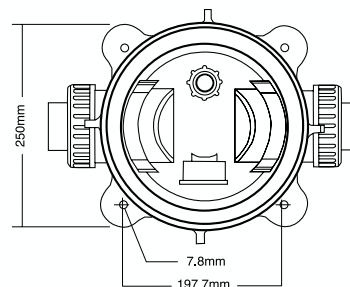

Material: Polyester Fabric material, Vinyl Plastisol end caps and a Polypropylene core

Operating Temperature: 4°C to 50°C

Maximum Pressure Drop: 20 kPa

Simple Maintenance

The filter cartridge is easily cleaned by hosing the pleats with a standard garden hose.

Dimension

Technical Specifications

Product Description	Filter Area		Max. Flow Rate		Working Pressure		Pool Size		Overall Weight (kg)
	(m ²)	(ft ²)	lpm	m ³ /hr	kPa	psi	litres	m ³	
Trimline CC50	4.6	50	190	11.4	350	50	68,400	68.4	8.6
Trimline CC75	6.9	75	280	16.8	350	50	100,800	100.8	10.5
Trimline CC100	9.3	100	380	22.8	350	50	136,800	136.8	14.0