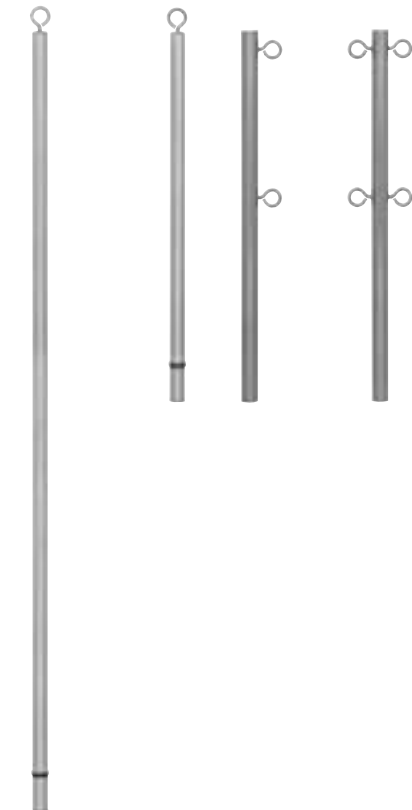

Backstroke and Recall Stanchions

- Tubing: 1.90" OD
- Wall Thickness: .065", .109", or .145"
- Stainless Steel: 304
- Recommended anchors: AS-100D or AS-100S-MG (order separately)
- Recommended escutcheon: EP-100F (order separately)

Model No.	Description	Shipping			
		Weight	Length	Width	Height
10163	4'6" with .065" wall	7 lbs 3kg	55" 140cm	3" 8cm	3" 8cm
10164	4'6" with .109" wall	11 lbs 5kg	55" 140cm	3" 8cm	3" 8cm
10165	4'6" with .145" wall	14 lbs 6kg	55" 140cm	3" 8cm	3" 8cm
10166	8' with .065" wall	12 lbs 5kg	97" 246cm	3" 8cm	3" 8cm
10167	8' with .109" wall	18 lbs 8kg	97" 246cm	3" 8cm	3" 8cm
10168	8' with .145" wall	23 lbs 10kg	97" 246cm	3" 8cm	3" 8cm

Parts & Accessories

- 35-102 Sliding collar for 1.90" OD

Sliding Collar

Line and Crowd Control Stanchions

- Tubing: 1.625" or 1.90" OD
- Wall Thickness: .065"
- Stainless Steel: 304
- Recommended Anchors: A40698-0 for 1.50" and AS-100P or AS-100B for 1.90" (order separately)
- Recommended Escutcheon: EP-103 for 1.625" and EP-100F for 1.90" (order separately)

Model No.	Description	Shipping			
		Weight	Length	Width	Height
ST-100	3' 1.90" OD Stanchion with 1 eyebolt	6 lbs 3kg	40" 102cm	2" 5.m	2" 5cm
ST-101	3' 1.90" OD Stanchion with 2 eyebolts	6 lbs 3kg	40" 102cm	2" 5.m	2" 5cm
ST-102	3' 1.90" OD Stanchion with 4 eyebolts	7 lbs 3kg	40" 102cm	2" 5.m	2" 5cm
A41783-0	3' 1.625" OD Stanchion with 1 eyebolt anchor, plug	6 lbs 3kg	3" 8cm	2" 5cm	2" 5cm
A41789-0	7' 1.625" OD Stanchion with 1 eyebolt anchor, plug	11 lbs 5kg	7" 18cm	2" 5cm	2" 5cm