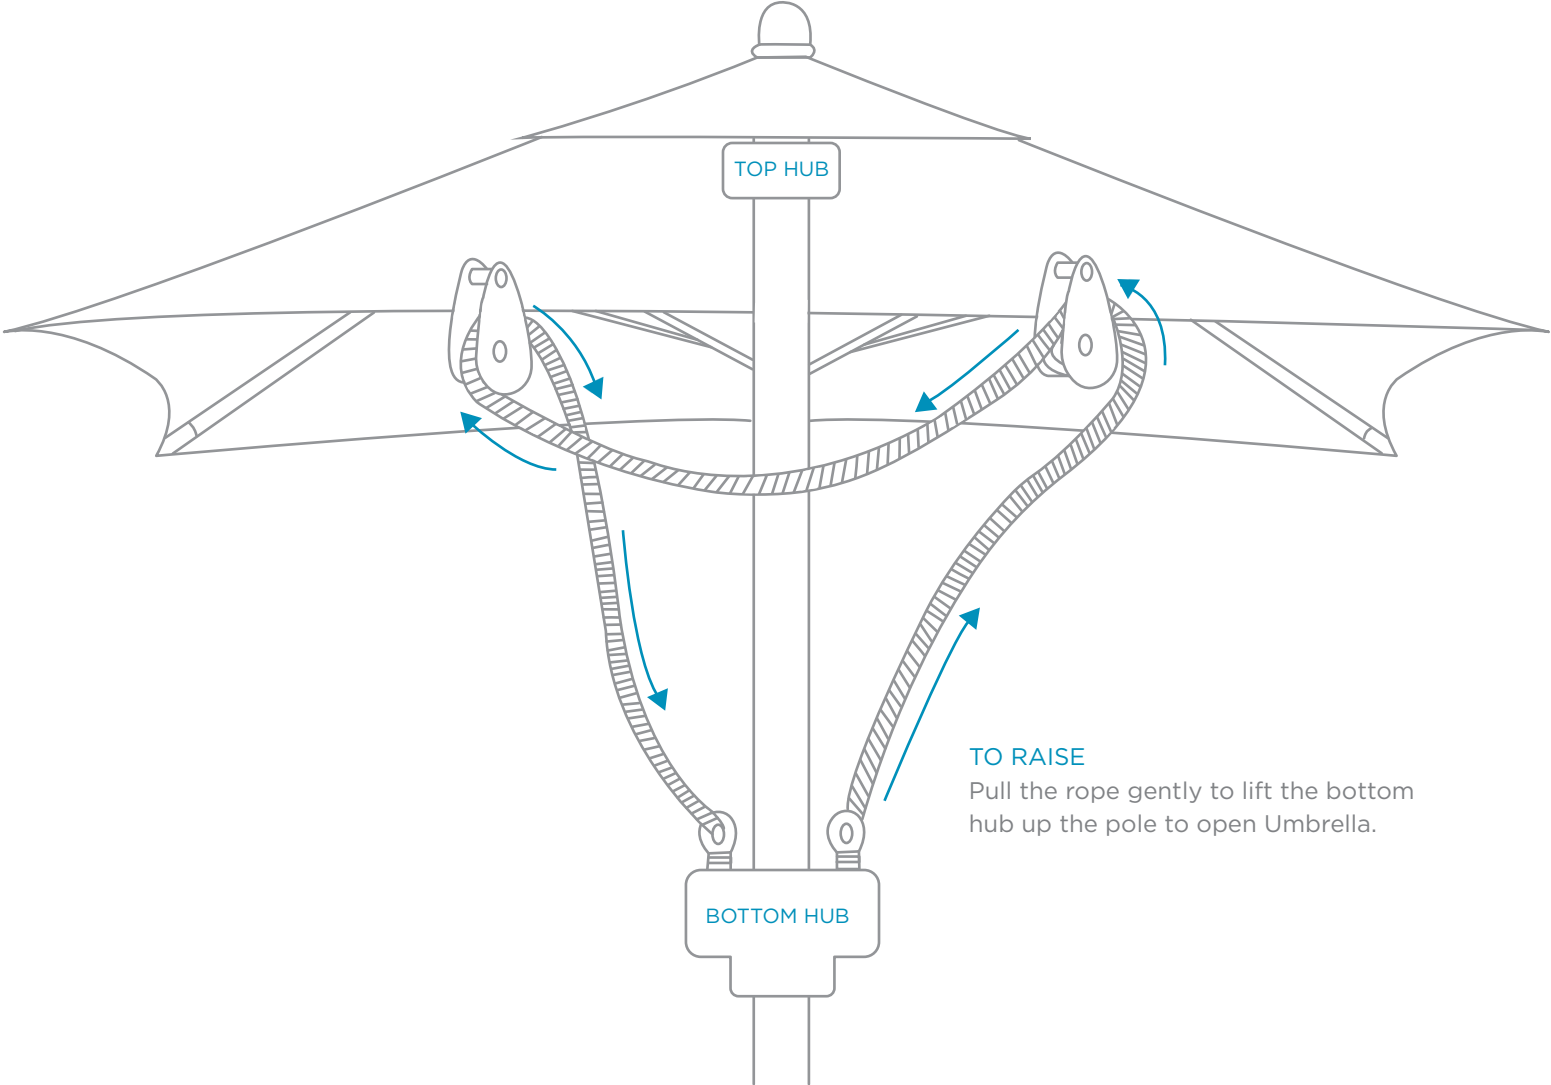

CHOICE UMBRELLA

BASE SOLD SEPARATELY

8' OCTAGON

HEIGHT: 96"

9' OCTAGON

HEIGHT: 96"

11' OCTAGON

HEIGHT: 102"

6' SQUARE

HEIGHT: 96"

7.5' SQUARE

HEIGHT: 102"

FEATURES

- Perfect for residential or commercial use
- Use in-pool or on deck
- Pulley and pin operation
- 1.5" solid, one-piece powder coated pole
- Flexible fiberglass ribs with molded nylon joints, hubs, and end tips
- Canopy features a single sewn in vent and Sunbrella marine or furniture grade fabric
- High resistance to wind, corrosion, rust and warping
- Pair with a Ledge Lounger table, an umbrella base, or use freestanding in an umbrella sleeve
- Custom pole heights available upon request.

POLE FINISHES

See website for available canopy color options.

PULLEY & PIN OPERATED SYSTEM

TO RAISE
Pull the rope gently to lift the bottom hub up the pole to open Umbrella.