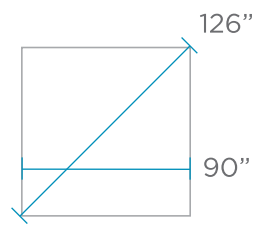

CHOICE UMBRELLA

BASE SOLD SEPARATELY

8' OCTAGON

HEIGHT: 96"

9' OCTAGON

HEIGHT: 96"

11' OCTAGON

HEIGHT: 102"

6' SQUARE

HEIGHT: 96"

7.5' SQUARE

HEIGHT: 102"

FEATURES

- Perfect for residential or commercial use
- Use in-pool or on deck
- Pulley and pin operation
- 1.5" solid, one-piece powder coated pole
- Flexible fiberglass ribs with molded nylon joints, hubs, and end tips
- Canopy features a single sewn in vent and Sunbrella marine or furniture grade fabric
- High resistance to wind, corrosion, rust and warping
- Pair with a Ledge Lounger table, an umbrella base, or use freestanding in an umbrella sleeve
- Custom pole heights available upon request.