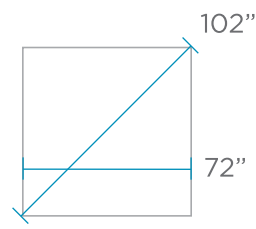

CHOICE UMBRELLA

BASE SOLD SEPARATELY

8' OCTAGON

HEIGHT: 96"

9' OCTAGON

HEIGHT: 96"

11' OCTAGON

HEIGHT: 102"

6' SQUARE

HEIGHT: 96"

7.5' SQUARE

HEIGHT: 102"

FEATURES

- Perfect for residential or commercial use
- Use in-pool or on deck
- Pulley and pin operation
- 1.5" solid, one-piece powder coated pole
- Flexible fiberglass ribs with molded nylon joints, hubs, and end tips
- Canopy features a single sewn in vent and Sunbrella marine or furniture grade fabric
- High resistance to wind, corrosion, rust and warping
- Pair with a Ledge Lounger table, an umbrella base, or use freestanding in an umbrella sleeve
- Custom pole heights available upon request.