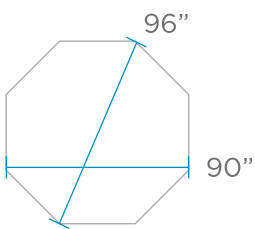

CHOICE UMBRELLA

BASE SOLD SEPARATELY

8' OCTAGON

HEIGHT: 96"

9' OCTAGON

HEIGHT: 96"

11' OCTAGON

HEIGHT: 102"

6' SQUARE

HEIGHT: 96"

7.5' SQUARE

HEIGHT: 102"

FEATURES

- Perfect for residential or commercial use
- Use in-pool or on deck
- Pulley and pin operation
- 1.5" solid, one-piece powder coated pole
- Flexible fiberglass ribs with molded nylon joints, hubs, and end tips
- Canopy features a single sewn in vent and Sunbrella marine or furniture grade fabric
- High resistance to wind, corrosion, rust and warping
- Pair with a Ledge Lounger table, an umbrella base, or use freestanding in an umbrella sleeve
- Custom pole heights available upon request.