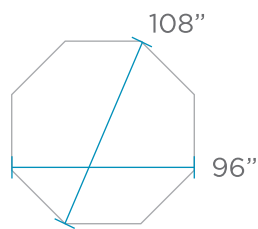

CHOICE UMBRELLA

BASE SOLD SEPARATELY

8' OCTAGON

HEIGHT: 96"

9' OCTAGON

HEIGHT: 96"

11' OCTAGON

HEIGHT: 102"

6' SQUARE

HEIGHT: 96"

7.5' SQUARE

HEIGHT: 102"

FEATURES

- Perfect for residential or commercial use
- Use in-pool or on deck
- Pulley and pin operation
- 1.5" solid, one-piece powder coated pole
- Flexible fiberglass ribs with molded nylon joints, hubs, and end tips
- Canopy features a single sewn in vent and Sunbrella marine or furniture grade fabric
- High resistance to wind, corrosion, rust and warping
- Pair with a Ledge Lounger table, an umbrella base, or use freestanding in an umbrella sleeve
- Custom pole heights available upon request.