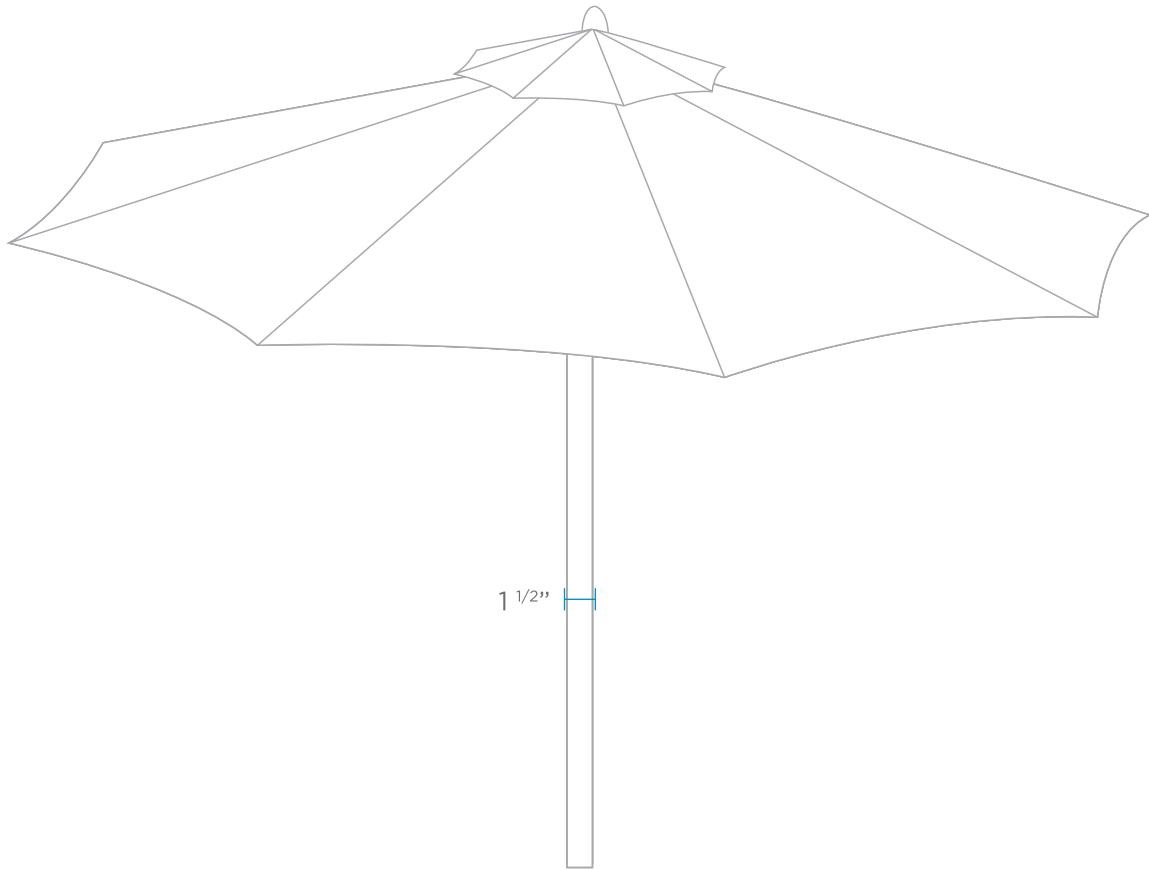

CHOICE UMBRELLA

BASE SOLD SEPARATELY

8' OCTAGON

HEIGHT: 96"

9' OCTAGON

HEIGHT: 96"

11' OCTAGON

HEIGHT: 102"

6' SQUARE

HEIGHT: 96"

7.5' SQUARE

HEIGHT: 102"

FEATURES

- Perfect for residential or commercial use
- Use in-pool or on deck
- Pulley and pin operation
- 1.5" solid, one-piece powder coated pole
- Flexible fiberglass ribs with molded nylon joints, hubs, and end tips
- Canopy features a single sewn in vent and Sunbrella marine or furniture grade fabric
- High resistance to wind, corrosion, rust and warping
- Pair with a Ledge Lounger table, an umbrella base, or use freestanding in an umbrella sleeve
- Custom pole heights available upon request.

POLE FINISHES

See website for available canopy color options.

PULLEY & PIN OPERATED SYSTEM

TO RAISE
Pull the rope gently to lift the bottom hub up the pole to open Umbrella.