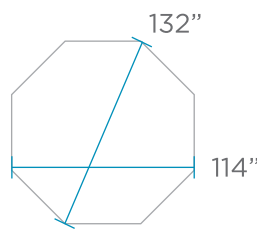

CHOICE UMBRELLA

BASE SOLD SEPARATELY

8' OCTAGON

HEIGHT: 96"

9' OCTAGON

HEIGHT: 96"

11' OCTAGON

HEIGHT: 102"

6' SQUARE

HEIGHT: 96"

7.5' SQUARE

HEIGHT: 102"

FEATURES

- Perfect for residential or commercial use
- Use in-pool or on deck
- Pulley and pin operation
- 1.5" solid, one-piece powder coated pole
- Flexible fiberglass ribs with molded nylon joints, hubs, and end tips
- Canopy features a single sewn in vent and Sunbrella marine or furniture grade fabric
- High resistance to wind, corrosion, rust and warping
- Pair with a Ledge Lounger table, an umbrella base, or use freestanding in an umbrella sleeve
- Custom pole heights available upon request.