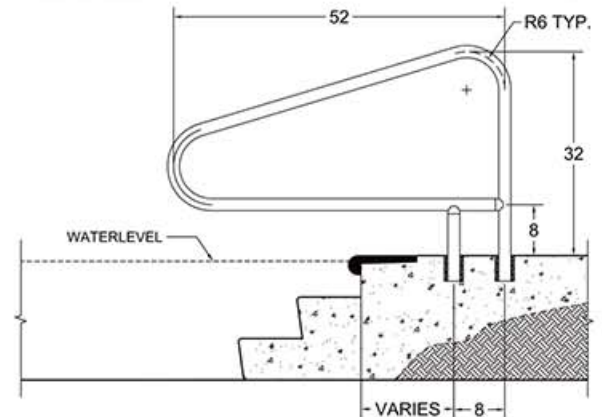

RETURN-TO-DECK HANDRAIL
CBRTD-352 CROSS BRACED