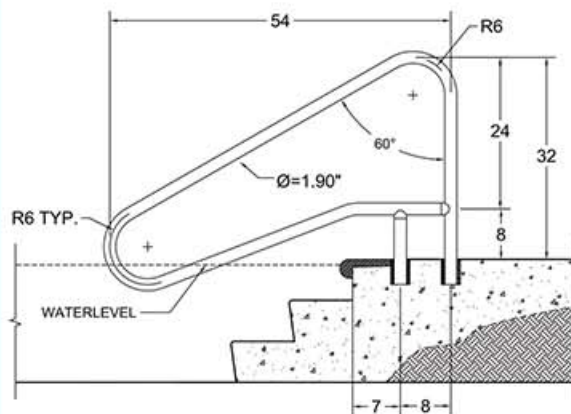

SAFTRON

Commercial Cross-braced Handrails

Features

- High impact polymer exterior
- Fully Reinforced- Aluminum reinforced interior
- Tubing: 1.90" OD, 1.38" ID
- Bends: 6" radius
- Wall thickness: .25"

Model	Description	Shipping Wt.	L	W	H
CBRTD-352	52" W x 32" H, 3 Bend	20 lbs.	56"	40"	2"
CBRTD-354	54" W x 32" H, 3 Bend	20 lbs.	56"	40"	2"
CBRTD-448	48" W x 32" H, 4 Bend	18 lbs.	56"	40"	2"

All measurements on center. Escutcheons are included. When ordering, add the color to the end of the model number: (W) White, (B) Beige, (G) Gray, (T) Taupe, (BK) Black. Saftron ladders and rails are available in custom bends, sizes, and colors.

RETURN-TO-DECK HANDRAIL
CBRTD-354 CROSS BRACED

RETURN-TO-DECK HANDRAIL
CBRTD-352 CROSS BRACED

RETURN-TO-DECK HANDRAIL
CBRTD-448 CROSS BRACED