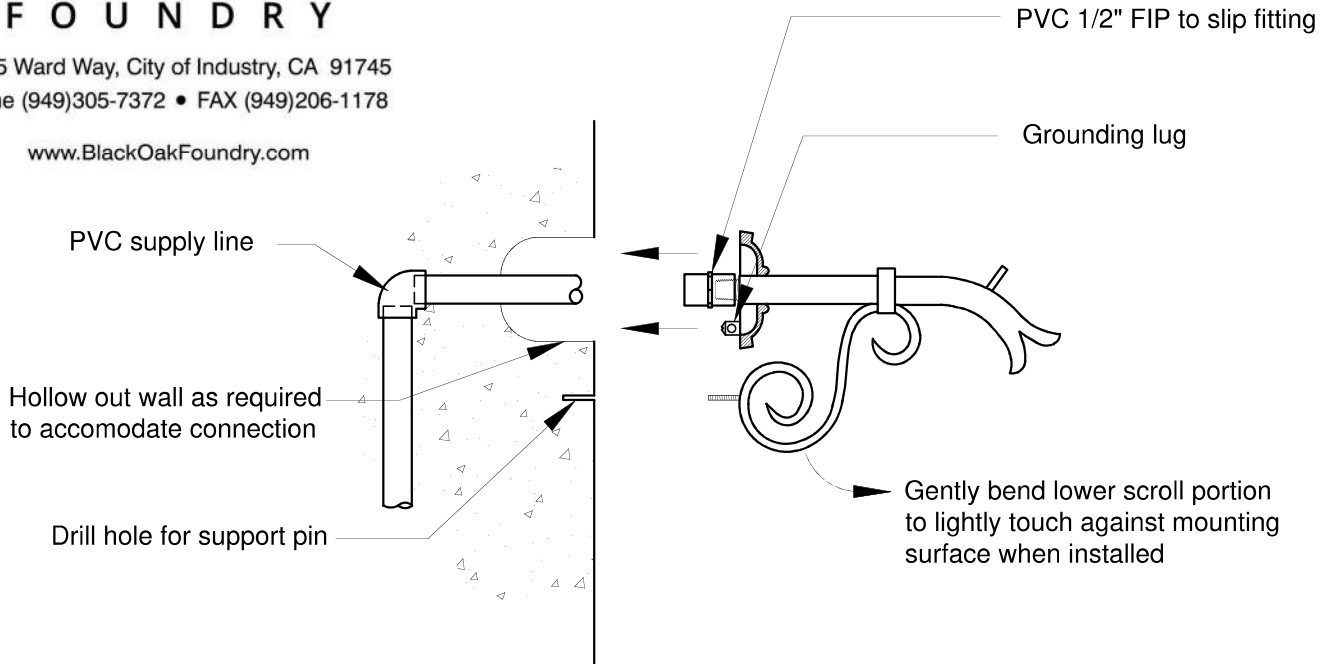

16205 Ward Way, City of Industry, CA 91745
Phone (949)305-7372 • FAX (949)206-1178

www.BlackOakFoundry.com

NOTE: This drawing is only a guide to be used in planning the placement and layout of the spout. When laying out the final location of the plumbing and mounting studs, use the exact piece that will be installed.