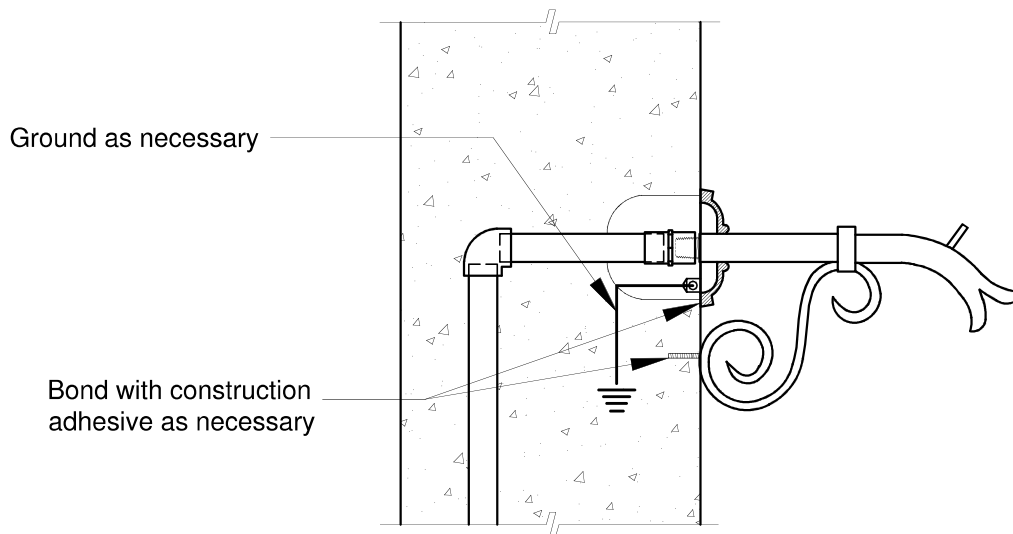

16205 Ward Way, City of Industry, CA 91745
Phone (949)305-7372 • FAX (949)206-1178

www.BlackOakFoundry.com

NOTE: This drawing is only a guide to be used in planning the placement and layout of the spout. When laying out the final location of the plumbing and mounting studs, use the exact piece that will be installed.