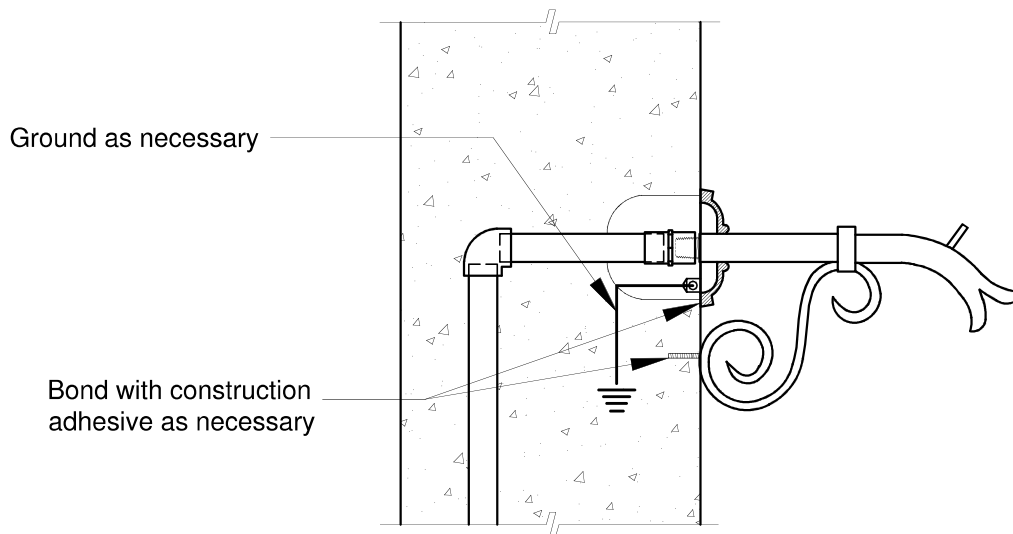

16205 Ward Way, City of Industry, CA 91745
Phone (949)305-7372 • FAX (949)206-1178

www.BlackOakFoundry.com

NOTE:

This drawing is only a guide to be used in planning the placement and layout of the spout. When laying out the final location of the plumbing and mounting studs, use the exact piece that will be installed.