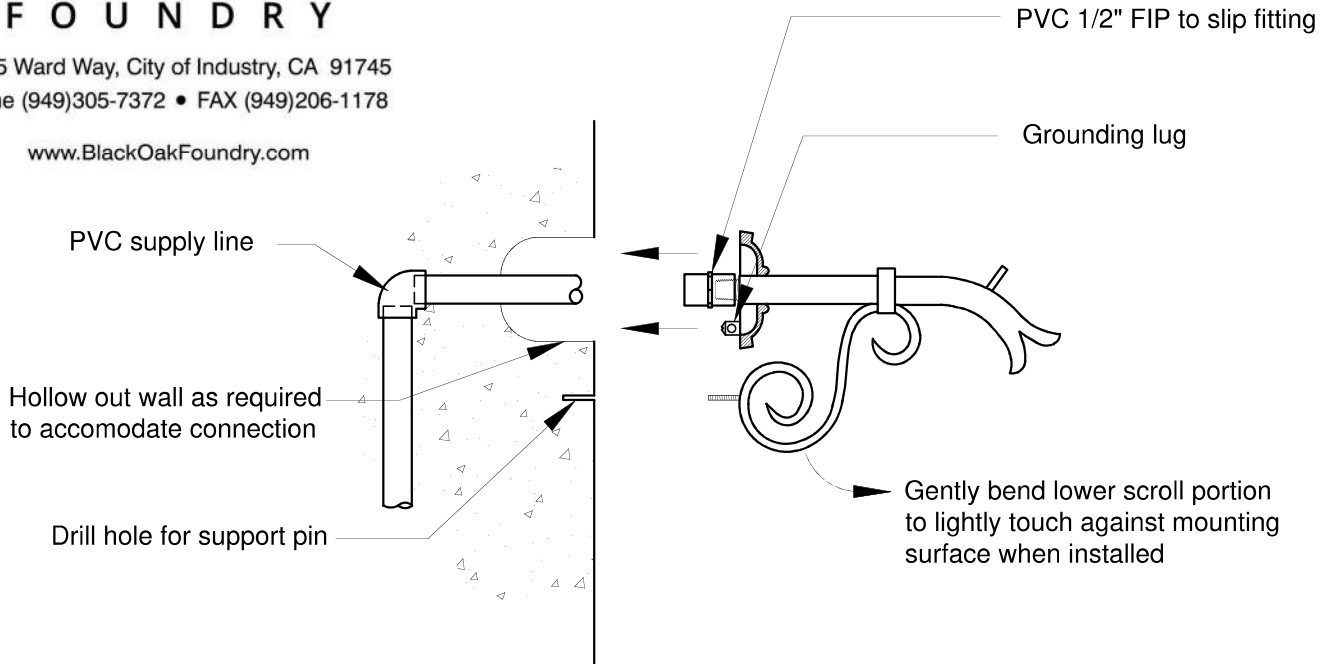

16205 Ward Way, City of Industry, CA 91745
Phone (949)305-7372 • FAX (949)206-1178

www.BlackOakFoundry.com

NOTE:

This drawing is only a guide to be used in planning the placement and layout of the spout. When laying out the final location of the plumbing and mounting studs, use the exact piece that will be installed.