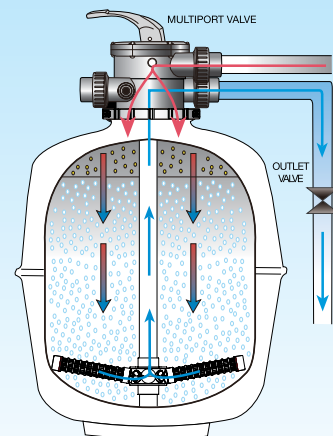

Pressure rated at 250 kPa, Exotuf filters are ideal for pools equipped with in floor cleaning systems and high powered pumps.

Ease of Maintenance

Cleansing the filter simply requires turning the filter's multiport lever from the "filter" position to the "backwash" position, which reverses the flow of water in the filter, flushing the filter bed.

Maximum working temperature of 50°C

Filter Mode

Backwash Mode

Technical Specification

Model No.	Valve Size (mm)	Inner Dia. (mm)	Filter Area (sq.m ²)	Bed Depth (mm)	Max. Flow* (lpm)	Max. Pool Size (litres)	Min. Backwash (lpm)	Media Volume (litres)	Glass Pearl (kg)	Sand 16/30 (kg)	Zeolite 1 - 2.2 (kg)
E400	40	400	0.13	160	100	36,200	94	27	44	40	33