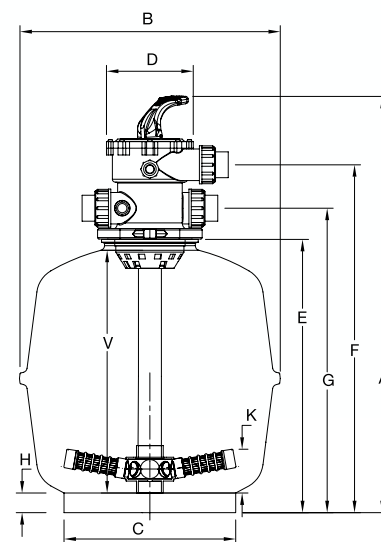

OFFICES - AUSTRALIA
NSW - Sydney (Head Office)
Tel: +61 2 9898 8600
QLD - Brisbane
Tel: +61 7 3299 9900
VIC/TAS - Melbourne
Tel: +61 3 9764 1211
WA - Perth
Tel: +61 8 9273 1900
SA/NT - Adelaide
Tel: +61 8 8244 6000

OFFICES - OVERSEAS
Waterco (Europe) Limited
Sittingbourne, Kent, UK
Tel: +44 (0) 1795 521 733
Waterco (USA) Inc
Augusta, Georgia, USA
Tel: +1 706 793 7291
Waterco Canada
Longueuil, Quebec, Canada
Tel: +1 450 748 1421
Waterco (NZ) Limited
Auckland, New Zealand

Waterco (C) Limited
Guangzhou, China
Tel: +86 20 3222 2180
Waterco (Far East) Sdn Bhd
Selangor, Malaysia
Tel: +60 3 6145 6000
PT Waterco Indonesia
Jakarta, Indonesia
Tel: +62 21 4585 1481
Waterco Singapore Intl Pte Ltd
Nehsons Building, Singapore

DISTRIBUTED BY:

WATERCO

WATERCO

WATERCO