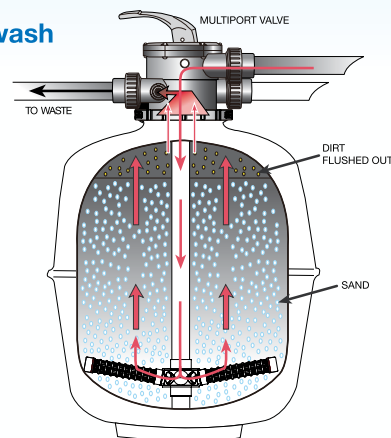

Pressure rated at 250 kPa, Exotuf filters are ideal for pools equipped with in floor cleaning systems and high powered pumps.

Ease of Maintenance

Cleansing the filter simply requires turning the filter's multiport lever from the "filter" position to the "backwash" position, which reverses the flow of water in the filter, flushing the filter bed.

Maximum working temperature of 50°C

Filter Mode

Backwash Mode

Technical Specification

Model No.	Valve Size (mm)	Inner Dia. (mm)	Filter Area (sq.m ²)	Bed Depth (mm)	Max. Flow* (lpm)	Max. Pool Size (litres)	Min. Backwash (lpm)	Media Volume (litres)	Glass Pearl (kg)	Sand 16/30 (kg)	Zeolite 1 - 2.2 (kg)
E400	40	400	0.13	160	100	36,200	94	27	44	40	33