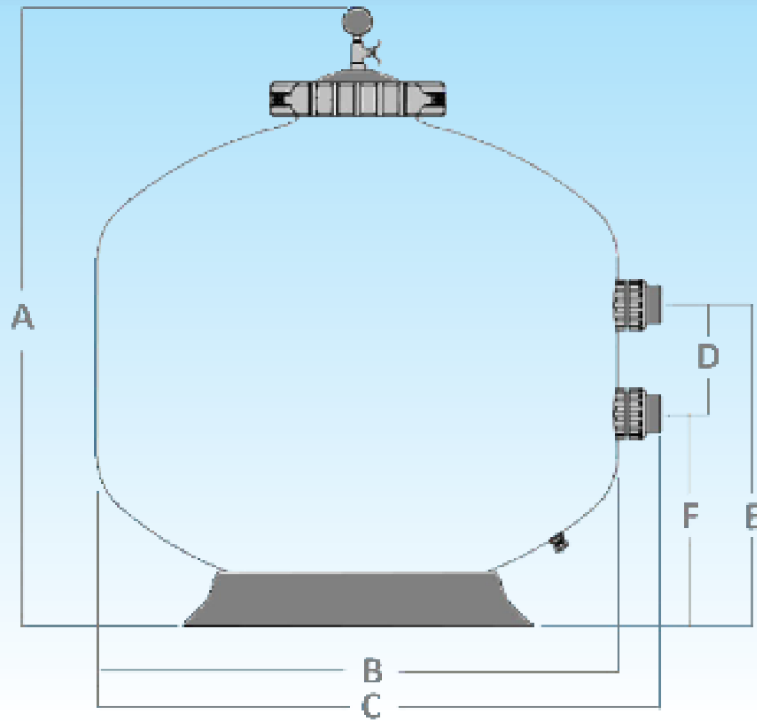

WATERCO[®]

water, the liquid of life

HRV SERIES

Side Mount Media Filter

Waterco HRV fiberglass filters embody the latest in fiberglass winding technology. The HRV series filters are constructed from anticorrosive, nontoxic materials and are engineered to withstand the high flow and pressures of today's pool and industrial systems.

- Reinforced neck ring and solid lid closure
 - 2" Multiport Valve, with 2" Bulkhead connections
 - 10 Year Tank Warranty
 - NSF listed

30
years
Since 1981

www.waterco.us

Model	A	B	C	D	E	F
22207188	32.19	19.00	19.50	8.00	18.75	10.58
22207248	37.59	24.64	27.72	8.00	19.63	11.63
22207308	40.06	31.34	34.22	8.00	22.09	14.09
22207368	45.50	36.50	39.59	8.00	23.62	15.62

Model	Description	Media Capacity	Area Sq. Ft.	Flow Rate	Shipping Weight
22207188	HRV, 18" Side Mount Sand Series, 2" ports (no valve)	150 lbs	1.76	26 - 35	44 lbs
22207248	HRV, 24" Side Mount Sand Series, 2" ports (no valve)	300 lbs	3.14	47 - 63	56 lbs
22207308	HRV, 30" Side Mount Sand Series, 2" ports (no valve)	500 lbs	4.91	74 - 98	75 lbs
22207368	HRV, 36" Side Mount Sand Series, 2" ports (no valve)	800 lbs	7.07	106 - 141	104 lbs

Note: Multiport must be ordered separately HRV
2" side mount multiport (all HRV) - 2290590P

- * Fiberglass filament wound tank
- * 2" bulkhead connections
- * 10-year tank warranty
- * 50 psi maximum operating pressure