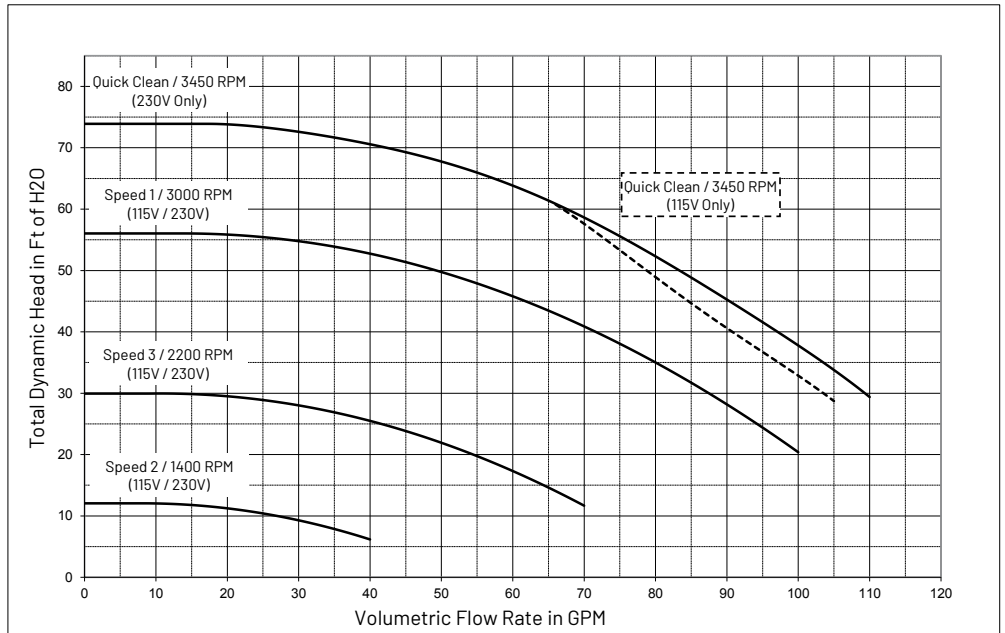

Display shows energy usage and other key operational information.

**When sold and installed by a pool professional.

SUPERFLO® VST

VARIABLE SPEED PUMP

SuperFlo VST Performance Curves for Preset Speeds

The SuperFlo VST Variable Speed Pump has earned the Eco Select® brand distinction as one of the greenest and most efficient choices from Pentair.