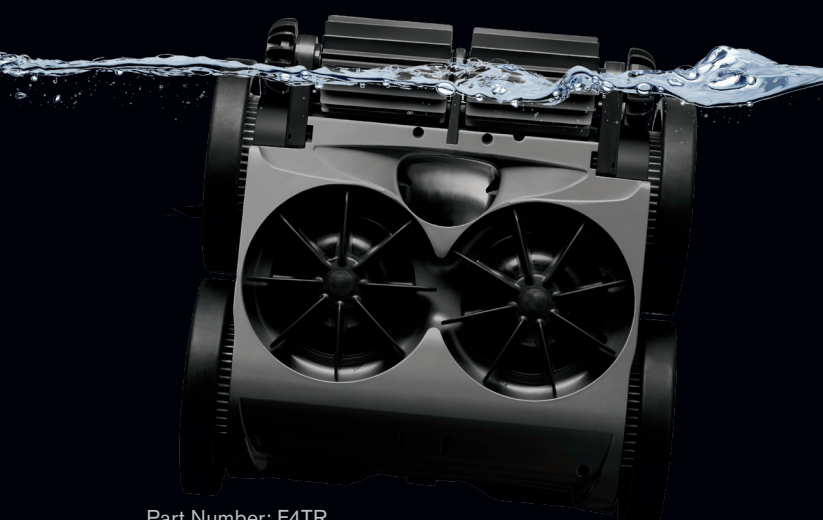

### AGGRESSIVE WALL-CLIMBING

4WD agility enables advanced cleaning of the floors, walls and waterline.

### EXTRA-LARGE DEBRIS INTAKE & SUPERIOR VACUUM POWER

Easily vacuums up large debris like acorns, leaves and pebbles.

### MULTI-DIRECTIONAL NAVIGATION

Delivers quick and efficient coverage of the entire pool.

Part Number: F4TR

Specifications	POLARIS QUATTRO SPORT
Venturi Jets	3 Jets
Vacuum Inlet	2 3/4"
Active Brushing	Yes
Drive Mechanism	4WD
Tires	Classic, Black
Debris Canister	Easy-Clean with Dual-Stage Filtration
Debris Capacity	3.5 L Canister
Auto Backup	Yes
Requires Booster Pump	Yes
Pool Type / Surface	In-Ground / All