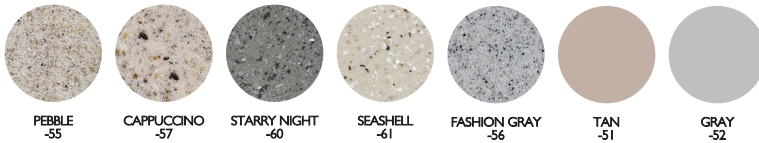

29 LF RIVER RUN (Style 29A)

- LEFT TURN (part #RRS29A-CL-**XX**)
- RIGHT TURN (part #RRS29A-CR-**XX**)

PICK THE COLOR

- 51 TAN
- 52 GRAY
- 54 MONT BLANC
- 55 PEBBLE
- 56 FASHION GRAY
- 57 CAPPUCCINO
- 58 AUTUMN SUN
- 60 STARRY NIGHT
- 61 SEASHELL

REPLACE THE **XX** IN THE PART NUMBERS TO INDICATE COLOR CODE WHEN ORDERING.

STANDARD COLORS

SPECIAL ORDER COLORS*

*Special Order Colors may result in longer lead times. Contact Customer Service at 800.824.4387 for more information.

- LEFT TURN (part #GRS10-CL-XX)
- RIGHT TURN (part #GRS10-CR-XX)

15 FT GARDEN RIDE SLIDE

- LEFT TURN (part #GRS15-CL-XX)
- RIGHT TURN (part #GRS15-CR-XX)

PICK THE COLOR

- 51 TAN
- 52 GRAY
- 54 MONT BLANC
- 55 PEBBLE
- 56 FASHION GRAY
- 57 CAPPUCCINO
- 58 AUTUMN SUN
- 60 STARRY NIGHT
- 61 SEASHELL

REPLACE THE XX IN THE PART NUMBERS TO INDICATE COLOR CODE WHEN ORDERING.

STANDARD COLORS

SPECIAL ORDER COLORS*

*Special Order Colors may result in longer lead times. Contact Customer Service at 800.824.4387 for more information.