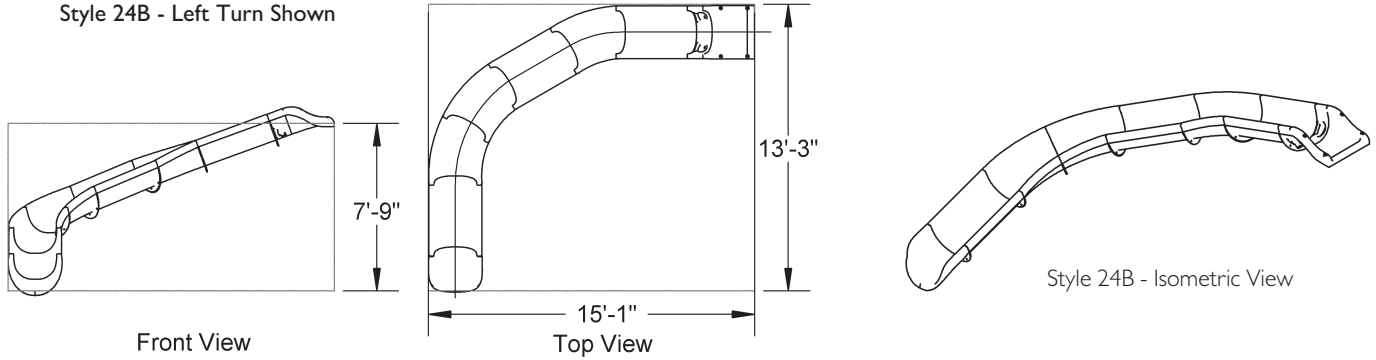

RIVER RUN PRODUCT SELECTION GUIDE - DEALER COPY

TIP: the part numbers represent approximate linear foot length of the slide.

19 LINEAR FEET RIVER RUN
Style 19A - Left Turn Shown

19 LINEAR FEET RIVER RUN
Style 19B - Left Turn Shown

23 LINEAR FEET RIVER RUN
Style 23A - Left Turn Shown

24 LINEAR FEET RIVER RUN
Style 24A - Left Turn Shown

RIVER RUN PRODUCT SELECTION GUIDE - CONTINUED

TIP: the part numbers represent approximate linear foot length of the slide.

24 LINEAR FEET RIVER RUN Style 24B - Left Turn Shown

29 LINEAR FEET RIVER RUN Style 29A - Left Turn Shown

PICK THE STYLE

19 LF RIVER RUN (Style 19A)

- LEFT TURN (part #RRS19A-CL-**XX**)
- RIGHT TURN (part #RRS19A-CR-**XX**)