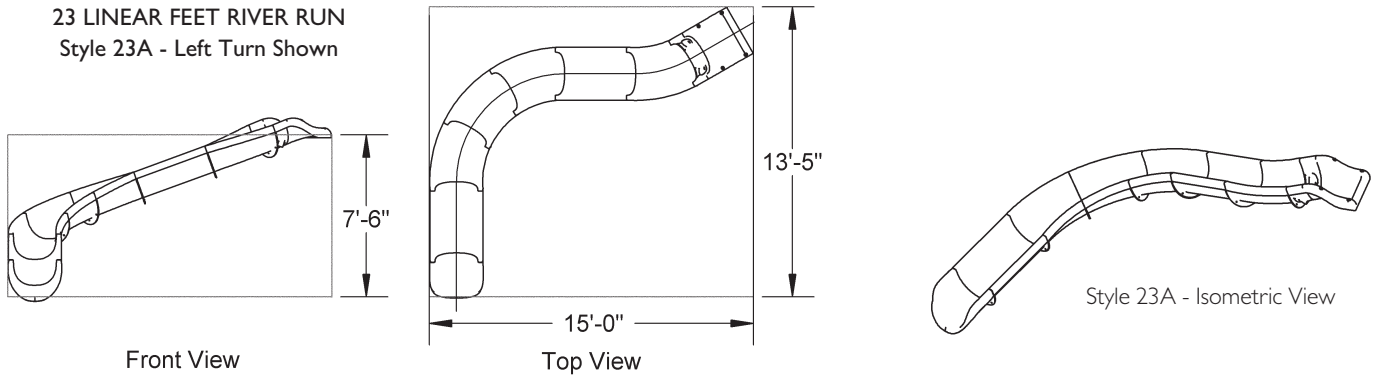

RIVER RUN PRODUCT SELECTION GUIDE - DEALER COPY

TIP: the part numbers represent approximate linear foot length of the slide.

19 LINEAR FEET RIVER RUN
Style 19A - Left Turn Shown

19 LINEAR FEET RIVER RUN
Style 19B - Left Turn Shown

23 LINEAR FEET RIVER RUN
Style 23A - Left Turn Shown

24 LINEAR FEET RIVER RUN
Style 24A - Left Turn Shown

RIVER RUN PRODUCT SELECTION GUIDE - CONTINUED

TIP: the part numbers represent approximate linear foot length of the slide.