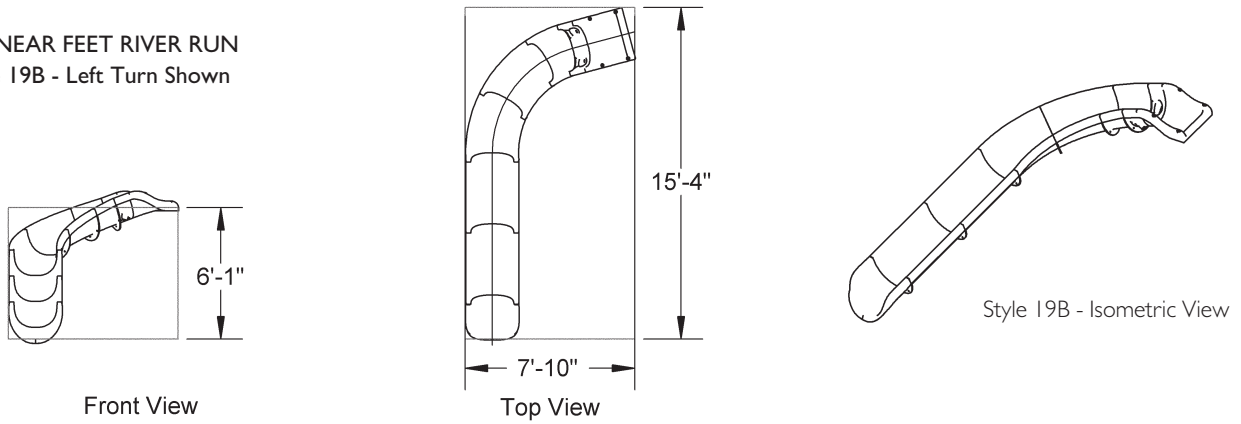

RIVER RUN PRODUCT SELECTION GUIDE - DEALER COPY

TIP: the part numbers represent approximate linear foot length of the slide.

19 LINEAR FEET RIVER RUN
Style 19A - Left Turn Shown

19 LINEAR FEET RIVER RUN
Style 19B - Left Turn Shown

23 LINEAR FEET RIVER RUN
Style 23A - Left Turn Shown

24 LINEAR FEET RIVER RUN
Style 24A - Left Turn Shown

RIVER RUN PRODUCT SELECTION GUIDE - CONTINUED

TIP: the part numbers represent approximate linear foot length of the slide.