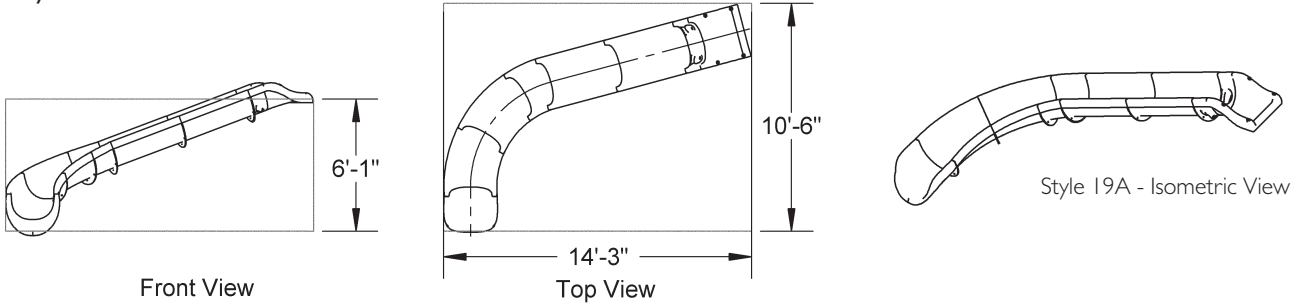

SHIPPING

- Ship to Distributor, Dealer or Job Site – Additional fees may apply (residential fees, lift gate fees, etc.)
- Email customercare@srsmith.com for a freight quote

15 FT. GARDEN RIDE SLIDE

RIVER RUN SLIDEV (STYLE 24A)

RIVER RUN PRODUCT SELECTION GUIDE - DEALER COPY

TIP: the part numbers represent approximate linear foot length of the slide.

19 LINEAR FEET RIVER RUN
Style 19A - Left Turn Shown

19 LINEAR FEET RIVER RUN
Style 19B - Left Turn Shown

23 LINEAR FEET RIVER RUN
Style 23A - Left Turn Shown

24 LINEAR FEET RIVER RUN
Style 24A - Left Turn Shown

RIVER RUN PRODUCT SELECTION GUIDE - CONTINUED

TIP: the part numbers represent approximate linear foot length of the slide.