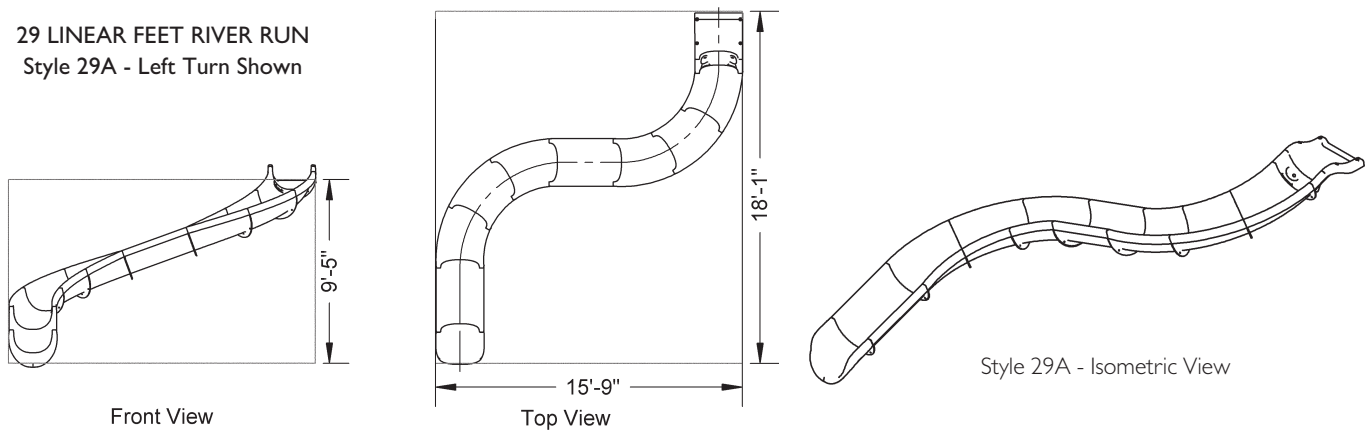

RIVER RUN PRODUCT SELECTION GUIDE - DEALER COPY

TIP: the part numbers represent approximate linear foot length of the slide.

19 LINEAR FEET RIVER RUN
Style 19A - Left Turn Shown

19 LINEAR FEET RIVER RUN
Style 19B - Left Turn Shown

23 LINEAR FEET RIVER RUN
Style 23A - Left Turn Shown

24 LINEAR FEET RIVER RUN
Style 24A - Left Turn Shown

RIVER RUN PRODUCT SELECTION GUIDE - CONTINUED

TIP: the part numbers represent approximate linear foot length of the slide.

24 LINEAR FEET RIVER RUN Style 24B - Left Turn Shown

29 LINEAR FEET RIVER RUN Style 29A - Left Turn Shown

PICK THE STYLE

19 LF RIVER RUN (Style 19A)

- LEFT TURN (part #RRS19A-CL-**XX**)
- RIGHT TURN (part #RRS19A-CR-**XX**)