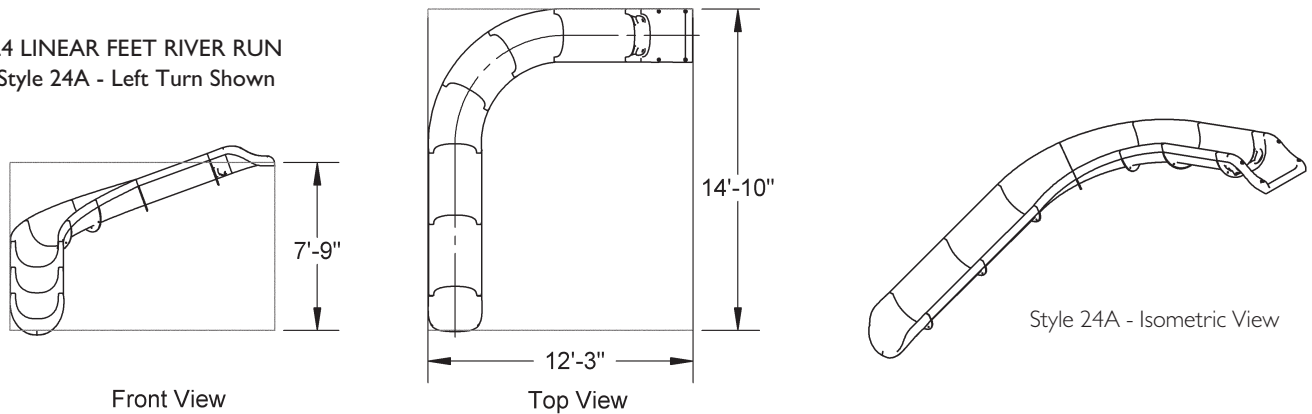

RIVER RUN PRODUCT SELECTION GUIDE - DEALER COPY

TIP: the part numbers represent approximate linear foot length of the slide.

19 LINEAR FEET RIVER RUN
Style 19A - Left Turn Shown

19 LINEAR FEET RIVER RUN
Style 19B - Left Turn Shown

23 LINEAR FEET RIVER RUN
Style 23A - Left Turn Shown

24 LINEAR FEET RIVER RUN
Style 24A - Left Turn Shown

RIVER RUN PRODUCT SELECTION GUIDE - CONTINUED

TIP: the part numbers represent approximate linear foot length of the slide.