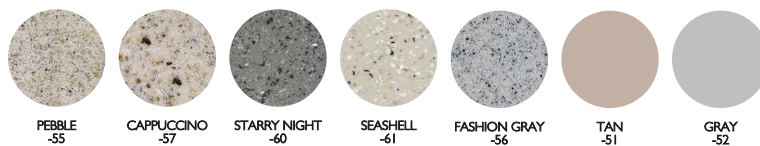

29 LF RIVER RUN (Style 29A)

- LEFT TURN (part #RRS29A-CL-**XX**)
- RIGHT TURN (part #RRS29A-CR-**XX**)

PICK THE COLOR

- 51 TAN
- 52 GRAY
- 54 MONT BLANC
- 55 PEBBLE
- 56 FASHION GRAY
- 57 CAPPUCCINO
- 58 AUTUMN SUN
- 60 STARRY NIGHT
- 61 SEASHELL

REPLACE THE **XX** IN THE PART NUMBERS TO INDICATE COLOR CODE WHEN ORDERING.

STANDARD COLORS

SPECIAL ORDER COLORS*

*Special Order Colors may result in longer lead times. Contact Customer Service at 800.824.4387 for more information.