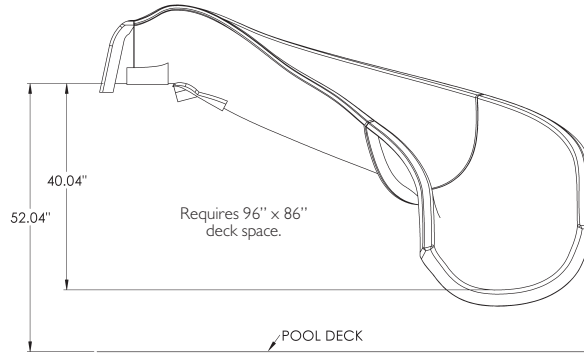

29 LF RIVER RUN (Style 29A)

- LEFT TURN (part #RRS29A-CL-**XX**)
- RIGHT TURN (part #RRS29A-CR-**XX**)

PICK THE COLOR

- 51 TAN
- 52 GRAY
- 54 MONT BLANC
- 55 PEBBLE
- 56 FASHION GRAY
- 57 CAPPUCCINO
- 58 AUTUMN SUN
- 60 STARRY NIGHT
- 61 SEASHELL

SUBJECT TO CHANGE. FREIGHT CHARGE IS ADDITIONAL.

GARDEN RIDE PRODUCT SELECTION GUIDE - DEALER COPY

10 FT GARDEN RIDE SLIDE Right Turn Shown

15 FT GARDEN RIDE SLIDE Right Turn Shown

PICK THE STYLE

10 FT GARDEN RIDE SLIDE