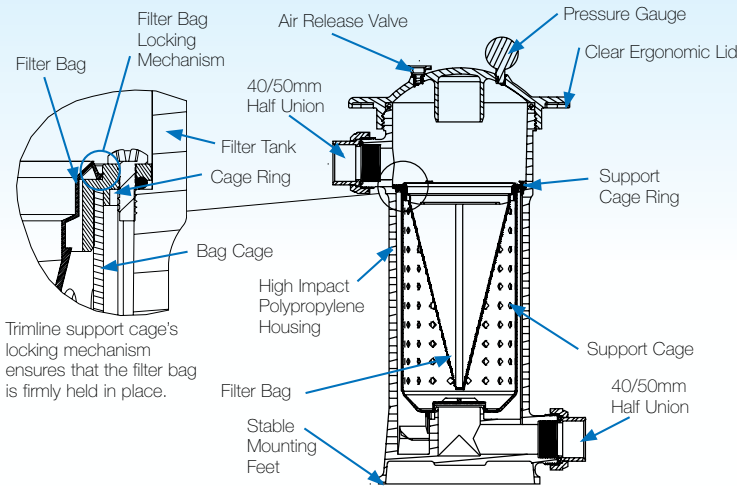

Leaf Trapper

The Leaf Trapper housings are constructed from high impact polypropylene and a clear polycarbonate lid provide a strong and durable filter. The design of the ergonomic screw down lid enables simple hand operation and quick filter cleaning or replacement.

Leaf Trapper Filter Bag

Its large filter bag is made of high strength and durable nylon, plus it's easy to clean. The 800 micron bag allows a full flow of water with minimal resistance, and it has a holding capacity is approximately four-times the usual leaf and debris holding capacity of a standard pool skimmer leaf basket.