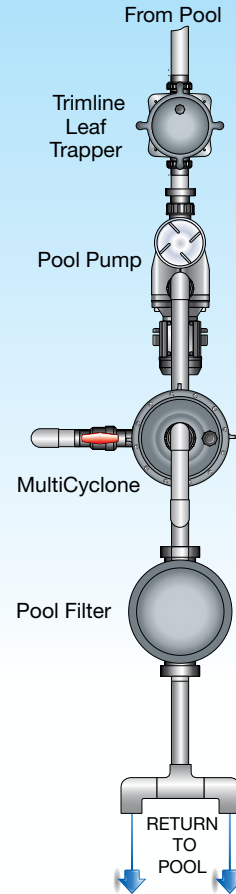

Leaf Trapper (Typical) Installation

Trimline Leaf Trapper Specification

LEAF TRAPPER SPECIFICATIONS		
Max Flow Rate	340lpm	90gpm
Required clearance for servicing	530mm	20.9"
Maximum pressure	350kPa	50psi
Maximum temperature	40°C	100°F

FILTER BAG SPECIFICATIONS		
Surface Area	0.17m²	1.85ft²
Diameter	178mm	7"
Length	419mm	16.5"

FILTER BAG PRODUCT CODE		
36519265	Manufactured with Nylon	800 microns