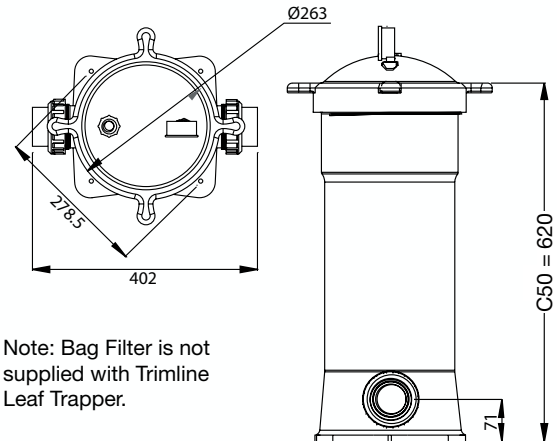

Dimension (mm)

Note: Bag Filter is not supplied with Trimline Leaf Trapper.

Warranty

Trimline Leaf Trapper	5 years (conditional)
Filter Tank	5 Years Plus 5 Years Pro Rata
Other components	1 Year
Labour	1 Year

Please refer to Waterco's warranty terms and conditions

OFFICES - AUSTRALIA

NSW - Sydney (Head Office)
Tel: +61 2 9898 8600
QLD - Brisbane
Tel: +61 7 3299 9900
VIC/TAS - Melbourne
Tel: +61 3 9764 1211
WA - Perth
Tel: +61 8 9273 1900
SA/NT - Adelaide
Tel: +61 8 8244 6000
ACT Distribution
Tel: +61 2 6280 6476

OFFICES - OVERSEAS

Waterco (Europe) Limited
Sittingbourne, Kent, UK
Tel: +44 (0) 1795 521 733
Waterco (USA) Inc
Augusta, Georgia, USA
Tel: +1 706 793 7291
Waterco Canada
Longueuil, Quebec, Canada
Tel: +1 450 748 1421
Waterco (NZ) Limited
Auckland, New Zealand
Tel: +64 9 525 7570

Waterco (C) Limited
Guangzhou, China
Tel: +86 20 3222 2180

Waterco (Far East) Sdn Bhd
Selangor, Malaysia
Tel: +60 3 6145 6000

PT Waterco Indonesia
Jakarta, Indonesia
Tel: +62 21 4585 1481

Waterco Singapore Int'l Pte Ltd
Nehsons Building, Singapore
Tel: +65 6344 2378

DISTRIBUTED BY:

WATERCO
water, the liquid of life