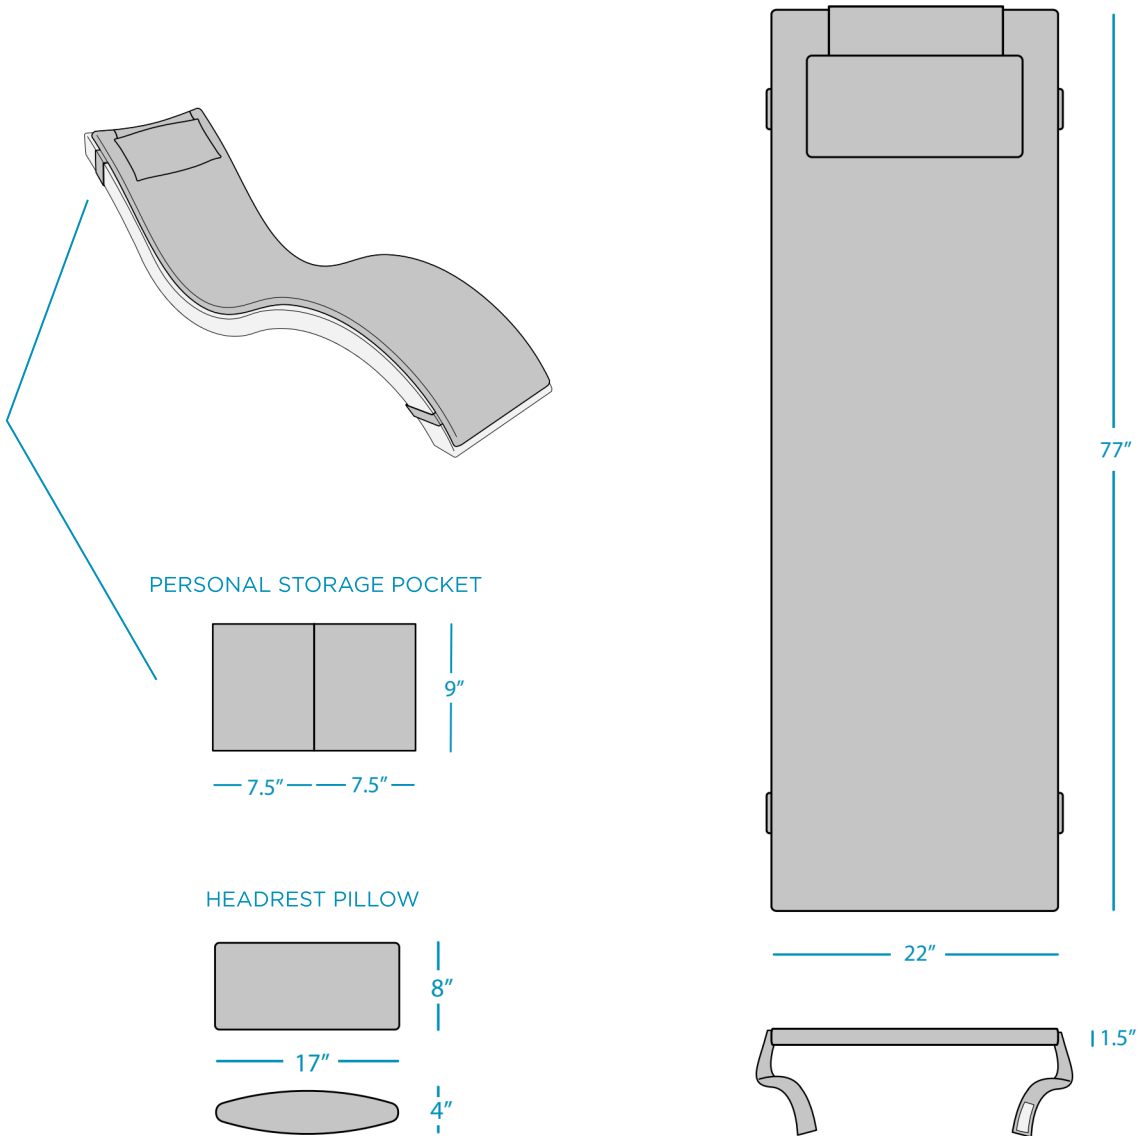

SIGNATURE

CHAISE CUSHION

SPECIFICATIONS

WEIGHT 15 LBS

FEATURES

- Designed for the Signature Chaise
- Perfect for residential or commercial settings
- Built to withstand the sun, weather, and chemicals of any aquatic environment
- Crafted of high quality, outdoor Sunbrella fabrics and EZ-Dri foam core
- Secure in place using easy to adjust, Velcro attachment system
- Features a built in pillow and personal storage pocket