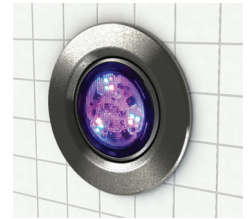

MINI-BRIO

Mini-led light for 1.5" return fitting

DESCRIPTION

- New version 1.5 x more luminous
- Compatible with most of the 1.5" return fittings
- 2 bezels included (white and gray)
- Management of luminosity, sequences speed and off hours
- Dry installation with CCEI's return fitting
- Warranty 2 years
- ULC & UL listed

COLORS

PART NUMBER AND SPECIFICATIONS

PART NUMBER	DESCRIPTION	POWER	LUMINOUS FLUX	POWER SUPPLY	LIGHT ANGLE	COLOR	COLOR CONTROL
PK10R300/50 [V03]	Mini-Brio cold white lighting 50' cord	12 W	1200 lm	12V AC	120°	○	ON / OFF
PK10R300/100 [V03]	Mini-Brio cold white lighting 100' cord	12 W	1200 lm	12V AC	120°	○	ON / OFF
PK10R312/50	Mini-Brio warm white lighting 50' cord	12 W	1200 lm	12V AC	120°	●	ON / OFF
PK10R312/100	Mini-Brio warm white lighting 100' cord	12 W	1200 lm	12V AC	120°	●	ON / OFF
PK10R303/50 [V03]	Mini-Brio multi-color lighting 50' cord	9 W	460 lm	12V AC	120°	●●●	ON / OFF BRIO WIL
PK10R303/100 [V03]	Mini-Brio multi-color lighting 100' cord	9 W	460 lm	12V AC	120°	●●●	ON / OFF BRIO WIL
PK10R313/50	Mini-Brio color LED light RGBW 50' cord	12 W	700 lm	12V AC	120°	●●●○	ON / OFF BRIO WIL
PK10R313/100	Mini-Brio color LED light RGBW 100' cord	12 W	700 lm	12V AC	120°	●●●○	ON / OFF BRIO WIL

RETURN FITTING FOR MINI-BRIO

DESCRIPTION

- Return fitting for Mini-Brio
- 2 versions: for a liner pool or for concrete and fiberglass pools
- Available in stainless steel finition
- No bezel needed
- Watertight installation with these 2 returns fitting

PF10R291
Concrete / fiberglass fitting

PF10R292
Liner return

PF10R294
Stainless steel 1.5"
Concrete return (316L stainless steel)

TRANSFORMER

Low-voltage 12-13-14V AC

DESCRIPTION

- Safety 12V AC transformer
- On-off switch and breaker on front panel
- Indoor and outdoor installation