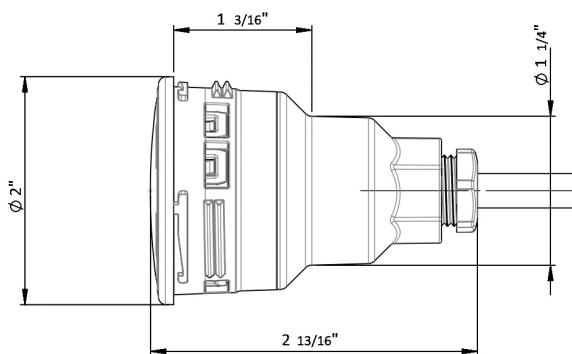

MINI-BRIO

Mini-led light for 1.5" return fitting

DESCRIPTION

- New version 1.5 x more luminous
- Compatible with most of the 1.5" return fittings
- 2 bezels included (white and gray)
- Management of luminosity, sequences speed and off hours
- Dry installation with CCEI's return fitting
- Warranty 2 years
- ULC & UL listed

COLORS

PART NUMBER AND SPECIFICATIONS

PART NUMBER	DESCRIPTION	POWER	LUMINOUS FLUX	POWER SUPPLY	LIGHT ANGLE	COLOR	COLOR CONTROL
PK10R300/50 [V03]	Mini-Brio cold white lighting 50' cord	12 W	1200 lm	12V AC	120°	○	ON / OFF
PK10R300/100 [V03]	Mini-Brio cold white lighting 100' cord	12 W	1200 lm	12V AC	120°	○	ON / OFF
PK10R312/50	Mini-Brio warm white lighting 50' cord	12 W	1200 lm	12V AC	120°	●	ON / OFF
PK10R312/100	Mini-Brio warm white lighting 100' cord	12 W	1200 lm	12V AC	120°	●	ON / OFF
PK10R303/50 [V03]	Mini-Brio multi-color lighting 50' cord	9 W	460 lm	12V AC	120°	●●●	ON / OFF BRIO WIL
PK10R303/100 [V03]	Mini-Brio multi-color lighting 100' cord	9 W	460 lm	12V AC	120°	●●●	ON / OFF BRIO WIL
PK10R313/50	Mini-Brio color LED light RGBW 50' cord	12 W	700 lm	12V AC	120°	●●●○	ON / OFF BRIO WIL
PK10R313/100	Mini-Brio color LED light RGBW 100' cord	12 W	700 lm	12V AC	120°	●●●○	ON / OFF BRIO WIL

RETURN FITTING FOR MINI-BRIO

DESCRIPTION

- Return fitting for Mini-Brio
- 2 versions: for a liner pool or for concrete and fiberglass pools
- Available in stainless steel finition
- No bezel needed
- Watertight installation with these 2 returns fitting

PF10R291
Concrete / fiberglass fitting

PF10R292
Liner return

PF10R294
Stainless steel 1.5"
Concrete return (316L stainless steel)

TRANSFORMER

Low-voltage 12-13-14V AC

DESCRIPTION

- Safety 12V AC transformer
- On-off switch and breaker on front panel
- Indoor and outdoor installation