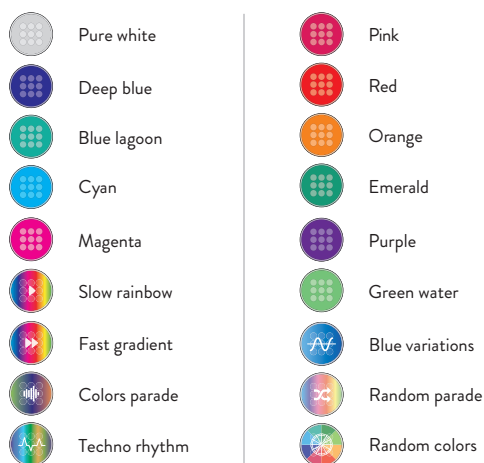

MINI-BRIO

Mini-led light for 1.5" return fitting

DESCRIPTION

- New version 1.5 x more luminous
- Compatible with most of the 1.5" return fittings
- 2 bezels included (white and gray)
- Management of luminosity, sequences speed and off hours
- Dry installation with CCEI's return fitting
- Warranty 2 years
- ULC & UL listed

COLORS

PART NUMBER AND SPECIFICATIONS

PART NUMBER	DESCRIPTION	POWER	LUMINOUS FLUX	POWER SUPPLY	LIGHT ANGLE	COLOR	COLOR CONTROL
PK10R300/50 [V03]	Mini-Brio cold white lighting 50' cord	12 W	1200 lm	12V AC	120°	○	ON / OFF
PK10R300/100 [V03]	Mini-Brio cold white lighting 100' cord	12 W	1200 lm	12V AC	120°	○	ON / OFF
PK10R312/50	Mini-Brio warm white lighting 50' cord	12 W	1200 lm	12V AC	120°	●	ON / OFF
PK10R312/100	Mini-Brio warm white lighting 100' cord	12 W	1200 lm	12V AC	120°	●	ON / OFF
PK10R303/50 [V03]	Mini-Brio multi-color lighting 50' cord	9 W	460 lm	12V AC	120°	●●●	ON / OFF BRIO WIL
PK10R303/100 [V03]	Mini-Brio multi-color lighting 100' cord	9 W	460 lm	12V AC	120°	●●●	ON / OFF BRIO WIL
PK10R313/50	Mini-Brio color LED light RGBW 50' cord	12 W	700 lm	12V AC	120°	●●●○	ON / OFF BRIO WIL
PK10R313/100	Mini-Brio color LED light RGBW 100' cord	12 W	700 lm	12V AC	120°	●●●○	ON / OFF BRIO WIL