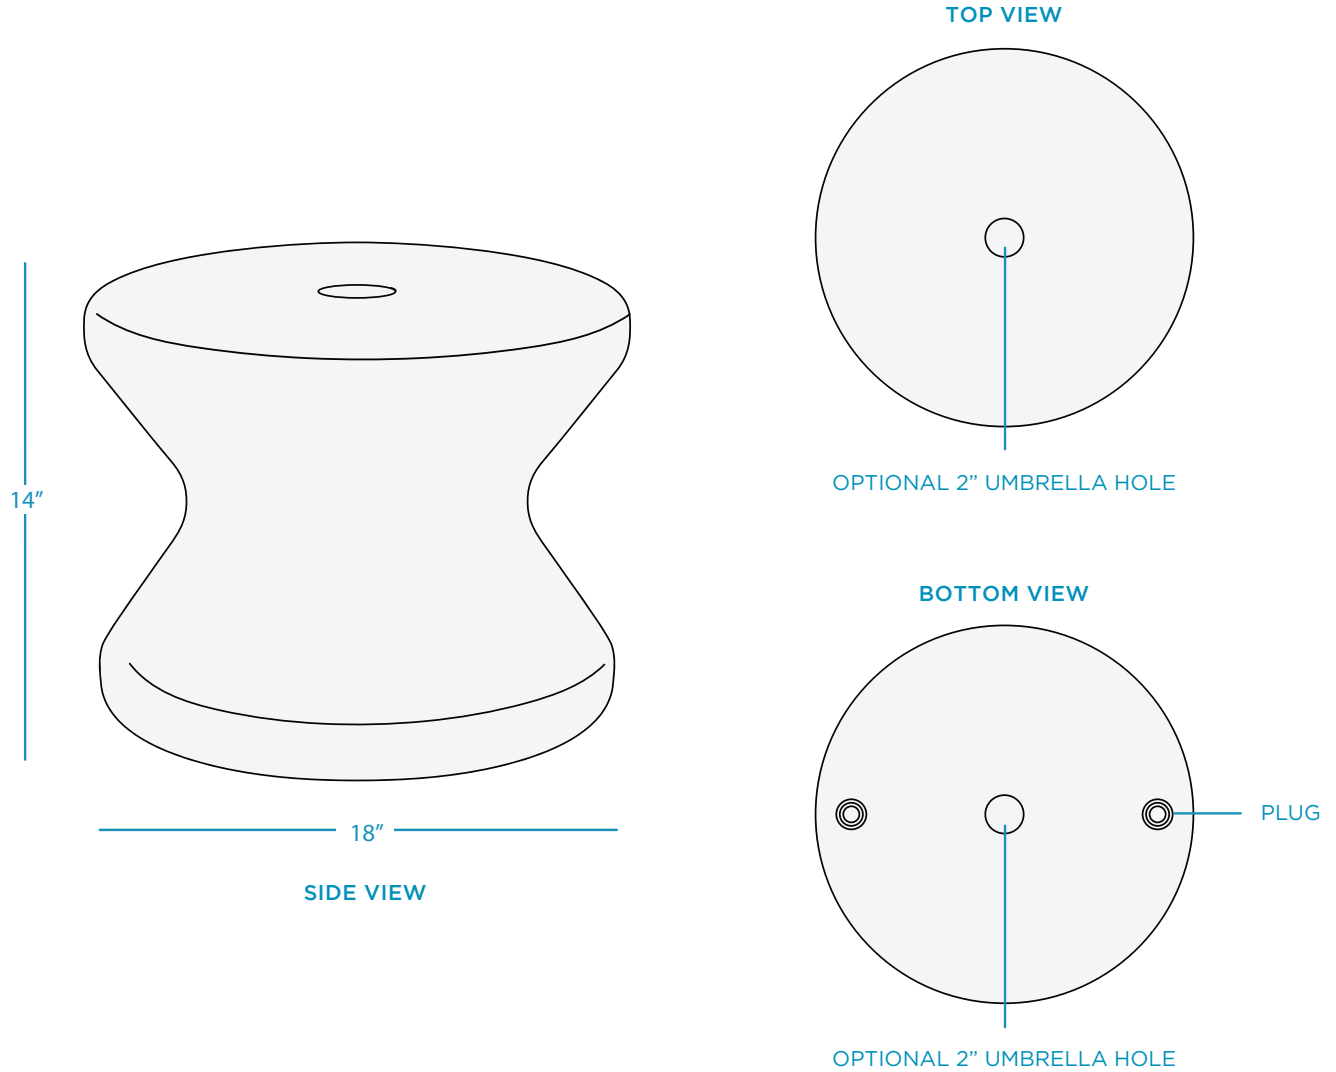

SIGNATURE

14" SIDE TABLE

SPECIFICATIONS

DESIGNED FOR USE IN UP TO 10" OF WATER

WEIGHT EMPTY: 12 LBS | WEIGHT FULL: 78 LBS

FEATURES

- Designed for up to 10 inches of water
- Perfect for residential or commercial use
- Built to withstand the sun, weather, and chemicals of any pool or outdoor environment
- Compatible with all pool types, including vinyl
- Crafted of a high-quality, UV16 rated resin, color stabilized for up to 16,000 hours of direct sunlight
- Easy application via threaded plug system
- Features optional built-in umbrella hole for up to a 2-inch pole