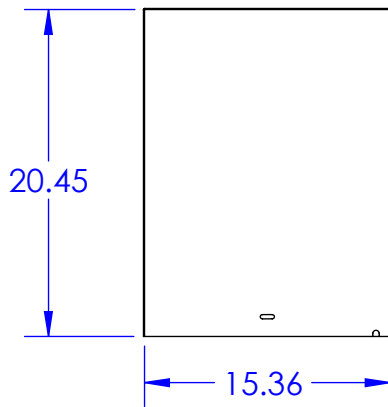

# VERTICAL DOOR PANTRY INSERT SPEC SHEET

ISOMETRIC VIEW

TOP VIEW

FRONT VIEW

RIGHT VIEW

NOTES:  
1. CUTOUT DIMENSIONS: 4 3/4"W X 7 11/16"H X 2 1/8"D  
2. SCALE : 3" = 1'-0"