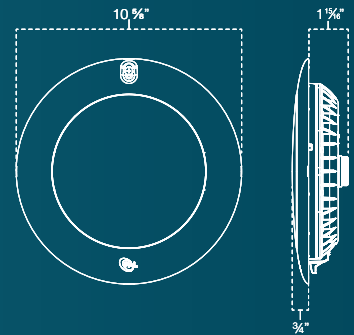

COLOR TOUCH TECHNOLOGY

Color Control

Control color, speed, brightness and modes

Wireless Touch

Wi-Fi Tablets and smartphones

Memory Recall

Remembers last color, speed and brightness

Auto Sync

Automatic sync of your PAL lights every time