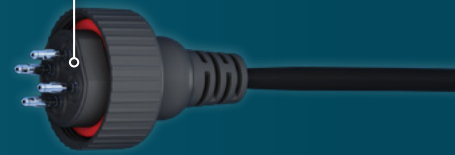

PAL **EVENGLOW**

POOL LIGHT

LED Pool light with Color Touch Technology
for Concrete, Fiberglass and Vinyl liner pools

REMOTE
CONTROL

16 MILLION
COLORS

BRIGHTNESS
CONTROL

COLOR
MEMORY

APP REMOTE
CONTROL

WIFI
COMPATIBLE

NETWORK
CONTROL

TIMER
CONTROL

Using PAL Multi-Color Transformer only

Using PAL Multi-Color Wi-Fi Transformer only

Light Body

- High performance engineering plastic
- High performance thermoplastic for heat transfer
- 40% glass for greater strength
- Extreme resistance to chemicals

Plug Design

- Detachable design for plug and play
- Over molded design for dry connection
- Simple disconnection for servicing

COLOR TOUCH TECHNOLOGY

Color Control

Control color, speed, brightness and modes