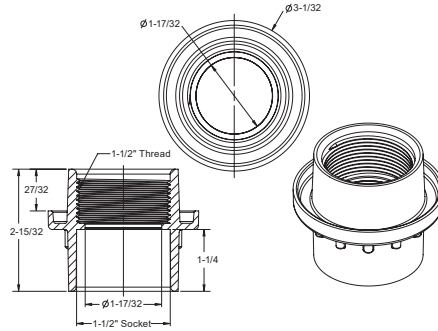

Light Niche/Return Fitting (Fits Outside 1 1/2" Pipe)

Part # 36xx

FEATURES

- Slips over a 1 1/2" pipe
- Integrated water stop helps prevent leaks
- Enables a 1 1/2" light socket to thread into the face
- Improves the appearance of the light's niche, instead of the standard unsightly silver
- Manufactured from engineered polymer UV-resistant ABS material

250 sets per case

STANDARD COLORS

Also available in clear (p/n 3600)

Light Niche/Return Fitting (Fits Inside 2" Pipe)

NEW

Part # 37xx

FEATURES

- Slips over a 1 1/2" pipe, slips inside 2" pipe
- Integrated water stop helps prevent leaks
- Enables a 1 1/2" light socket to thread into the face
- Improves the appearance of the light's niche, instead of the standard unsightly silver
- Manufactured from engineered polymer UV-resistant ABS material