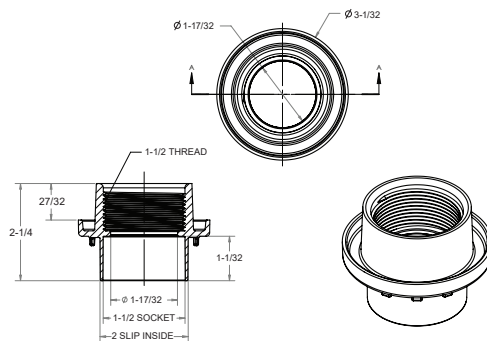

Light Niche/Return Fitting (Fits Outside 1 1/2" Pipe)

Part # 36xx

FEATURES

- Slips over a 1 1/2" pipe
- Integrated water stop helps prevent leaks
- Enables a 1 1/2" light socket to thread into the face
- Improves the appearance of the light's niche, instead of the standard unsightly silver
- Manufactured from engineered polymer UV-resistant ABS material

250 sets per case

STANDARD COLORS

Also available in clear (p/n 3600)

Light Niche/Return Fitting (Fits Inside 2" Pipe)

NEW

Part # 37xx

FEATURES

- Slips over a 1 1/2" pipe, slips inside 2" pipe
- Integrated water stop helps prevent leaks
- Enables a 1 1/2" light socket to thread into the face
- Improves the appearance of the light's niche, instead of the standard unsightly silver
- Manufactured from engineered polymer UV-resistant ABS material