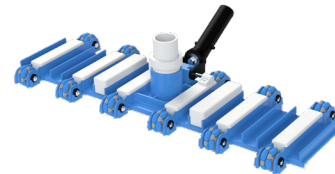

14" AND 22" GYRO-VAC™ COMMERCIAL GRADE VACUUM HEADS

The first multi-directional vacuum head

FEATURES

- Multi-directional movement
- 1½" vacuum port accepts all standard vacuum hoses
- For use with concrete or fiberglass pools
- Carbon reinforced molded handle
- Body is UV-resistant
- Commercial grade
- 3 per case - GV14
- 3 per case - GV22

U.S. patent pending

NEW

GYRO-VAC™
Premium Multi-Directional Vacuum Head

14" Gyro-Vac

22" Gyro-Vac

The first multi-directional residential and commercial vacuum head, with reinforced polymer wheels.

Part # GV14 (14" Gyro-Vac)
Part # GV22 (22" Gyro-Vac)

Part Numbers / Colors

Aqua Blue/White

Also available:

Replacement wheels only -
Part # GV0038
2 per set, 24 sets per case

P 877-768-2717 F 877-276-POOL Outside the US: P +1-949-336-1940 F +1-949-336-1940
info@aquastarpoolproducts.com www.aquastarpoolproducts.com