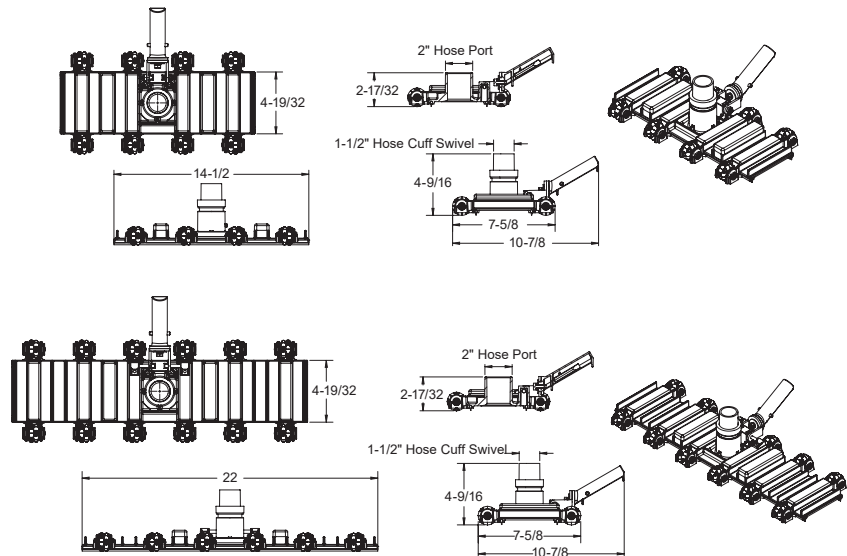

P 877-768-2717 F 877-276-POOL Outside the US: P +1-949-336-1940 F +1-949-336-1940
info@aquastarpoolproducts.com www.aquastarpoolproducts.com