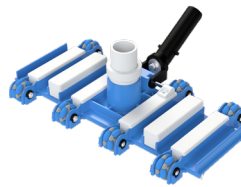

14" AND 22" GYRO-VAC™ COMMERCIAL GRADE VACUUM HEADS

The first multi-directional vacuum head

FEATURES

- Multi-directional movement
- 1½" vacuum port accepts all standard vacuum hoses
- For use with concrete or fiberglass pools
- Carbon reinforced molded handle
- Body is UV-resistant
- Commercial grade
- 3 per case - GV14
- 3 per case - GV22

U.S. patent pending

NEW

GYRO-VAC™
Premium Multi-Directional Vacuum Head

14" Gyro-Vac

22" Gyro-Vac

The first multi-directional residential and commercial vacuum head, with reinforced polymer wheels.

Part # GV14 (14" Gyro-Vac)
Part # GV22 (22" Gyro-Vac)