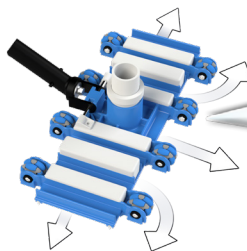

14" AND 22" GYRO-VAC™ COMMERCIAL GRADE VACUUM HEADS

The first multi-directional vacuum head

FEATURES

- Multi-directional movement
- 1½" vacuum port accepts all standard vacuum hoses
- For use with concrete or fiberglass pools
- Carbon reinforced molded handle
- Body is UV-resistant
- Commercial grade
- 3 per case - GV14
- 3 per case - GV22

U.S. patent pending

NEW

GYRO-VAC™
Premium Multi-Directional Vacuum Head

14" Gyro-Vac

22" Gyro-Vac

The first multi-directional residential and commercial vacuum head, with reinforced polymer wheels.

Part # GV14 (14" Gyro-Vac)
Part # GV22 (22" Gyro-Vac)

Part Numbers / Colors

Aqua Blue/White

Also available:

Replacement wheels only -
Part # GV0038
2 per set, 24 sets per case

P 877-768-2717 F 877-276-POOL Outside the US: P +1-949-336-1940 F +1-949-336-1940
info@aquastarpoolproducts.com www.aquastarpoolproducts.com