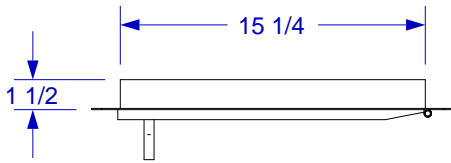

Bullet By Bull SINGLE DOOR

SPEC SHEET

ISOMETRIC VIEW

TOP VIEW

FRONT VIEW

RIGHT SIDE VIEW

NOTES:

1. CUTOUT DIMENSIONS: 15 3/4" W X 23" L X 2" D
2. SCALE: 1 1/4" = 1'-0"
3. REVISION: 10/2009