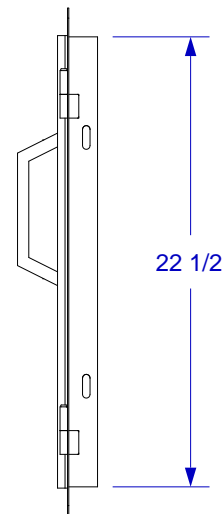

Bullet By Bull SINGLE DOOR

SPEC SHEET

ISOMETRIC VIEW

TOP VIEW

FRONT VIEW

RIGHT SIDE VIEW

NOTES:

1. CUTOUT DIMENSIONS: 15 3/4" W X 23" L X 2" D
2. SCALE: 1 1/4" = 1'-0"
3. REVISION: 10/2009