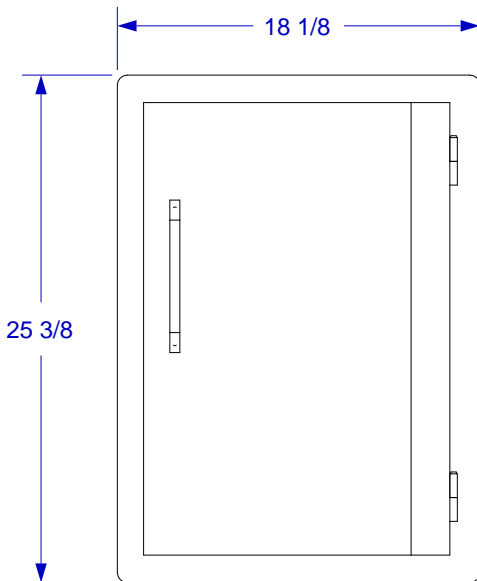

Bullet By Bull SINGLE DOOR

SPEC SHEET

ISOMETRIC VIEW

TOP VIEW

FRONT VIEW

RIGHT SIDE VIEW

NOTES:

1. CUTOUT DIMENSIONS: 15 3/4" W X 23" L X 2" D
2. SCALE: 1 1/4" = 1'-0"
3. REVISION: 10/2009