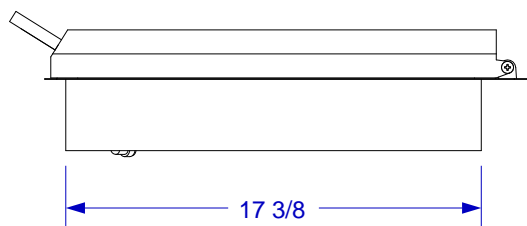

## SPEC SHEET

ISOMETRIC VIEW

TOP VIEW

FRONT VIEW

RIGHT SIDE VIEW

**NOTES:**

1. CUTOUT DIMENSIONS: 11 1/4" W X 17 1/2" L X 3 1/4" D

2. SCALE: 1 1/2" = 1'-0"