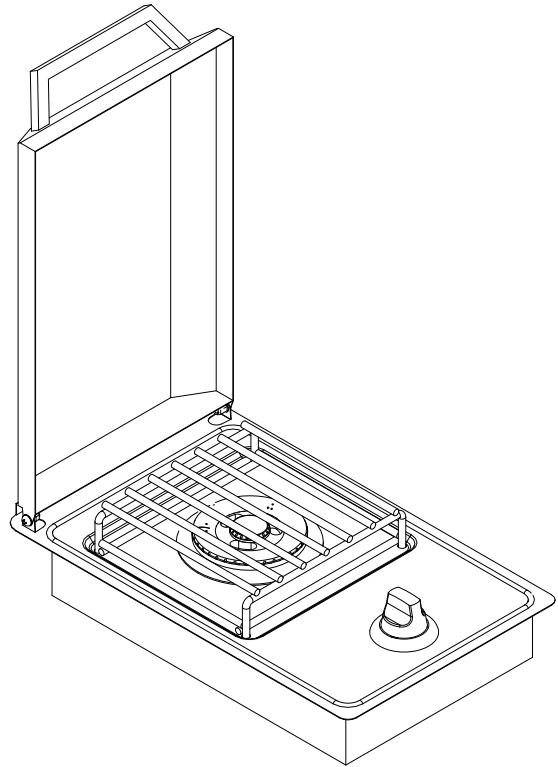

## SPEC SHEET

ISOMETRIC VIEW

TOP VIEW

FRONT VIEW

RIGHT SIDE VIEW

**NOTES:**

1. CUTOUT DIMENSIONS: 11 1/4" W X 17 1/2" L X 3 1/4" D

2. SCALE: 1 1/2" = 1'-0"