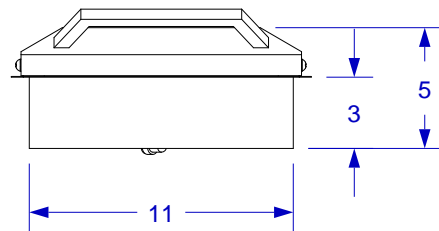

## SPEC SHEET

ISOMETRIC VIEW

TOP VIEW

FRONT VIEW

RIGHT SIDE VIEW

**NOTES:**

1. CUTOUT DIMENSIONS: 11 1/4" W X 17 1/2" L X 3 1/4" D

2. SCALE: 1 1/2" = 1'-0"