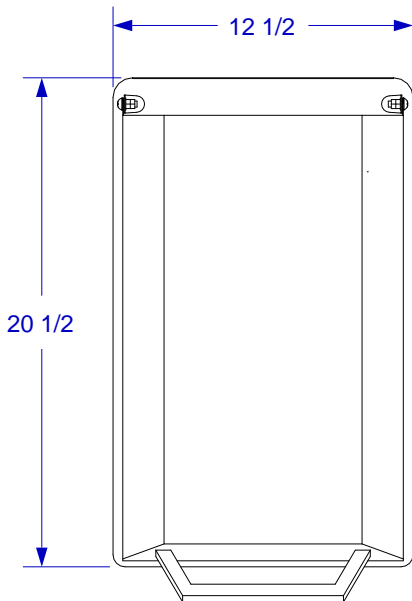

## SPEC SHEET

ISOMETRIC VIEW

TOP VIEW

FRONT VIEW

RIGHT SIDE VIEW

**NOTES:**

1. CUTOUT DIMENSIONS: 11 1/4" W X 17 1/2" L X 3 1/4" D

2. SCALE: 1 1/2" = 1'-0"