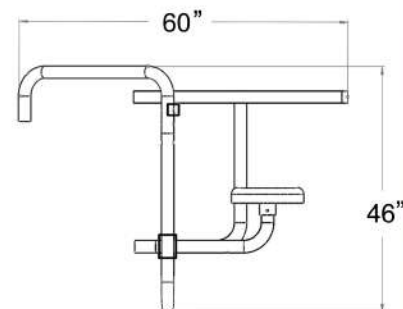

High Top Table

Enjoy the Pub Table in the comfort of your own pool!

The Over the Edge High Top table is a versatile high grade pub style table you can mount it in most existing ladder anchors to upgrade your pool experience. Enhance the look of your high top table with the addition of an umbrella to coordinate with your outdoor decor. The high top table easily slips in and out of the anchor mounts so you can spice up your pool to entertain your friends and family.

- 💧 304 Stainless Steel Construction
- 💧 Fits most standard ladder anchor sleeves
- 💧 Quick & Easy assembly and installation
- 💧 Seats 2 Comfortably
- 💧 Optional Umbrella available

Model No.	Description	Width	Length	Height
GPPOTE-2STHT-SV-S	HIGH TOP TABLE SILVER VEIN POWDER COATED FRAME - GRAY TOP			
GPPOTE-2STHT-CV-S	HIGH TOP TABLE COPPER VEIN POWDER COATED FRAME - TAN TOP	60"	66"	46"
GPPOTE-2STHT-CV	HIGH TOP TABLE SILVER VEIN POWDER COATED FRAME - GRANITE GRAY TOP	152cm	168cm	117cm
GPPOTE-2STHT-CV	HIGH TOP TABLE COPPER VEIN POWDER COATED FRAME - GRANITE TAN TOP			
Model No.	Description - Umbrella Options	Width	Length	Height
GPPOTE-2STHT-SV-S-U	HIGH TOP TABLE SILVER VEIN POWDER COATED FRAME - GRAY TOP			
GPPOTE-2STHT-CV-S-U	HIGH TOP TABLE COPPER VEIN POWDER COATED FRAME - TAN TOP	60"	66"	100"
GPPOTE-2STHT-SV-U	HIGH TOP TABLE SILVER VEIN POWDER COATED FRAME - GRANITE GRAY TOP	152cm	168cm	254cm
GPPOTE-2STHT-CV-U	HIGH TOP TABLE COPPER VEIN POWDER COATED FRAME - GRANITE TAN TOP			