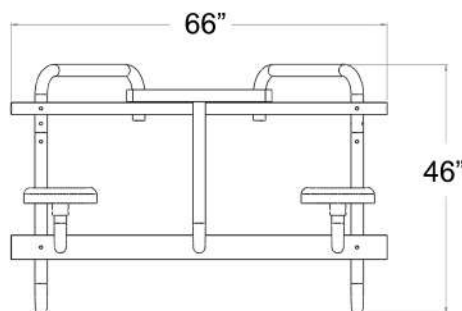

High Top Table

Enjoy the Pub Table in the comfort of your own pool!

The Over the Edge High Top table is a versatile high grade pub style table you can mount it in most existing ladder anchors to upgrade your pool experience. Enhance the look of your high top table with the addition of an umbrella to coordinate with your outdoor decor. The high top table easily slips in and out of the anchor mounts so you can spice up your pool to entertain your friends and family.

- 💧 304 Stainless Steel Construction
- 💧 Fits most standard ladder anchor sleeves
- 💧 Quick & Easy assembly and installation
- 💧 Seats 2 Comfortably
- 💧 Optional Umbrella available

Model No.	Description	Width	Length	Height
GPPOTE-2STHT-SV-S	HIGH TOP TABLE SILVER VEIN POWDER COATED FRAME - GRAY TOP			
GPPOTE-2STHT-CV-S	HIGH TOP TABLE COPPER VEIN POWDER COATED FRAME - TAN TOP	60"	66"	46"
GPPOTE-2STHT-CV	HIGH TOP TABLE SILVER VEIN POWDER COATED FRAME - GRANITE GRAY TOP	152cm	168cm	117cm
GPPOTE-2STHT-CV	HIGH TOP TABLE COPPER VEIN POWDER COATED FRAME - GRANITE TAN TOP			
Model No.	Description - Umbrella Options	Width	Length	Height
GPPOTE-2STHT-SV-S-U	HIGH TOP TABLE SILVER VEIN POWDER COATED FRAME - GRAY TOP			
GPPOTE-2STHT-CV-S-U	HIGH TOP TABLE COPPER VEIN POWDER COATED FRAME - TAN TOP	60"	66"	100"
GPPOTE-2STHT-SV-U	HIGH TOP TABLE SILVER VEIN POWDER COATED FRAME - GRANITE GRAY TOP	152cm	168cm	254cm
GPPOTE-2STHT-CV-U	HIGH TOP TABLE COPPER VEIN POWDER COATED FRAME - GRANITE TAN TOP			