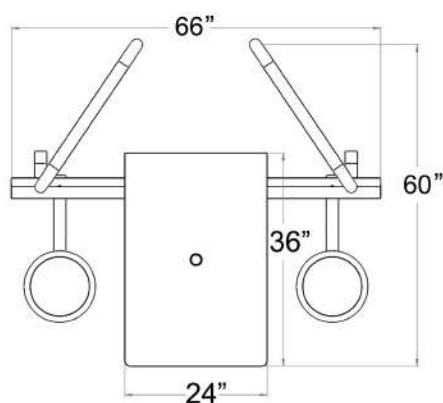

High Top Table

Enjoy the Pub Table in the comfort of your own pool!

The Over the Edge High Top table is a versatile high grade pub style table you can mount it in most existing ladder anchors to upgrade your pool experience. Enhance the look of your high top table with the addition of an umbrella to coordinate with your outdoor decor. The high top table easily slips in and out of the anchor mounts so you can spice up your pool to entertain your friends and family.

- 💧 304 Stainless Steel Construction
- 💧 Fits most standard ladder anchor sleeves
- 💧 Quick & Easy assembly and installation
- 💧 Seats 2 Comfortably
- 💧 Optional Umbrella available

Model No.	Description	Width	Length	Height
GPPOTE-2STHT-SV-S	HIGH TOP TABLE SILVER VEIN POWDER COATED FRAME - GRAY TOP			
GPPOTE-2STHT-CV-S	HIGH TOP TABLE COPPER VEIN POWDER COATED FRAME - TAN TOP	60"	66"	46"
GPPOTE-2STHT-CV	HIGH TOP TABLE SILVER VEIN POWDER COATED FRAME - GRANITE GRAY TOP	152cm	168cm	117cm
GPPOTE-2STHT-CV	HIGH TOP TABLE COPPER VEIN POWDER COATED FRAME - GRANITE TAN TOP			
Model No.	Description - Umbrella Options	Width	Length	Height
GPPOTE-2STHT-SV-S-U	HIGH TOP TABLE SILVER VEIN POWDER COATED FRAME - GRAY TOP			
GPPOTE-2STHT-CV-S-U	HIGH TOP TABLE COPPER VEIN POWDER COATED FRAME - TAN TOP	60"	66"	100"
GPPOTE-2STHT-SV-U	HIGH TOP TABLE SILVER VEIN POWDER COATED FRAME - GRANITE GRAY TOP	152cm	168cm	254cm
GPPOTE-2STHT-CV-U	HIGH TOP TABLE COPPER VEIN POWDER COATED FRAME - GRANITE TAN TOP			