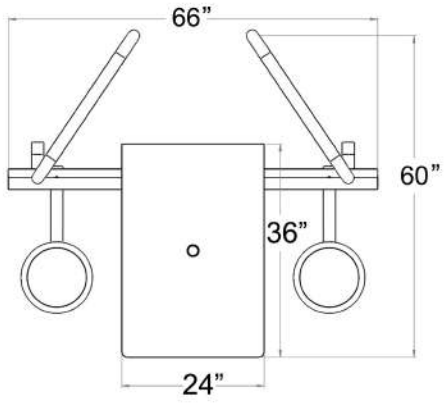

High Top Table

Enjoy the Pub Table in the comfort of your own pool!

The Over the Edge High Top table is a versatile high grade pub style table you can mount it in most existing ladder anchors to upgrade your pool experience. Enhance the look of your high top table with the addition of an umbrella to coordinate with your outdoor decor. The high top table easily slips in and out of the anchor mounts so you can spice up your pool to entertain your friends and family.

- 💧 304 Stainless Steel Construction
- 💧 Fits most standard ladder anchor sleeves
- 💧 Quick & Easy assembly and installation
- 💧 Seats 2 Comfortably
- 💧 Optional Umbrella available

Model No.	Description	Width	Length	Height
GPPOTE-2STHT-SV-S	HIGH TOP TABLE SILVER VEIN POWDER COATED FRAME - GRAY TOP			
GPPOTE-2STHT-CV-S	HIGH TOP TABLE COPPER VEIN POWDER COATED FRAME - TAN TOP	60"	66"	46"
GPPOTE-2STHT-CV	HIGH TOP TABLE SILVER VEIN POWDER COATED FRAME - GRANITE GRAY TOP	152cm	168cm	117cm
GPPOTE-2STHT-CV	HIGH TOP TABLE COPPER VEIN POWDER COATED FRAME - GRANITE TAN TOP			
Model No.	Description - Umbrella Options	Width	Length	Height
GPPOTE-2STHT-SV-S-U	HIGH TOP TABLE SILVER VEIN POWDER COATED FRAME - GRAY TOP			
GPPOTE-2STHT-CV-S-U	HIGH TOP TABLE COPPER VEIN POWDER COATED FRAME - TAN TOP	60"	66"	100"
GPPOTE-2STHT-SV-U	HIGH TOP TABLE SILVER VEIN POWDER COATED FRAME - GRANITE GRAY TOP	152cm	168cm	254cm
GPPOTE-2STHT-CV-U	HIGH TOP TABLE COPPER VEIN POWDER COATED FRAME - GRANITE TAN TOP			