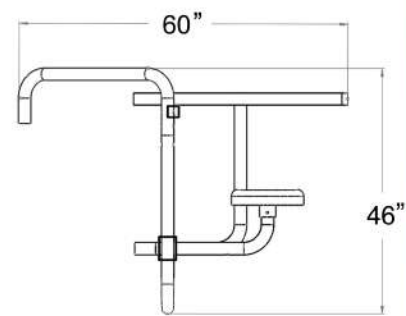

High Top Table

Enjoy the Pub Table in the comfort of your own pool!

The Over the Edge High Top table is a versatile high grade pub style table you can mount it in most existing ladder anchors to upgrade your pool experience. Enhance the look of your high top table with the addition of an umbrella to coordinate with your outdoor decor. The high top table easily slips in and out of the anchor mounts so you can spice up your pool to entertain your friends and family.

- 💧 304 Stainless Steel Construction
- 💧 Fits most standard ladder anchor sleeves
- 💧 Quick & Easy assembly and installation
- 💧 Seats 2 Comfortably
- 💧 Optional Umbrella available

Model No.	Description	Width	Length	Height
GPPOTE-2STHT-SV-S	HIGH TOP TABLE SILVER VEIN POWDER COATED FRAME - GRAY TOP			
GPPOTE-2STHT-CV-S	HIGH TOP TABLE COPPER VEIN POWDER COATED FRAME - TAN TOP	60"	66"	46"
GPPOTE-2STHT-CV	HIGH TOP TABLE SILVER VEIN POWDER COATED FRAME - GRANITE GRAY TOP	152cm	168cm	117cm
GPPOTE-2STHT-CV	HIGH TOP TABLE COPPER VEIN POWDER COATED FRAME - GRANITE TAN TOP			
Model No.	Description - Umbrella Options	Width	Length	Height
GPPOTE-2STHT-SV-S-U	HIGH TOP TABLE SILVER VEIN POWDER COATED FRAME - GRAY TOP			
GPPOTE-2STHT-CV-S-U	HIGH TOP TABLE COPPER VEIN POWDER COATED FRAME - TAN TOP	60"	66"	100"
GPPOTE-2STHT-SV-U	HIGH TOP TABLE SILVER VEIN POWDER COATED FRAME - GRANITE GRAY TOP	152cm	168cm	254cm
GPPOTE-2STHT-CV-U	HIGH TOP TABLE COPPER VEIN POWDER COATED FRAME - GRANITE TAN TOP			