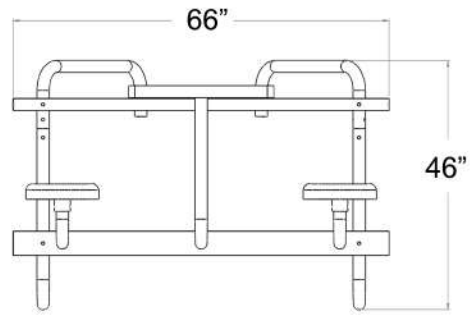

High Top Table

Enjoy the Pub Table in the comfort of your own pool!

The Over the Edge High Top table is a versatile high grade pub style table you can mount it in most existing ladder anchors to upgrade your pool experience. Enhance the look of your high top table with the addition of an umbrella to coordinate with your outdoor decor. The high top table easily slips in and out of the anchor mounts so you can spice up your pool to entertain your friends and family.

- 💧 304 Stainless Steel Construction
- 💧 Fits most standard ladder anchor sleeves
- 💧 Quick & Easy assembly and installation
- 💧 Seats 2 Comfortably
- 💧 Optional Umbrella available

Model No.	Description	Width	Length	Height
GPPOTE-2STHT-SV-S	HIGH TOP TABLE SILVER VEIN POWDER COATED FRAME - GRAY TOP			
GPPOTE-2STHT-CV-S	HIGH TOP TABLE COPPER VEIN POWDER COATED FRAME - TAN TOP	60"	66"	46"
GPPOTE-2STHT-CV	HIGH TOP TABLE SILVER VEIN POWDER COATED FRAME - GRANITE GRAY TOP	152cm	168cm	117cm
GPPOTE-2STHT-CV	HIGH TOP TABLE COPPER VEIN POWDER COATED FRAME - GRANITE TAN TOP			
Model No.	Description - Umbrella Options	Width	Length	Height
GPPOTE-2STHT-SV-S-U	HIGH TOP TABLE SILVER VEIN POWDER COATED FRAME - GRAY TOP			
GPPOTE-2STHT-CV-S-U	HIGH TOP TABLE COPPER VEIN POWDER COATED FRAME - TAN TOP	60"	66"	100"
GPPOTE-2STHT-SV-U	HIGH TOP TABLE SILVER VEIN POWDER COATED FRAME - GRANITE GRAY TOP	152cm	168cm	254cm
GPPOTE-2STHT-CV-U	HIGH TOP TABLE COPPER VEIN POWDER COATED FRAME - GRANITE TAN TOP			