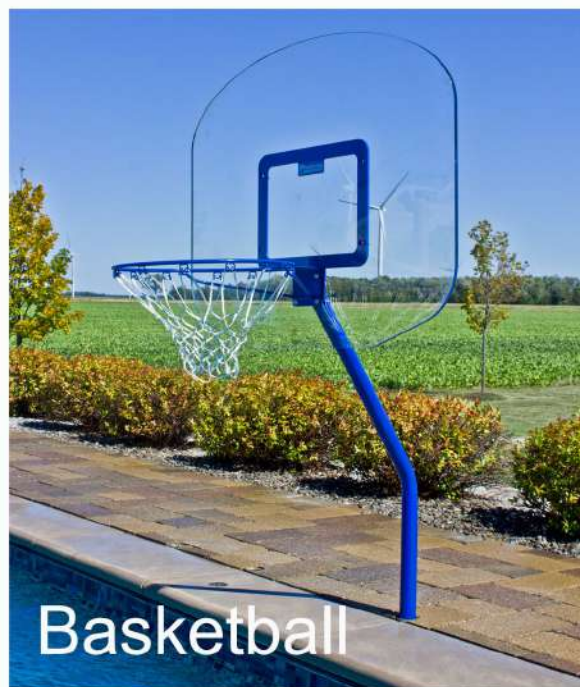

Basketball

- 💧 Heavy Duty 304 Stainless Steel Frame
- 💧 18" Durable Epoxy Coated Rim
- 💧 Optional Anchor
- 💧 Salt Water Friendly
- 💧 Basketball Included
- 💧 Thick, Acrylic Backboard
- 💧 Stainless Steel Hardware

Height	Width	Length
60"	43"	36"

Model No.	Description
GPPOTE-HDBBS-SV	BASKETBALL SET - SILVER VEIN
GPPOTE-HDBBS-CV	BASKETBALL SET - COPPER VEIN

Color Options