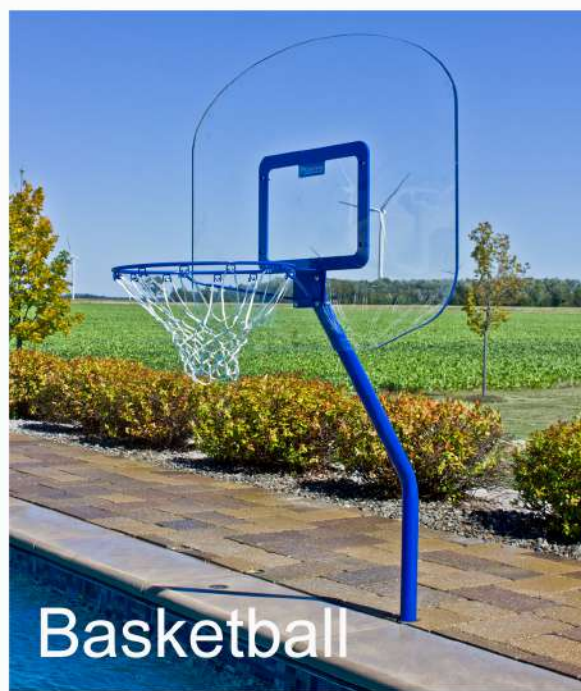

## Volleyball

- 💧 Adjustable Net
- 💧 Stainless Steel Hardware
- 💧 Optional Anchor
- 💧 Salt Water Friendly
- 💧 Volleyball Included
- 💧 304 Stainless Steel Posts w/ Matching Escutcheon Rings

Model No.	Description
GPPOTE-VBS16-SV	16' VOLLEYBALL SET - SILVER VEIN
GPPOTE-VBS16-CV	16' VOLLEYBALL SET - COPPER VEIN
GPPOTE-VBS20-SV	20' VOLLEYBALL SET - SILVER VEIN
GPPOTE-VBS20-CV	20' VOLLEYBALL SET - COPPER VEIN

Height	Width	Length
54"	2"	16'
54"	2"	20'

## Basketball

- 💧 Heavy Duty 304 Stainless Steel Frame
- 💧 18" Durable Epoxy Coated Rim
- 💧 Optional Anchor
- 💧 Salt Water Friendly
- 💧 Basketball Included
- 💧 Thick, Acrylic Backboard
- 💧 Stainless Steel Hardware

Height	Width	Length
60"	43"	36"

Model No.	Description
GPPOTE-HDBBS-SV	BASKETBALL SET - SILVER VEIN
GPPOTE-HDBBS-CV	BASKETBALL SET - COPPER VEIN