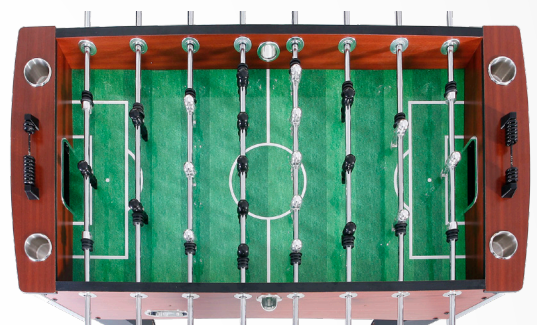

Includes:

(2) 36-mm foosballs