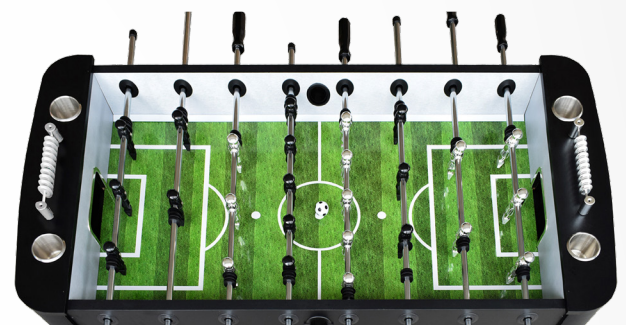

Includes:

(4) 36-mm foosballs