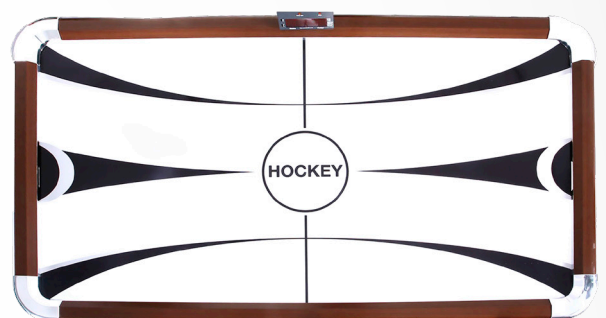

## BRENTWOOD 7.5-FT AIR HOCKEY TABLE

- Rich, dark cherry, melamine cabinet with chrome-accented radius corners
- Poly-sealed, engineered-wood playfield
- Arched, pedestal leg design with full-support end panels for rugged stability and 3-in leg levelers
- Dual, 110V/60MHz, UL-approved blower motors
- Accurate, easy-to-read, LED electronic scoring with built-in timer, sound, and multiple game options; 4-AA batteries required (not included)
- UL-listed, convenient, built-in, on-off switch

### Specifications:

Table: 89-in L x 48-in W x 32-in H

### Includes:

(4) 4-in black strikers and (4) 3-in red pucks

**ELECTRONIC LED SCORING**

**AUTOMATIC PUCK RETURN**

**CHROME-ACCENTED CORNERS**

**INDEPENDENT LEG LEVELERS**

**BG50357 - 12-FT**

**BG50358 - 9-FT**

## MERLOT SHUFFLEBOARD TABLE - ESPRESSO

- 1.75-in thick, hardwood, butcher-block playfield
- Carpeted gutters and sidewalls are equipped with EVA pads for noise reduction
- 1.5-in leg levelers and three climate adjusters ensure a level playfield
- Reinforced, post-style legs feature built-in storage shelves