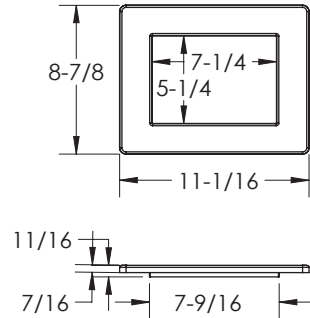

Narrow Skimmer Decorative Cover

Part # SK38NDCxxx

**FEATURES**

- Manufactured from engineered polymer UV-resistant ABS material
  - Replaces Narrow Skimmer Decorative Cover on SKRFFL3Nxxx and SKRVFL3Nxxx
- 1 per case

Part # SK38Nxxx

**FEATURES**

- Manufactured from engineered polymer UV-resistant ABS material
  - Replaces Narrow Skimmer Face Frame on SKRFFL3Nxxx and SKRVFL3Nxxx
- 1 per case

**STANDARD COLORS**

- |   |          |   |          |
|---|----------|---|----------|
|  | SK38N101 |  | SK38N105 |
|  | SK38N102 |  | SK38N108 |
|  | SK38N103 |   |          |