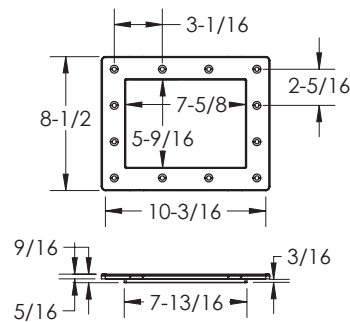

Narrow Skimmer Decorative Cover

Part # SK38NDCxxx

**FEATURES**

- Manufactured from engineered polymer UV-resistant ABS material
  - Replaces Narrow Skimmer Decorative Cover on SKRFFL3Nxxx and SKRVFL3Nxxx
- 1 per case

Part # SK38Nxxx

**FEATURES**

- Manufactured from engineered polymer UV-resistant ABS material
  - Replaces Narrow Skimmer Face Frame on SKRFFL3Nxxx and SKRVFL3Nxxx
- 1 per case

**STANDARD COLORS**

- |   |          |   |          |
|---|----------|---|----------|
|  | SK38N101 |  | SK38N105 |
|  | SK38N102 |  | SK38N108 |
|  | SK38N103 |   |          |