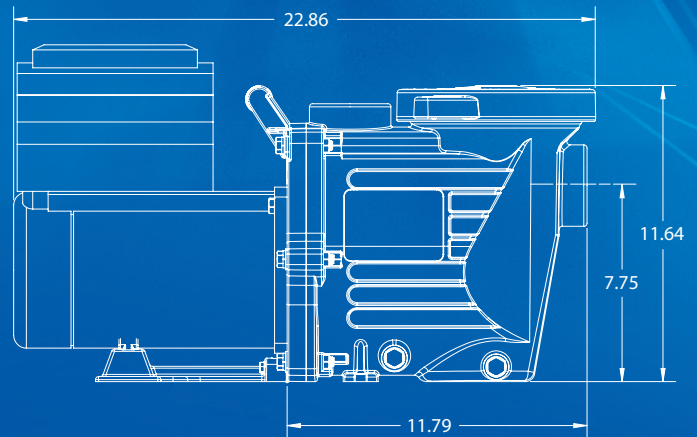

165

Dual Voltage 115V / 230V 1.65 HP Variable Speed Pump

Power Defender Variable Speed
Pumps are Energy Star Approved!

FEATURES:

- High Performance & Ultra Quiet Variable Speed Pool Pump provides you with optimal energy savings.
- The latest technology Variable Speed Motors, totally enclosed construction with a powerful external fan – protects the motor against dirt and moisture and provides for extremely cool operation of the motor.
- Automatically selects voltage once powered to 230v or 115v.
- No drop in horsepower at either voltage!
- D.O.E. and C.E.C. Compliant.
- Automatic Freeze Protect feature.
- Industry Leading 2" Swivel Unions for superior plumbing capabilities.

PD-165

Power Defender Variable Speed, Dual Voltage,
1.65 HP for In Ground Pools

Designed, Engineered &
Manufactured in the USA.