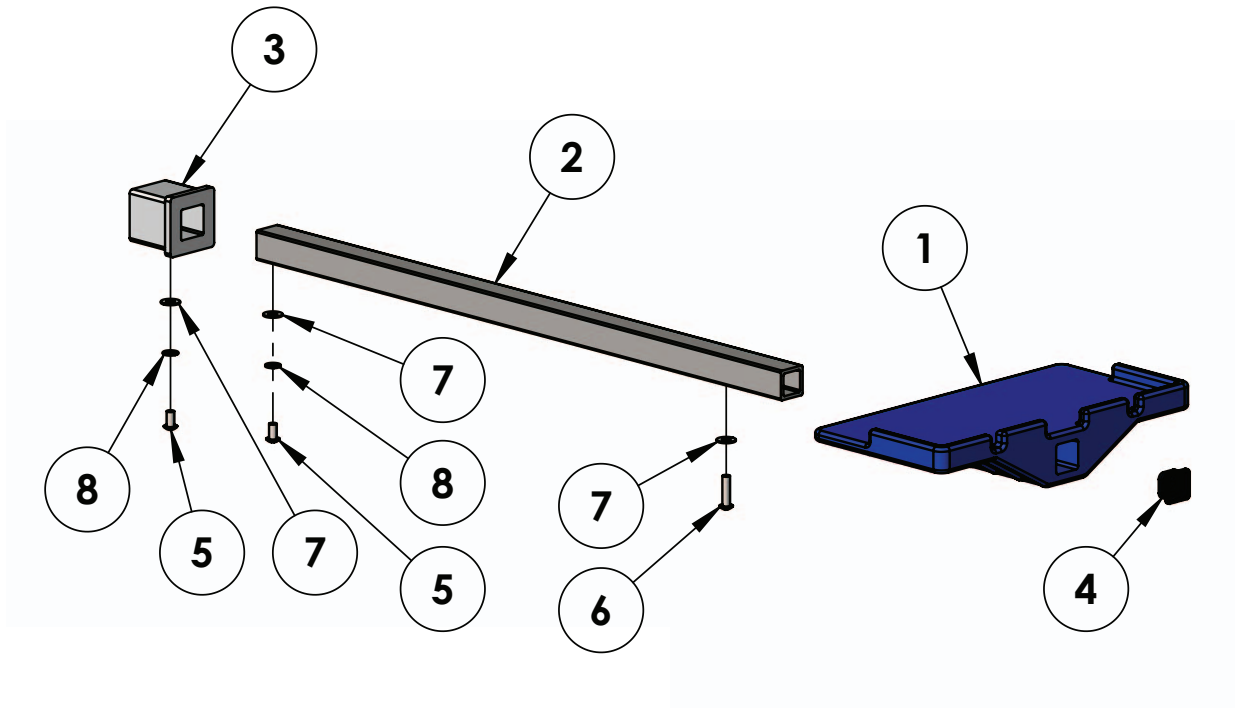

Parts List

ITEM #	QTY	PART #	DESCRIPTION
1	1	P-ACFRB	PLASTIC FOOTREST, BLUE
2	1	P-505LRT-02	LEGREST TUBE
3	1	P-503LRPI-A	INSERT, PLASTIC, FOR LEGREST
4	1	SQR-1-14-20	CAP, PLASTIC, 1 X 1, BLACK
5	2	BB 1/4 X 1/2	BOLT, 316 SS, 1/4-20 X 1/2 BHSCS
6	1	BB 1/4 X 1	BOLT, 316 SS, 1/4-20 X 1 BHSCS
7	3	WF 1/4	WASHER, FLAT, 1/4, 316 SS
8	2	WL 1/4	LOCK WASHER, 1/4, 316 SS