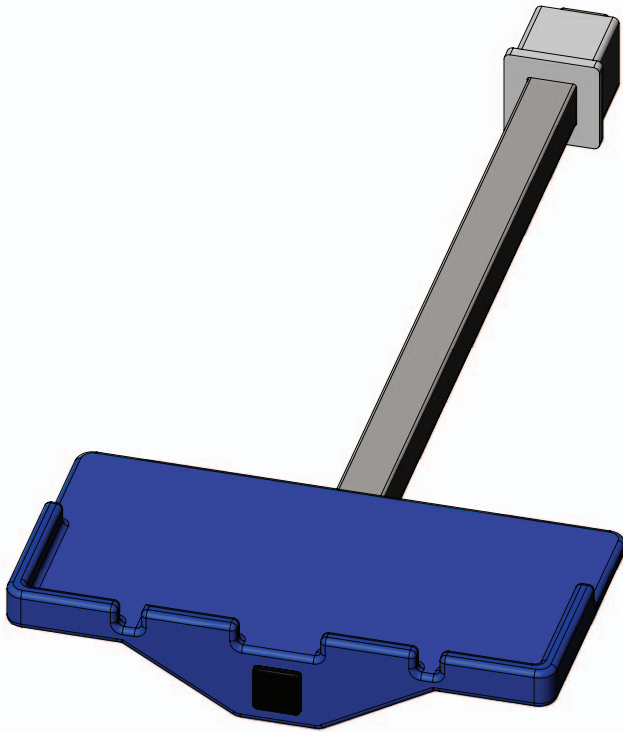

# Aqua Creek Legrest Instructions

**PART #: F-LRB**  
(F-LRT / F-LRW / F-LRG)

**MANDATORY**  
LEAVE THIS MANUAL WITH LIFT OWNER

Read and follow all instructions.  
Lift safety can only be ensured if the lift is installed and operated according to these instructions.

# Installation Instructions

The Aqua Creek legrest assembly is designed to fit under the chair and is installed inside the 2" square tubing that supports the chair from underneath. To install the legrest;

1. Insert the legrest assembly into the 2 x 2 square tubing that supports the chair until the plastic insert of the legrest assembly sits flush against the end of the 2 x 2 tube.
2. Using the supplied 1/4" hardware, fasten the legrest assembly to the 2 x 2 tubing using a 5/32" allen wrench.