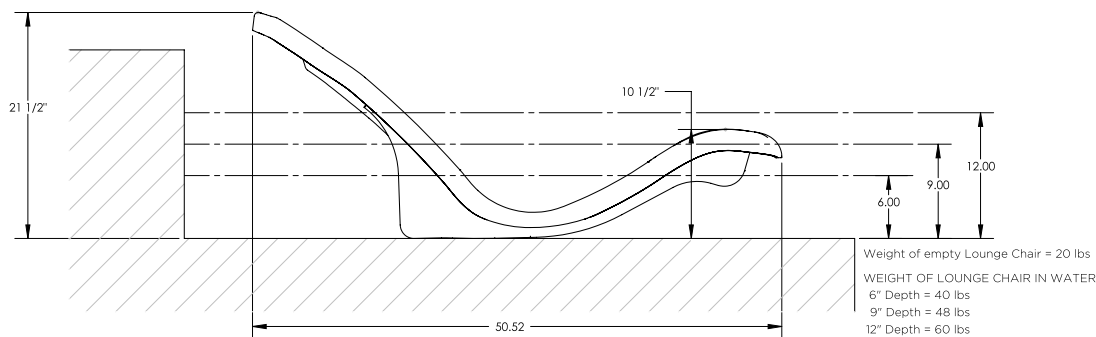

Lounge Chair Dimensions

To ensure you have the most current information, please visit our website at srsmith.com.