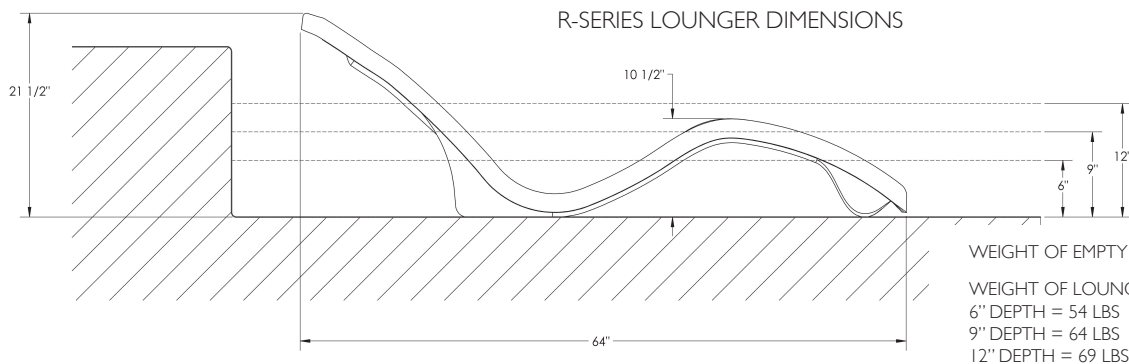

To ensure you have the most current version of this publication, please visit our website.